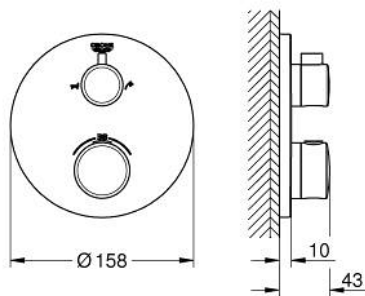

10 221 024 30 GROHTHERM SAFETY BATH TUB MIXER FOR 2 OUTLETS WITH INTEGRATED SHUT OFF/DIVERTER VALVE

PRODUCT DESCRIPTION

- Colour: matte black
- trim set for GROHE Rapido SmartBox (35 600/35 604)
- GROHE TurboStat - compact cartridge with wax thermosteement
- GROHE FastFixation escutcheon with covered shaft sealing and covered fixing
- metal escutcheon, retroactively 6° adjustable
- printed hand shower and bath filler symbol
- GROHE SafeStop - safety button at 38°C
- GROHE SafeStop Plus - optional temperature limiter at 43°C or 46°C included
- GROHE AquaDimmer, integrated shut off/diverter valve
- without roughing-in set 35 600/35 604 (please order separately)
- outlet B = 27 l/min, outlet C = 30 l/min
- professional edition

10 221 024 30 GROHTHERM SAFETY BATH TUB MIXER FOR 2 OUTLETS WITH INTEGRATED SHUT OFF/DIVERTER VALVE

SPARE PARTS

- 1: temperature control handle (Spare part-nr. 490822430)
 - 2: Mounting plate (Spare part-nr. 49080000)
 - 3: escutcheon (Spare part-nr. 490752430)
 - 4: shut-off handle (Spare part-nr. 490812430)
 - 5: Aquadimmer (Spare part-nr. 49084000)
 - 6: Thermostatic compact cartridge 3/4" (Spare part-nr. 49028000)
 - 7: Non-return valve (Spare part-nr. 49085000)
 - 8: Seal (Spare part-nr. 48360000)
 - 9: GROHE TurboStat cartridge 3/4" (Spare part-nr. 49003000)*
 - 10: Socket Spanner (Spare part-nr. 49059000)*
 - 11: Service stops (Spare part-nr. 1405300M)*
 - 12: Universal extension set 2-handle thermostats, 25 mm (Spare part-nr. 14058000)*
 - 13: Backflow protection combination (Spare part-nr. 14055000)*
- * Optional accessories