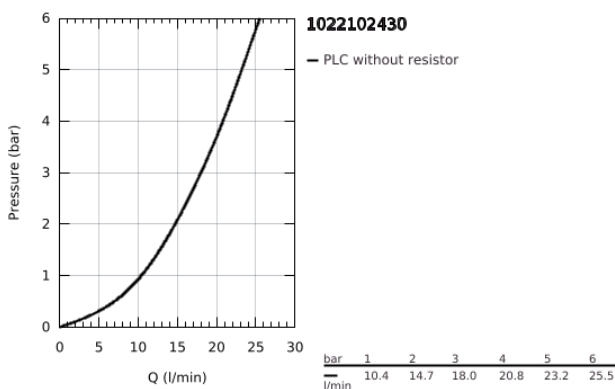

10 221 024 30 GROHTHERM SAFETY BATH TUB MIXER FOR 2 OUTLETS WITH INTEGRATED SHUT OFF/DIVERTER VALVE

PRODUCT DESCRIPTION

- Colour: matte black
- trim set for GROHE Rapido SmartBox (35 600/35 604)
- GROHE TurboStat - compact cartridge with wax thermosteement
- GROHE FastFixation escutcheon with covered shaft sealing and covered fixing
- metal escutcheon, retroactively 6° adjustable
- printed hand shower and bath filler symbol
- GROHE SafeStop - safety button at 38°C
- GROHE SafeStop Plus - optional temperature limiter at 43°C or 46°C included
- GROHE AquaDimmer, integrated shut off/diverter valve
- without roughing-in set 35 600/35 604 (please order separately)
- outlet B = 27 l/min, outlet C = 30 l/min
- professional edition

10 221 024 30 GROHTHERM SAFETY BATH TUB MIXER FOR 2 OUTLETS WITH INTEGRATED SHUT OFF/DIVERTER VALVE

SPARE PARTS

- 1: temperature control handle (Spare part-nr. 490822430)
 - 2: Mounting plate (Spare part-nr. 49080000)
 - 3: escutcheon (Spare part-nr. 490752430)
 - 4: shut-off handle (Spare part-nr. 490812430)
 - 5: Aquadimmer (Spare part-nr. 49084000)
 - 6: Thermostatic compact cartridge 3/4" (Spare part-nr. 49028000)
 - 7: Non-return valve (Spare part-nr. 49085000)
 - 8: Seal (Spare part-nr. 48360000)
 - 9: GROHE TurboStat cartridge 3/4" (Spare part-nr. 49003000)*
 - 10: Socket Spanner (Spare part-nr. 49059000)*
 - 11: Service stops (Spare part-nr. 1405300M)*
 - 12: Universal extension set 2-handle thermostats, 25 mm (Spare part-nr. 14058000)*
 - 13: Backflow protection combination (Spare part-nr. 14055000)*
- * Optional accessories