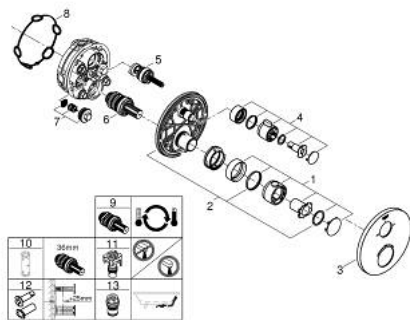

10 221 024 30 GROHTHERM SAFETY BATH TUB MIXER FOR 2 OUTLETS WITH INTEGRATED SHUT OFF/DIVERTER VALVE

PRODUCT DESCRIPTION

- Colour: matte black
- trim set for GROHE Rapido SmartBox (35 600/35 604)
- GROHE TurboStat - compact cartridge with wax thermosteement
- GROHE FastFixation escutcheon with covered shaft sealing and covered fixing
- metal escutcheon, retroactively 6° adjustable
- printed hand shower and bath filler symbol
- GROHE SafeStop - safety button at 38°C
- GROHE SafeStop Plus - optional temperature limiter at 43°C or 46°C included
- GROHE AquaDimmer, integrated shut off/diverter valve
- without roughing-in set 35 600/35 604 (please order separately)
- outlet B = 27 l/min, outlet C = 30 l/min
- professional edition

10 221 024 30 GROHTHERM SAFETY BATH TUB MIXER FOR 2 OUTLETS WITH INTEGRATED SHUT OFF/DIVERTER VALVE

SPARE PARTS

- 1: temperature control handle (Spare part-nr. 490822430)
 - 2: Mounting plate (Spare part-nr. 49080000)
 - 3: escutcheon (Spare part-nr. 490752430)
 - 4: shut-off handle (Spare part-nr. 490812430)
 - 5: Aquadimmer (Spare part-nr. 49084000)
 - 6: Thermostatic compact cartridge 3/4" (Spare part-nr. 49028000)
 - 7: Non-return valve (Spare part-nr. 49085000)
 - 8: Seal (Spare part-nr. 48360000)
 - 9: GROHE TurboStat cartridge 3/4" (Spare part-nr. 49003000)*
 - 10: Socket Spanner (Spare part-nr. 49059000)*
 - 11: Service stops (Spare part-nr. 1405300M)*
 - 12: Universal extension set 2-handle thermostats, 25 mm (Spare part-nr. 14058000)*
 - 13: Backflow protection combination (Spare part-nr. 14055000)*
- * Optional accessories