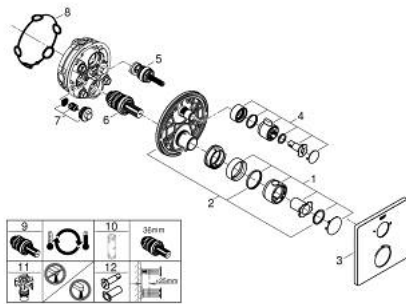

## 10 220 924 30 GROHTHERM SAFETY SHOWER MIXER FOR 2 OUTLETS WITH INTEGRATED SHUT OFF/DIVERTER VALVE

### PRODUCT DESCRIPTION

- Colour: matte black
- trim set for GROHE Rapido SmartBox (35 600/35 604)
- GROHE TurboStat - compact cartridge with wax thermoelement
- GROHE FastFixation escutcheon with covered shaft sealing and covered fixing
- metal escutcheon, retroactively 6° adjustable
- printed head and hand shower symbol
- GROHE SafeStop - safety button at 38°C
- GROHE SafeStop Plus - optional temperature limiter at 43°C or 46°C included
- GROHE AquaDimmer, integrated shut off/diverter valve
- without roughing-in set 35 600/35 604 (please order separately)
- outlet B = 27 l/min, outlet C = 30 l/min
- professional edition

### SPARE PARTS

- 1: temperature control handle (Spare part-nr. 490822430)
- 2: Mounting plate (Spare part-nr. 49080000)
- 3: escutcheon (Spare part-nr. 490782430)
- 4: shut-off handle (Spare part-nr. 490812430)
- 5: Aquadimmer (Spare part-nr. 49084000)
- 6: Thermostatic compact cartridge 3/4" (Spare part-nr. 49028000)
- 7: Non-return valve (Spare part-nr. 49085000)
- 8: Seal (Spare part-nr. 48360000)
- 9: GROHE TurboStat cartridge 3/4" (Spare part-nr. 49003000)\*
- 10: Socket Spanner (Spare part-nr. 49059000)\*
- 11: Service stops (Spare part-nr. 1405300M)\*
- 12: Universal extension set 2-handle thermostats, 25 mm (Spare part-nr. 14058000)\*