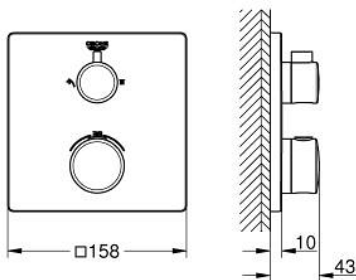

## 10 220 924 30 GROHTHERM SAFETY SHOWER MIXER FOR 2 OUTLETS WITH INTEGRATED SHUT OFF/DIVERTER VALVE

### PRODUCT DESCRIPTION

- Colour: matte black
- trim set for GROHE Rapido SmartBox (35 600/35 604)
- GROHE TurboStat - compact cartridge with wax thermoelement
- GROHE FastFixation escutcheon with covered shaft sealing and covered fixing
- metal escutcheon, retroactively 6° adjustable
- printed head and hand shower symbol
- GROHE SafeStop - safety button at 38°C
- GROHE SafeStop Plus - optional temperature limiter at 43°C or 46°C included
- GROHE AquaDimmer, integrated shut off/diverter valve
- without roughing-in set 35 600/35 604 (please order separately)
- outlet B = 27 l/min, outlet C = 30 l/min
- professional edition

### SPARE PARTS

- 1: temperature control handle (Spare part-nr. 490822430)
- 2: Mounting plate (Spare part-nr. 49080000)
- 3: escutcheon (Spare part-nr. 490782430)
- 4: shut-off handle (Spare part-nr. 490812430)
- 5: Aquadimmer (Spare part-nr. 49084000)
- 6: Thermostatic compact cartridge 3/4" (Spare part-nr. 49028000)
- 7: Non-return valve (Spare part-nr. 49085000)
- 8: Seal (Spare part-nr. 48360000)
- 9: GROHE TurboStat cartridge 3/4" (Spare part-nr. 49003000)\*
- 10: Socket Spanner (Spare part-nr. 49059000)\*
- 11: Service stops (Spare part-nr. 1405300M)\*
- 12: Universal extension set 2-handle thermostats, 25 mm (Spare part-nr. 14058000)\*