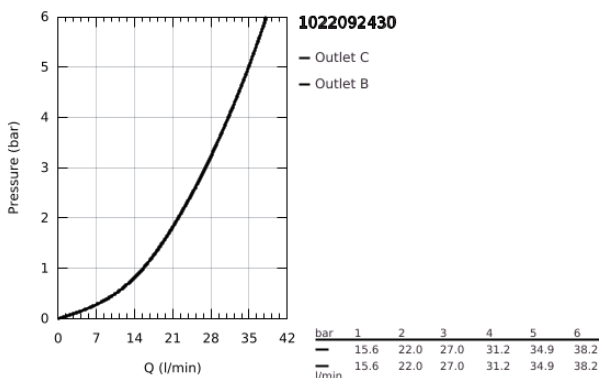

## 10 220 924 30 GROHTHERM SAFETY SHOWER MIXER FOR 2 OUTLETS WITH INTEGRATED SHUT OFF/DIVERTER VALVE

### PRODUCT DESCRIPTION

- Colour: matte black
- trim set for GROHE Rapido SmartBox (35 600/35 604)
- GROHE TurboStat - compact cartridge with wax thermoelement
- GROHE FastFixation escutcheon with covered shaft sealing and covered fixing
- metal escutcheon, retroactively 6° adjustable
- printed head and hand shower symbol
- GROHE SafeStop - safety button at 38°C
- GROHE SafeStop Plus - optional temperature limiter at 43°C or 46°C included
- GROHE AquaDimmer, integrated shut off/diverter valve
- without roughing-in set 35 600/35 604 (please order separately)
- outlet B = 27 l/min, outlet C = 30 l/min
- professional edition