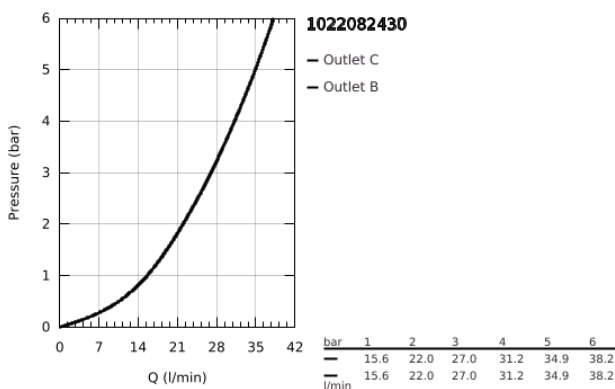

10 220 824 30 GROHTHERM SAFETY SHOWER MIXER FOR 2 OUTLETS WITH INTEGRATED SHUT OFF/DIVERTER VALVE

PRODUCT DESCRIPTION

- Colour: matte black
- trim set for GROHE Rapido SmartBox (35 600/35 604)
- GROHE TurboStat - compact cartridge with wax thermoelement
- GROHE FastFixation escutcheon with covered shaft sealing and covered fixing
- metal escutcheon, retroactively 6° adjustable
- printed head and hand shower symbol
- GROHE SafeStop - safety button at 38°C
- GROHE SafeStop Plus - optional temperature limiter at 43°C or 46°C included
- GROHE AquaDimmer, integrated shut off/diverter valve
- without roughing-in set 35 600/35 604 (please order separately)
- outlet B = 27 l/min, outlet C = 30 l/min
- professional edition

10 220 824 30 GROHTHERM SAFETY SHOWER MIXER FOR 2 OUTLETS WITH INTEGRATED SHUT OFF/DIVERTER VALVE

SPARE PARTS

- 1: temperature control handle (Spare part-nr. 490822430)
- 2: Mounting plate (Spare part-nr. 49080000)
- 3: escutcheon (Spare part-nr. 490742430)
- 4: shut-off handle (Spare part-nr. 490812430)
- 5: Aquadimmer (Spare part-nr. 49084000)
- 6: Thermostatic compact cartridge 3/4" (Spare part-nr. 49028000)
- 7: Non-return valve (Spare part-nr. 49085000)
- 8: Seal (Spare part-nr. 48360000)
- 9: GROHE TurboStat cartridge 3/4" (Spare part-nr. 49003000)*
- 10: Socket Spanner (Spare part-nr. 49059000)*
- 11: Service stops (Spare part-nr. 1405300M)*
- 12: Universal extension set 2-handle thermostats, 25 mm (Spare part-nr. 14058000)*