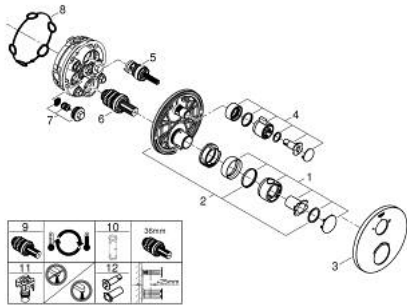

10 220 824 30 GROHTHERM SAFETY SHOWER MIXER FOR 2 OUTLETS WITH INTEGRATED SHUT OFF/DIVERTER VALVE

PRODUCT DESCRIPTION

- Colour: matte black
- trim set for GROHE Rapido SmartBox (35 600/35 604)
- GROHE TurboStat - compact cartridge with wax thermoelement
- GROHE FastFixation escutcheon with covered shaft sealing and covered fixing
- metal escutcheon, retroactively 6° adjustable
- printed head and hand shower symbol
- GROHE SafeStop - safety button at 38°C
- GROHE SafeStop Plus - optional temperature limiter at 43°C or 46°C included
- GROHE AquaDimmer, integrated shut off/diverter valve
- without roughing-in set 35 600/35 604 (please order separately)
- outlet B = 27 l/min, outlet C = 30 l/min
- professional edition

10 220 824 30 GROHTHERM SAFETY SHOWER MIXER FOR 2 OUTLETS WITH INTEGRATED SHUT OFF/DIVERTER VALVE

SPARE PARTS

- 1: temperature control handle (Spare part-nr. 490822430)
- 2: Mounting plate (Spare part-nr. 49080000)
- 3: escutcheon (Spare part-nr. 490742430)
- 4: shut-off handle (Spare part-nr. 490812430)
- 5: Aquadimmer (Spare part-nr. 49084000)
- 6: Thermostatic compact cartridge 3/4" (Spare part-nr. 49028000)
- 7: Non-return valve (Spare part-nr. 49085000)
- 8: Seal (Spare part-nr. 48360000)
- 9: GROHE TurboStat cartridge 3/4" (Spare part-nr. 49003000)*
- 10: Socket Spanner (Spare part-nr. 49059000)*
- 11: Service stops (Spare part-nr. 1405300M)*
- 12: Universal extension set 2-handle thermostats, 25 mm (Spare part-nr. 14058000)*