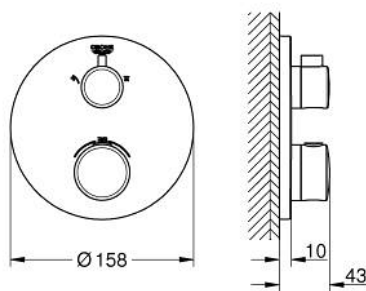

10 220 824 30 GROHTHERM SAFETY SHOWER MIXER FOR 2 OUTLETS WITH INTEGRATED SHUT OFF/DIVERTER VALVE

PRODUCT DESCRIPTION

- Colour: matte black
- trim set for GROHE Rapido SmartBox (35 600/35 604)
- GROHE TurboStat - compact cartridge with wax thermoelement
- GROHE FastFixation escutcheon with covered shaft sealing and covered fixing
- metal escutcheon, retroactively 6° adjustable
- printed head and hand shower symbol
- GROHE SafeStop - safety button at 38°C
- GROHE SafeStop Plus - optional temperature limiter at 43°C or 46°C included
- GROHE AquaDimmer, integrated shut off/diverter valve
- without roughing-in set 35 600/35 604 (please order separately)
- outlet B = 27 l/min, outlet C = 30 l/min
- professional edition

10 220 824 30 GROHTHERM SAFETY SHOWER MIXER FOR 2 OUTLETS WITH INTEGRATED SHUT OFF/DIVERTER VALVE

SPARE PARTS

- 1: temperature control handle (Spare part-nr. 490822430)
- 2: Mounting plate (Spare part-nr. 49080000)
- 3: escutcheon (Spare part-nr. 490742430)
- 4: shut-off handle (Spare part-nr. 490812430)
- 5: Aquadimmer (Spare part-nr. 49084000)
- 6: Thermostatic compact cartridge 3/4" (Spare part-nr. 49028000)
- 7: Non-return valve (Spare part-nr. 49085000)
- 8: Seal (Spare part-nr. 48360000)
- 9: GROHE TurboStat cartridge 3/4" (Spare part-nr. 49003000)*
- 10: Socket Spanner (Spare part-nr. 49059000)*
- 11: Service stops (Spare part-nr. 1405300M)*
- 12: Universal extension set 2-handle thermostats, 25 mm (Spare part-nr. 14058000)*