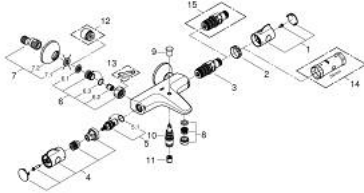

10 220 324 30 GROHTHERM 800 BATH SAFETY MIXER

PRODUCT DESCRIPTION

- Colour: matte black
- wall mounted
- GROHE SafeStop - safety button at 38°C
- GROHE SafeStop Plus - optional temperature limiter at 43°C included
- GROHE TurboStat - compact cartridge with wax thermoelement
- integrated stop valve
- automatic diverter: bath/shower
- volume handle with GROHE EcoButton
- ceramic headpart 1/2", 180°
- shower bottom outlet 1/2"
- mousseur
- built-in non-return valves
- dirt strainers
- protected against backflow
- S-unions
- metal rosette

10 220 324 30 GROHTHERM 800 BATH SAFETY MIXER

SPARE PARTS

- 1: GRT 800 temperature control handle (Spare part-nr. 479812430)
- 2: Fitting ring (Spare part-nr. 47743000)
- 3: Thermostatic compact cartridge 1/2" (Spare part-nr. 47439000)
- 4: GRT 800 shut-off handle (Spare part-nr. 479802430)
- 5: Ceramic headpart, 1/2" (Spare part-nr. 45346000)
- 5.1: O-ring Ø18,2 x Ø1,7 (Spare part-nr. 0392400M)
- 6: Non-return valve (Spare part-nr. 471892430)
- 6.1: Dirt strainer (Spare part-nr. 0726400M)
- 6.2: Non-return valve (Spare part-nr. 08565000)
- 6.3: O-ring Ø17 x Ø2 (Spare part-nr. 0305500M)
- 7: S-union (Spare part-nr. 120752430)
- 7.1: Seal (Spare part-nr. 0138600M)
- 7.2: Escutcheon (Spare part-nr. 02210243M)
- 8: flow control (Spare part-nr. 139522430)
- 9: Diverter knob (Spare part-nr. 656482430)
- 10: Diverter (Spare part-nr. 656552430)
- 11: Non-return valve (Spare part-nr. 08565000)
- 12: Extension 3/4", 20 mm (Spare part-nr. 0713000M)*
- 13: Special spanner (Spare part-nr. 19377000)*
- 14: Socket Spanner (Spare part-nr. 19332000)*
- 15: GROHE TurboStat cartridge 1/2" (Spare part-nr. 47175000)*