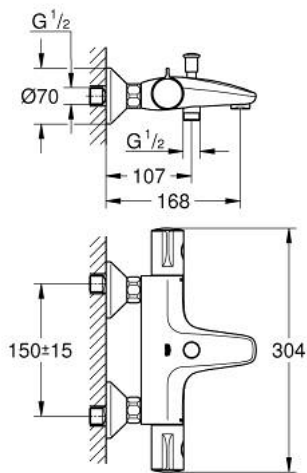

10 220 324 30 GROHTHERM 800 BATH SAFETY MIXER

PRODUCT DESCRIPTION

- Colour: matte black
- wall mounted
- GROHE SafeStop - safety button at 38°C
- GROHE SafeStop Plus - optional temperature limiter at 43°C included
- GROHE TurboStat - compact cartridge with wax thermoelement
- integrated stop valve
- automatic diverter: bath/shower
- volume handle with GROHE EcoButton
- ceramic headpart 1/2", 180°
- shower bottom outlet 1/2"
- mousseur
- built-in non-return valves
- dirt strainers
- protected against backflow
- S-unions
- metal rosette

10 220 324 30 GROHTHERM 800 BATH SAFETY MIXER

SPARE PARTS

- 1: GRT 800 temperature control handle (Spare part-nr. 479812430)
- 2: Fitting ring (Spare part-nr. 47743000)
- 3: Thermostatic compact cartridge 1/2" (Spare part-nr. 47439000)
- 4: GRT 800 shut-off handle (Spare part-nr. 479802430)
- 5: Ceramic headpart, 1/2" (Spare part-nr. 45346000)
- 5.1: O-ring Ø18,2 x Ø1,7 (Spare part-nr. 0392400M)
- 6: Non-return valve (Spare part-nr. 471892430)
- 6.1: Dirt strainer (Spare part-nr. 0726400M)
- 6.2: Non-return valve (Spare part-nr. 08565000)
- 6.3: O-ring Ø17 x Ø2 (Spare part-nr. 0305500M)
- 7: S-union (Spare part-nr. 120752430)
- 7.1: Seal (Spare part-nr. 0138600M)
- 7.2: Escutcheon (Spare part-nr. 02210243M)
- 8: flow control (Spare part-nr. 139522430)
- 9: Diverter knob (Spare part-nr. 656482430)
- 10: Diverter (Spare part-nr. 656552430)
- 11: Non-return valve (Spare part-nr. 08565000)
- 12: Extension 3/4", 20 mm (Spare part-nr. 0713000M)*
- 13: Special spanner (Spare part-nr. 19377000)*
- 14: Socket Spanner (Spare part-nr. 19332000)*
- 15: GROHE TurboStat cartridge 1/2" (Spare part-nr. 47175000)*