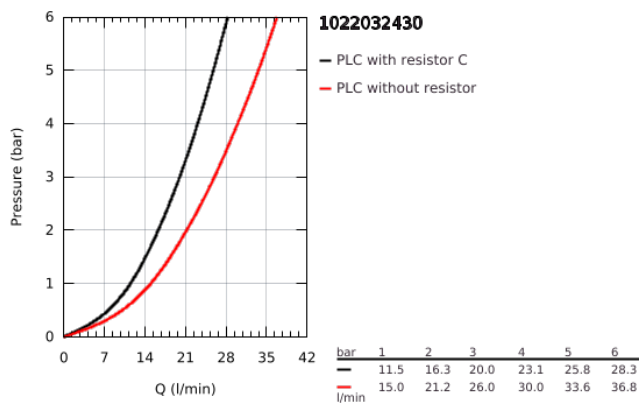

10 220 324 30 GROHTHERM 800 BATH SAFETY MIXER

PRODUCT DESCRIPTION

- Colour: matte black
- wall mounted
- GROHE SafeStop - safety button at 38°C
- GROHE SafeStop Plus - optional temperature limiter at 43°C included
- GROHE TurboStat - compact cartridge with wax thermoelement
- integrated stop valve
- automatic diverter: bath/shower
- volume handle with GROHE EcoButton
- ceramic headpart 1/2", 180°
- shower bottom outlet 1/2"
- mousseur
- built-in non-return valves
- dirt strainers
- protected against backflow
- S-unions
- metal rosette

10 220 324 30 GROHTHERM 800 BATH SAFETY MIXER

SPARE PARTS

- 1: GRT 800 temperature control handle (Spare part-nr. 479812430)
- 2: Fitting ring (Spare part-nr. 47743000)
- 3: Thermostatic compact cartridge 1/2" (Spare part-nr. 47439000)
- 4: GRT 800 shut-off handle (Spare part-nr. 479802430)
- 5: Ceramic headpart, 1/2" (Spare part-nr. 45346000)
- 5.1: O-ring Ø18,2 x Ø1,7 (Spare part-nr. 0392400M)
- 6: Non-return valve (Spare part-nr. 471892430)
- 6.1: Dirt strainer (Spare part-nr. 0726400M)
- 6.2: Non-return valve (Spare part-nr. 08565000)
- 6.3: O-ring Ø17 x Ø2 (Spare part-nr. 0305500M)
- 7: S-union (Spare part-nr. 120752430)
- 7.1: Seal (Spare part-nr. 0138600M)
- 7.2: Escutcheon (Spare part-nr. 02210243M)
- 8: flow control (Spare part-nr. 139522430)
- 9: Diverter knob (Spare part-nr. 656482430)
- 10: Diverter (Spare part-nr. 656552430)
- 11: Non-return valve (Spare part-nr. 08565000)
- 12: Extension 3/4", 20 mm (Spare part-nr. 0713000M)*
- 13: Special spanner (Spare part-nr. 19377000)*
- 14: Socket Spanner (Spare part-nr. 19332000)*
- 15: GROHE TurboStat cartridge 1/2" (Spare part-nr. 47175000)*