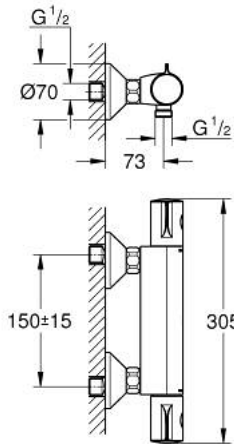

10 220 224 30 GROHTHERM 800 SHOWER SAFETY MIXER

PRODUCT DESCRIPTION

- Colour: matte black
- wall mounted
- GROHE SafeStop - safety button at 38°C
- GROHE SafeStop Plus - optional temperature limiter at 43°C included
- GROHE TurboStat - compact cartridge with wax thermoelement
- integrated stop valve
- volume handle with GROHE EcoButton
- ceramic headpart 1/2", 180°
- shower bottom outlet 1/2"
- dirt strainers
- built-in non-return valves
- protected against backflow
- S-unions
- metal rosette

10 220 224 30 GROHTHERM 800 SHOWER SAFETY MIXER

SPARE PARTS

- 1: GRT 800 temperature control handle (Spare part-nr. 479812430)
- 2: Fitting ring (Spare part-nr. 47743000)
- 3: Thermostatic compact cartridge 1/2" (Spare part-nr. 47439000)
- 4: GRT 800 shut-off handle (Spare part-nr. 479802430)
- 5: Ceramic headpart, 1/2" (Spare part-nr. 45346000)
- 5.1: O-ring Ø18,2 x Ø1,7 (Spare part-nr. 0392400M)
- 6: Non-return valve (Spare part-nr. 08565000)
- 7: Non-return valve (Spare part-nr. 471892430)
- 7.1: Dirt strainer (Spare part-nr. 0726400M)
- 7.2: Non-return valve (Spare part-nr. 08565000)
- 7.3: O-ring Ø17 x Ø2 (Spare part-nr. 0305500M)
- 8: S-union (Spare part-nr. 120752430)
- 8.1: Seal (Spare part-nr. 0138600M)
- 8.2: Escutcheon (Spare part-nr. 02210243M)
- 9: Extension 3/4", 20 mm (Spare part-nr. 0713000M)*
- 10: Socket Spanner (Spare part-nr. 19332000)*
- 11: Special spanner (Spare part-nr. 19377000)*
- 12: GROHE TurboStat cartridge 1/2" (Spare part-nr. 47175000)*