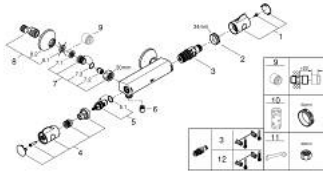

10 220 224 30 GROHTHERM 800 SHOWER SAFETY MIXER

PRODUCT DESCRIPTION

- Colour: matte black
- wall mounted
- GROHE SafeStop - safety button at 38°C
- GROHE SafeStop Plus - optional temperature limiter at 43°C included
- GROHE TurboStat - compact cartridge with wax thermoelement
- integrated stop valve
- volume handle with GROHE EcoButton
- ceramic headpart 1/2", 180°
- shower bottom outlet 1/2"
- dirt strainers
- built-in non-return valves
- protected against backflow
- S-unions
- metal rosette

10 220 224 30 GROHTHERM 800 SHOWER SAFETY MIXER

SPARE PARTS

- 1: GRT 800 temperature control handle (Spare part-nr. 479812430)
- 2: Fitting ring (Spare part-nr. 47743000)
- 3: Thermostatic compact cartridge 1/2" (Spare part-nr. 47439000)
- 4: GRT 800 shut-off handle (Spare part-nr. 479802430)
- 5: Ceramic headpart, 1/2" (Spare part-nr. 45346000)
- 5.1: O-ring Ø18,2 x Ø1,7 (Spare part-nr. 0392400M)
- 6: Non-return valve (Spare part-nr. 08565000)
- 7: Non-return valve (Spare part-nr. 471892430)
- 7.1: Dirt strainer (Spare part-nr. 0726400M)
- 7.2: Non-return valve (Spare part-nr. 08565000)
- 7.3: O-ring Ø17 x Ø2 (Spare part-nr. 0305500M)
- 8: S-union (Spare part-nr. 120752430)
- 8.1: Seal (Spare part-nr. 0138600M)
- 8.2: Escutcheon (Spare part-nr. 02210243M)
- 9: Extension 3/4", 20 mm (Spare part-nr. 0713000M)*
- 10: Socket Spanner (Spare part-nr. 19332000)*
- 11: Special spanner (Spare part-nr. 19377000)*
- 12: GROHE TurboStat cartridge 1/2" (Spare part-nr. 47175000)*