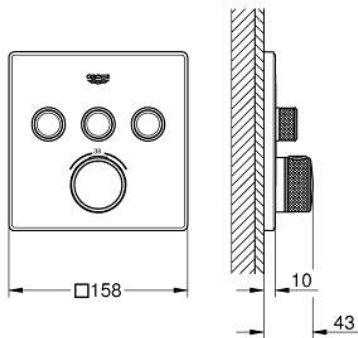

10 216 7KF 00 GROHTHERM SMARTCONTROL SAFETY MIXER FOR CONCEALED INSTALLATION WITH 3 VALVES

PRODUCT DESCRIPTION

- Colour: phantom black
- trim set for GROHE Rapido SmartBox (35 600/35 604)
- GROHE FastFixation metal wall escutcheon, retroactively 6° adjustable
- GROHE SmartControl - control the shower with intuitive push/turn button
- exchangeable symbols
- GROHE TurboStat - compact cartridge with wax thermoelement
- GROHE ProGrip - with knurl structure
- GROHE SafeStop - safety button at 38°C
- GROHE SafeStop Plus - optional temperature limiter at 43°C or 46°C included
- built-in non-return valves and dirt strainers
- multiple outlets can be run simultaneously
- without roughing-in set 35 600/35 604 (please order separately)
- flow performance: outlet A = 23 l/min, outlet B = 27 l/min, outlet C = 23 l/min outlet A + B = 33 l/min outlet A + B + C = 36 l/min

10 216 7KF 00 GROHTHERM SMARTCONTROL SAFETY MIXER FOR CONCEALED INSTALLATION WITH 3 VALVES

SPARE PARTS

- 1: Mounting plate (Spare part-nr. 48362000)
 - 2: Temperature control handle (Spare part-nr. 49029KF0)
 - 2.1: Cover cap (Spare part-nr. 101503KF00)
 - 2.2: handle adaptor (Spare part-nr. 1015059990)
 - 3: Escutcheon (Spare part-nr. 49042KF0)
 - 4: Push button (Spare part-nr. 48361KF0)
 - 4.1: pushbutton (Spare part-nr. 140772430)
 - 5: Cartridge (Spare part-nr. 48359000)
 - 5.1: Spindle (Spare part-nr. 49088000)
 - 6: Thermostatic compact cartridge 3/4" (Spare part-nr. 49028000)
 - 7: Non-return valves (Spare part-nr. 47979000)
 - 8: Seal (Spare part-nr. 48360000)
 - 9: Socket Spanner (Spare part-nr. 49059000)*
 - 10: GROHE TurboStat cartridge 3/4" (Spare part-nr. 49003000)*
 - 11: Service stops (Spare part-nr. 1405300M)*
 - 12: Universal extension set single-lever mixers, 25 mm (Spare part-nr. 14048000)*
- * Optional accessories