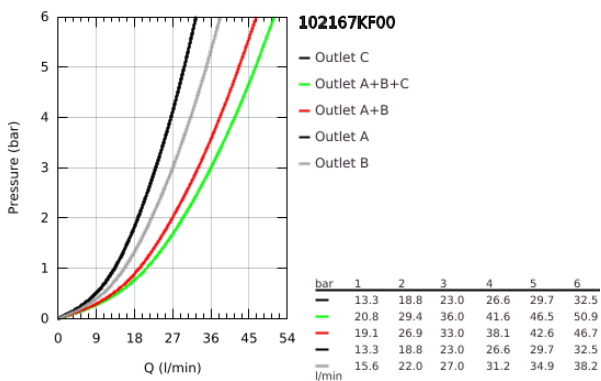

10 216 7KF 00 GROHTHERM SMARTCONTROL SAFETY MIXER FOR CONCEALED INSTALLATION WITH 3 VALVES

PRODUCT DESCRIPTION

- Colour: phantom black
- trim set for GROHE Rapido SmartBox (35 600/35 604)
- GROHE FastFixation metal wall escutcheon, retroactively 6° adjustable
- GROHE SmartControl - control the shower with intuitive push/turn button
- exchangeable symbols
- GROHE TurboStat - compact cartridge with wax thermoelement
- GROHE ProGrip - with knurl structure
- GROHE SafeStop - safety button at 38°C
- GROHE SafeStop Plus - optional temperature limiter at 43°C or 46°C included
- built-in non-return valves and dirt strainers
- multiple outlets can be run simultaneously
- without roughing-in set 35 600/35 604 (please order separately)
- flow performance: outlet A = 23 l/min, outlet B = 27 l/min, outlet C = 23 l/min outlet A + B = 33 l/min outlet A + B + C = 36 l/min

10 216 7KF 00 GROHTHERM SMARTCONTROL SAFETY MIXER FOR CONCEALED INSTALLATION WITH 3 VALVES

SPARE PARTS

- 1: Mounting plate (Spare part-nr. 48362000)
 - 2: Temperature control handle (Spare part-nr. 49029KF0)
 - 2.1: Cover cap (Spare part-nr. 101503KF00)
 - 2.2: handle adaptor (Spare part-nr. 1015059990)
 - 3: Escutcheon (Spare part-nr. 49042KF0)
 - 4: Push button (Spare part-nr. 48361KF0)
 - 4.1: pushbutton (Spare part-nr. 140772430)
 - 5: Cartridge (Spare part-nr. 48359000)
 - 5.1: Spindle (Spare part-nr. 49088000)
 - 6: Thermostatic compact cartridge 3/4" (Spare part-nr. 49028000)
 - 7: Non-return valves (Spare part-nr. 47979000)
 - 8: Seal (Spare part-nr. 48360000)
 - 9: Socket Spanner (Spare part-nr. 49059000)*
 - 10: GROHE TurboStat cartridge 3/4" (Spare part-nr. 49003000)*
 - 11: Service stops (Spare part-nr. 1405300M)*
 - 12: Universal extension set single-lever mixers, 25 mm (Spare part-nr. 14048000)*
- * Optional accessories