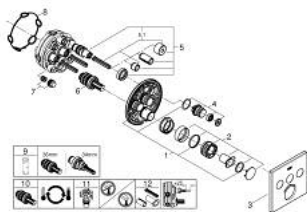

10 216 7KF 00 GROHTHERM SMARTCONTROL SAFETY MIXER FOR CONCEALED INSTALLATION WITH 3 VALVES

PRODUCT DESCRIPTION

- Colour: phantom black
- trim set for GROHE Rapido SmartBox (35 600/35 604)
- GROHE FastFixation metal wall escutcheon, retroactively 6° adjustable
- GROHE SmartControl - control the shower with intuitive push/turn button
- exchangeable symbols
- GROHE TurboStat - compact cartridge with wax thermoelement
- GROHE ProGrip - with knurl structure
- GROHE SafeStop - safety button at 38°C
- GROHE SafeStop Plus - optional temperature limiter at 43°C or 46°C included
- built-in non-return valves and dirt strainers
- multiple outlets can be run simultaneously
- without roughing-in set 35 600/35 604 (please order separately)
- flow performance: outlet A = 23 l/min, outlet B = 27 l/min, outlet C = 23 l/min outlet A + B = 33 l/min outlet A + B + C = 36 l/min

10 216 7KF 00 GROHTHERM SMARTCONTROL SAFETY MIXER FOR CONCEALED INSTALLATION WITH 3 VALVES

SPARE PARTS

- 1: Mounting plate (Spare part-nr. 48362000)
 - 2: Temperature control handle (Spare part-nr. 49029KF0)
 - 2.1: Cover cap (Spare part-nr. 101503KF00)
 - 2.2: handle adaptor (Spare part-nr. 1015059990)
 - 3: Escutcheon (Spare part-nr. 49042KF0)
 - 4: Push button (Spare part-nr. 48361KF0)
 - 4.1: pushbutton (Spare part-nr. 140772430)
 - 5: Cartridge (Spare part-nr. 48359000)
 - 5.1: Spindle (Spare part-nr. 49088000)
 - 6: Thermostatic compact cartridge 3/4" (Spare part-nr. 49028000)
 - 7: Non-return valves (Spare part-nr. 47979000)
 - 8: Seal (Spare part-nr. 48360000)
 - 9: Socket Spanner (Spare part-nr. 49059000)*
 - 10: GROHE TurboStat cartridge 3/4" (Spare part-nr. 49003000)*
 - 11: Service stops (Spare part-nr. 1405300M)*
 - 12: Universal extension set single-lever mixers, 25 mm (Spare part-nr. 14048000)*
- * Optional accessories