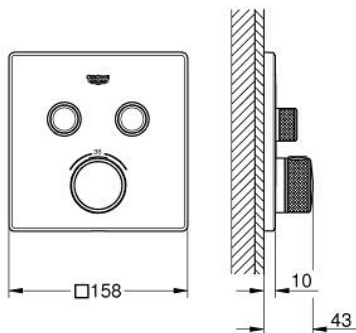

10 216 6KF 00 GROHTHERM SMARTCONTROL SAFETY MIXER FOR CONCEALED INSTALLATION WITH 2 VALVES

PRODUCT DESCRIPTION

- Colour: phantom black
- trim set for GROHE Rapido SmartBox (35 600/35 604)
- GROHE FastFixation metal wall escutcheon, retroactively 6° adjustable
- GROHE SmartControl - control the shower with intuitive push/turn button
- exchangeable symbols
- GROHE TurboStat - compact cartridge with wax thermoelement
- GROHE ProGrip - with knurl structure
- GROHE SafeStop - safety button at 38°C
- GROHE SafeStop Plus - optional temperature limiter at 43°C or 46°C included
- built-in non-return valves and dirt strainers
- multiple outlets can be run simultaneously
- without roughing-in set 35 600/35 604 (please order separately)
- flow performance: outlet B = 24 l/min, outlet C = 26 l/min, outlet B+C = 29 l/min