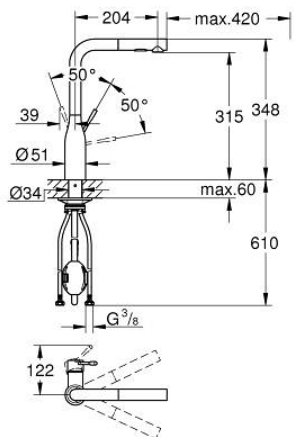

10 216 3KF 0D ESSENCE SINGLE-LEVER SINK MIXER 1/2"

PRODUCT DESCRIPTION

- Colour: phantom black
- flow rate 5.67 l/min
- GROHE LongLife finish
- GROHE SilkMove 28 mm ceramic cartridge
- flow strainer
- Pull-Out spout for greater flexibility
- Dual Spray - switch between laminar spray and SpeedClean shower jet using diverter
- automatic return to laminar spray
- material: metal
- swivel tubular spout, swivel area 360°
- protected against backflow
- flexible connection hoses
- metal fixation set
- maximum flow rate (at 3 bar): 5 l/min
- professional edition

10 216 3KF 0D ESSENCE SINGLE-LEVER SINK MIXER 1/2"

SPARE PARTS

- 1: lever (Spare part-nr. 46927KF0)
- 2: Cartridge (Spare part-nr. 46580000)
- 3: Pull-Out spray (Spare part-nr. 46926KF0)
- 3.1: Dirt strainer (Spare part-nr. 0676800M)
- 3.2: Non-return valve (Spare part-nr. 08565000)
- 3.3: Flow straightener (Spare part-nr. 48275000)
- 4: Hose for sink mixer with pull-out dual spray or mousseur (Spare part-nr. 48293000)
- 5: Shank fastening assembly (Spare part-nr. 48384000)
- 6: Support plate (Spare part-nr. 05334000)
- 7: Quick coupling (Spare part-nr. 64999000)