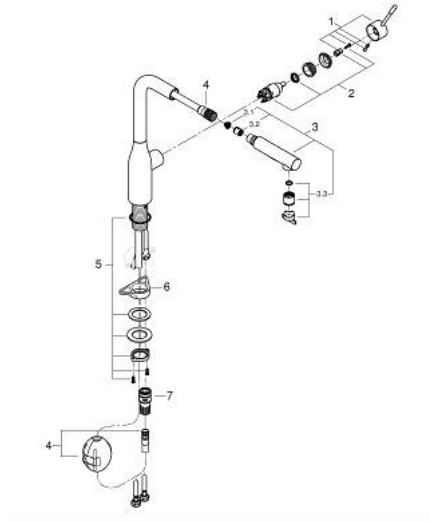

10 216 3KF 0D ESSENCE SINGLE-LEVER SINK MIXER 1/2"

PRODUCT DESCRIPTION

- Colour: phantom black
- flow rate 5.67 l/min
- GROHE LongLife finish
- GROHE SilkMove 28 mm ceramic cartridge
- flow strainer
- Pull-Out spout for greater flexibility
- Dual Spray - switch between laminar spray and SpeedClean shower jet using diverter
- automatic return to laminar spray
- material: metal
- swivel tubular spout, swivel area 360°
- protected against backflow
- flexible connection hoses
- metal fixation set
- maximum flow rate (at 3 bar): 5 l/min
- professional edition

10 216 3KF 0D ESSENCE SINGLE-LEVER SINK MIXER 1/2"

SPARE PARTS

- 1: lever (Spare part-nr. 46927KF0)
- 2: Cartridge (Spare part-nr. 46580000)
- 3: Pull-Out spray (Spare part-nr. 46926KF0)
- 3.1: Dirt strainer (Spare part-nr. 0676800M)
- 3.2: Non-return valve (Spare part-nr. 08565000)
- 3.3: Flow straightener (Spare part-nr. 48275000)
- 4: Hose for sink mixer with pull-out dual spray or mousseur (Spare part-nr. 48293000)
- 5: Shank fastening assembly (Spare part-nr. 48384000)
- 6: Support plate (Spare part-nr. 05334000)
- 7: Quick coupling (Spare part-nr. 64999000)