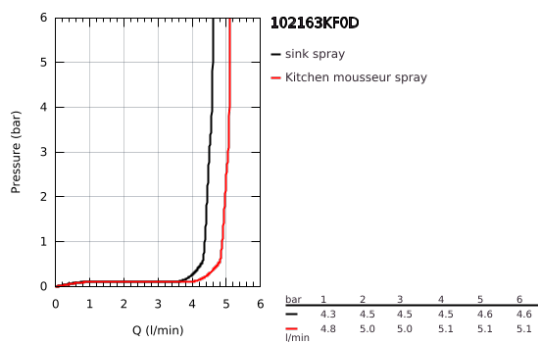

10 216 3KF 0D ESSENCE SINGLE-LEVER SINK MIXER 1/2"

PRODUCT DESCRIPTION

- Colour: phantom black
- flow rate 5.67 l/min
- GROHE LongLife finish
- GROHE SilkMove 28 mm ceramic cartridge
- flow strainer
- Pull-Out spout for greater flexibility
- Dual Spray - switch between laminar spray and SpeedClean shower jet using diverter
- automatic return to laminar spray
- material: metal
- swivel tubular spout, swivel area 360°
- protected against backflow
- flexible connection hoses
- metal fixation set
- maximum flow rate (at 3 bar): 5 l/min
- professional edition

10 216 3KF 0D ESSENCE SINGLE-LEVER SINK MIXER 1/2"

SPARE PARTS

- 1: lever (Spare part-nr. 46927KF0)
- 2: Cartridge (Spare part-nr. 46580000)
- 3: Pull-Out spray (Spare part-nr. 46926KF0)
- 3.1: Dirt strainer (Spare part-nr. 0676800M)
- 3.2: Non-return valve (Spare part-nr. 08565000)
- 3.3: Flow straightener (Spare part-nr. 48275000)
- 4: Hose for sink mixer with pull-out dual spray or mousseur (Spare part-nr. 48293000)
- 5: Shank fastening assembly (Spare part-nr. 48384000)
- 6: Support plate (Spare part-nr. 05334000)
- 7: Quick coupling (Spare part-nr. 64999000)