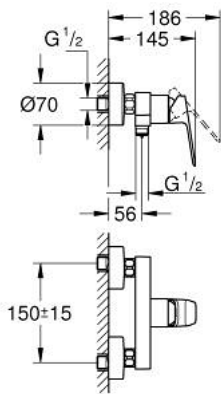

10 182 424 30 GROHE CUBE0 SINGLE-LEVER SHOWER MIXER 1/2"

PRODUCT DESCRIPTION

- Colour: matte black
- wall mounted
- metal lever
- GROHE SilkMove 35 mm ceramic cartridge
- adjustable flow rate limiter
- with temperature limiter
- shower bottom outlet with integrated non return-valve
- protected against backflow
- S-unions
- wall escutcheon

10 182 424 30 GROHE CUBEO SINGLE-LEVER SHOWER MIXER 1/2"

SPARE PARTS

- 1: lever (Spare part-nr. 1060212430)
- 2: cap (Spare part-nr. 1060222430)
- 3: Cartridge (Spare part-nr. 46374000)
- 4: Screw connection 1/2" (Spare part-nr. 450442430)
- 5: Non-return valve (Spare part-nr. 42601000)
- 6: s-union (Spare part-nr. 1060232430)
- 6.1: Escutcheon (Spare part-nr. 106024243M)
- 7: Extension 3/4", 20 mm (Spare part-nr. 0713000M)*
- 8: Special spanner (Spare part-nr. 19377000)*
- 9: Socket Spanner (Spare part-nr. 19332000)*