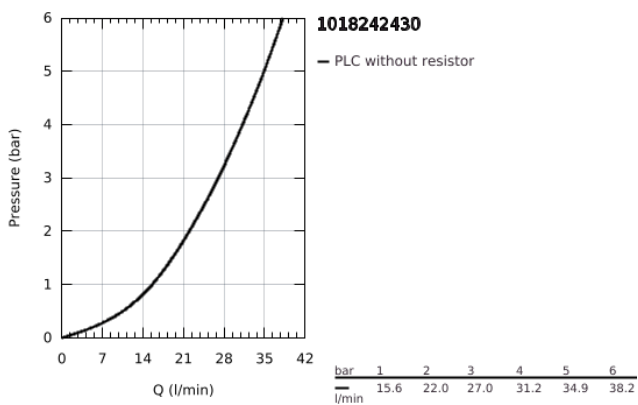

10 182 424 30 GROHE CUBE0 SINGLE-LEVER SHOWER MIXER 1/2"

PRODUCT DESCRIPTION

- Colour: matte black
- wall mounted
- metal lever
- GROHE SilkMove 35 mm ceramic cartridge
- adjustable flow rate limiter
- with temperature limiter
- shower bottom outlet with integrated non return-valve
- protected against backflow
- S-unions
- wall escutcheon

10 182 424 30 GROHE CUBEO SINGLE-LEVER SHOWER MIXER 1/2"

SPARE PARTS

- 1: lever (Spare part-nr. 1060212430)
- 2: cap (Spare part-nr. 1060222430)
- 3: Cartridge (Spare part-nr. 46374000)
- 4: Screw connection 1/2" (Spare part-nr. 450442430)
- 5: Non-return valve (Spare part-nr. 42601000)
- 6: s-union (Spare part-nr. 1060232430)
- 6.1: Escutcheon (Spare part-nr. 106024243M)
- 7: Extension 3/4", 20 mm (Spare part-nr. 0713000M)*
- 8: Special spanner (Spare part-nr. 19377000)*
- 9: Socket Spanner (Spare part-nr. 19332000)*