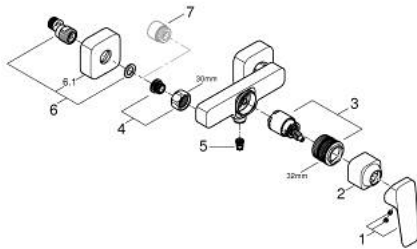

10 182 424 30 GROHE CUBE0 SINGLE-LEVER SHOWER MIXER 1/2"

PRODUCT DESCRIPTION

- Colour: matte black
- wall mounted
- metal lever
- GROHE SilkMove 35 mm ceramic cartridge
- adjustable flow rate limiter
- with temperature limiter
- shower bottom outlet with integrated non return-valve
- protected against backflow
- S-unions
- wall escutcheon

10 182 424 30 GROHE CUBEO SINGLE-LEVER SHOWER MIXER 1/2"

SPARE PARTS

- 1: lever (Spare part-nr. 1060212430)
- 2: cap (Spare part-nr. 1060222430)
- 3: Cartridge (Spare part-nr. 46374000)
- 4: Screw connection 1/2" (Spare part-nr. 450442430)
- 5: Non-return valve (Spare part-nr. 42601000)
- 6: s-union (Spare part-nr. 1060232430)
- 6.1: Escutcheon (Spare part-nr. 106024243M)
- 7: Extension 3/4", 20 mm (Spare part-nr. 0713000M)*
- 8: Special spanner (Spare part-nr. 19377000)*
- 9: Socket Spanner (Spare part-nr. 19332000)*