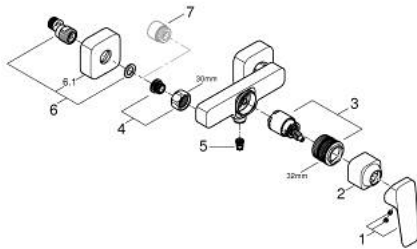

10 182 400 00 **GROHE CUBE0 SINGLE-LEVER SHOWER MIXER 1/2"**

PRODUCT DESCRIPTION

- Colour: chrome
- wall mounted
- metal lever
- GROHE SilkMove 35 mm ceramic cartridge
- adjustable flow rate limiter
- with temperature limiter
- GROHE LongLife finish
- shower bottom outlet with integrated non return-valve
- protected against backflow
- S-unions
- wall escutcheon

10 182 400 00 **GROHE CUBE0 SINGLE-LEVER SHOWER MIXER 1/2"**

SPARE PARTS

- 1: lever (Spare part-nr. 1060210000)
- 2: cap (Spare part-nr. 1060220000)
- 3: Cartridge (Spare part-nr. 46374000)
- 4: Screw connection 1/2" (Spare part-nr. 45044000)
- 5: Non-return valve (Spare part-nr. 42601000)
- 6: s-union (Spare part-nr. 1060230000)
- 6.1: Escutcheon (Spare part-nr. 106024000M)
- 7: Extension 3/4", 20 mm (Spare part-nr. 0713000M)*
- 8: Special spanner (Spare part-nr. 19377000)*
- 9: Socket Spanner (Spare part-nr. 19332000)*