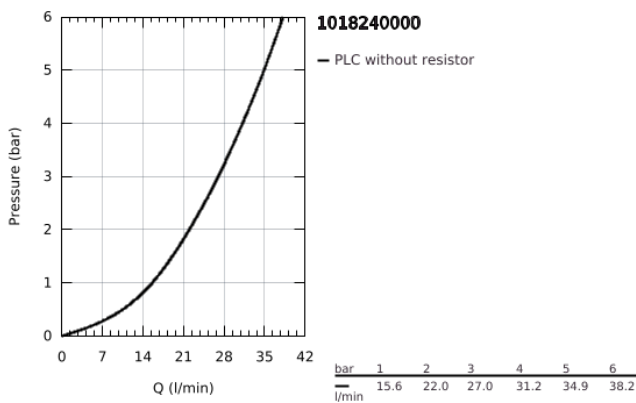

10 182 400 00 **GROHE CUBE0 SINGLE-LEVER SHOWER MIXER 1/2"**

PRODUCT DESCRIPTION

- Colour: chrome
- wall mounted
- metal lever
- GROHE SilkMove 35 mm ceramic cartridge
- adjustable flow rate limiter
- with temperature limiter
- GROHE LongLife finish
- shower bottom outlet with integrated non return-valve
- protected against backflow
- S-unions
- wall escutcheon

10 182 400 00 **GROHE CUBE0 SINGLE-LEVER SHOWER MIXER 1/2"**

SPARE PARTS

- 1: lever (Spare part-nr. 1060210000)
- 2: cap (Spare part-nr. 1060220000)
- 3: Cartridge (Spare part-nr. 46374000)
- 4: Screw connection 1/2" (Spare part-nr. 45044000)
- 5: Non-return valve (Spare part-nr. 42601000)
- 6: s-union (Spare part-nr. 1060230000)
- 6.1: Escutcheon (Spare part-nr. 106024000M)
- 7: Extension 3/4", 20 mm (Spare part-nr. 0713000M)*
- 8: Special spanner (Spare part-nr. 19377000)*
- 9: Socket Spanner (Spare part-nr. 19332000)*