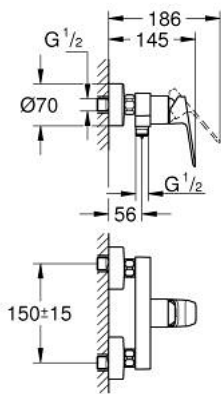

10 182 400 00 **GROHE CUBE0 SINGLE-LEVER SHOWER MIXER 1/2"**

PRODUCT DESCRIPTION

- Colour: chrome
- wall mounted
- metal lever
- GROHE SilkMove 35 mm ceramic cartridge
- adjustable flow rate limiter
- with temperature limiter
- GROHE LongLife finish
- shower bottom outlet with integrated non return-valve
- protected against backflow
- S-unions
- wall escutcheon

10 182 400 00 **GROHE CUBE0 SINGLE-LEVER SHOWER MIXER 1/2"**

SPARE PARTS

- 1: lever (Spare part-nr. 1060210000)
- 2: cap (Spare part-nr. 1060220000)
- 3: Cartridge (Spare part-nr. 46374000)
- 4: Screw connection 1/2" (Spare part-nr. 45044000)
- 5: Non-return valve (Spare part-nr. 42601000)
- 6: s-union (Spare part-nr. 1060230000)
- 6.1: Escutcheon (Spare part-nr. 106024000M)
- 7: Extension 3/4", 20 mm (Spare part-nr. 0713000M)*
- 8: Special spanner (Spare part-nr. 19377000)*
- 9: Socket Spanner (Spare part-nr. 19332000)*