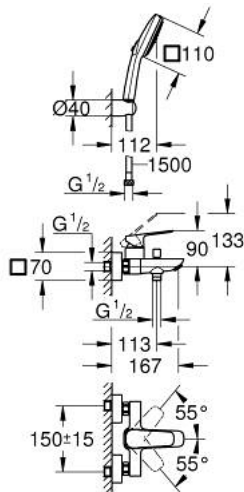

10 181 400 00 **GROHE CUBE SINGLE-LEVER BATH MIXER 1/2"**

PRODUCT DESCRIPTION

- Colour: chrome
- wall mounted
- metal lever
- GROHE SilkMove 35 mm ceramic cartridge
- adjustable flow rate limiter
- with temperature limiter
- GROHE LongLife finish
- automatic diverter: bath/shower
- shower bottom outlet with integrated non return-valve
- spout with mousseur
- S-unions
- wall escutcheon
- protected against backflow
- with shower set
- consisting of:
 - hand shower Tempesta Cube 110, 2 sprays (26 746)
 - wall shower holder (28 605)
 - shower hose Relexaflex 1500 mm 1/2" x 1/2" (28 151)