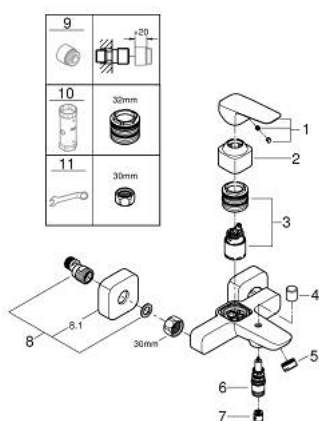

10 181 324 30 GROHE CUBEO SINGLE-LEVER BATH MIXER 1/2"

PRODUCT DESCRIPTION

- Colour: matte black
- wall mounted
- metal lever
- GROHE SilkMove 35 mm ceramic cartridge
- adjustable flow rate limiter
- with temperature limiter
- automatic diverter: bath/shower
- shower bottom outlet with integrated non return-valve
- spout with mousseur
- S-unions
- wall escutcheon
- protected against backflow

10 181 324 30 GROHE CUBEO SINGLE-LEVER BATH MIXER 1/2"

SPARE PARTS

- 1: lever (Spare part-nr. 1060212430)
 - 2: cap (Spare part-nr. 1060222430)
 - 3: Cartridge (Spare part-nr. 46374000)
 - 4: Diverter knob (Spare part-nr. 643092430)
 - 5: flow control (Spare part-nr. 139522430)
 - 6: Diverter (Spare part-nr. 656552430)
 - 7: Non-return valve (Spare part-nr. 08565000)
 - 8: s-union (Spare part-nr. 1060232430)
 - 8.1: Escutcheon (Spare part-nr. 106024243M)
 - 9: Extension 3/4", 20 mm (Spare part-nr. 0713000M)*
 - 10: Socket Spanner (Spare part-nr. 19332000)*
 - 11: Special spanner (Spare part-nr. 19377000)*
- * Optional accessories