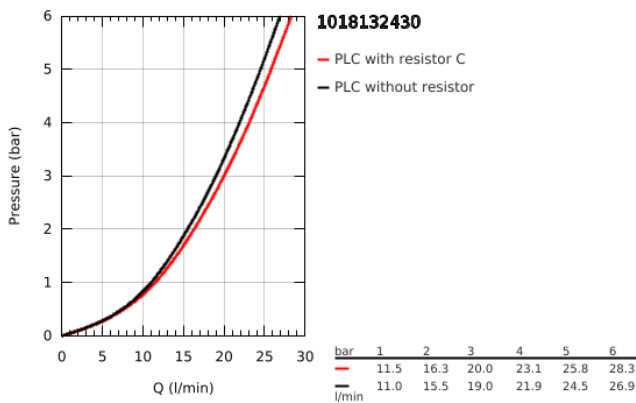

10 181 324 30 GROHE CUBEO SINGLE-LEVER BATH MIXER 1/2"

PRODUCT DESCRIPTION

- Colour: matte black
- wall mounted
- metal lever
- GROHE SilkMove 35 mm ceramic cartridge
- adjustable flow rate limiter
- with temperature limiter
- automatic diverter: bath/shower
- shower bottom outlet with integrated non return-valve
- spout with mousseur
- S-unions
- wall escutcheon
- protected against backflow

10 181 324 30 GROHE CUBEO SINGLE-LEVER BATH MIXER 1/2"

SPARE PARTS

- 1: lever (Spare part-nr. 1060212430)
 - 2: cap (Spare part-nr. 1060222430)
 - 3: Cartridge (Spare part-nr. 46374000)
 - 4: Diverter knob (Spare part-nr. 643092430)
 - 5: flow control (Spare part-nr. 139522430)
 - 6: Diverter (Spare part-nr. 656552430)
 - 7: Non-return valve (Spare part-nr. 08565000)
 - 8: s-union (Spare part-nr. 1060232430)
 - 8.1: Escutcheon (Spare part-nr. 106024243M)
 - 9: Extension 3/4", 20 mm (Spare part-nr. 0713000M)*
 - 10: Socket Spanner (Spare part-nr. 19332000)*
 - 11: Special spanner (Spare part-nr. 19377000)*
- * Optional accessories