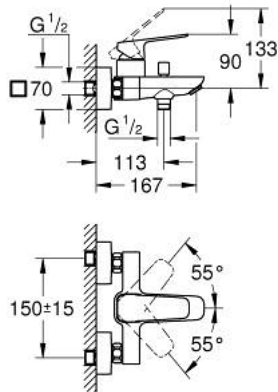

10 181 324 30 GROHE CUBEO SINGLE-LEVER BATH MIXER 1/2"

PRODUCT DESCRIPTION

- Colour: matte black
- wall mounted
- metal lever
- GROHE SilkMove 35 mm ceramic cartridge
- adjustable flow rate limiter
- with temperature limiter
- automatic diverter: bath/shower
- shower bottom outlet with integrated non return-valve
- spout with mousseur
- S-unions
- wall escutcheon
- protected against backflow

10 181 324 30 GROHE CUBEO SINGLE-LEVER BATH MIXER 1/2"

SPARE PARTS

- 1: lever (Spare part-nr. 1060212430)
 - 2: cap (Spare part-nr. 1060222430)
 - 3: Cartridge (Spare part-nr. 46374000)
 - 4: Diverter knob (Spare part-nr. 643092430)
 - 5: flow control (Spare part-nr. 139522430)
 - 6: Diverter (Spare part-nr. 656552430)
 - 7: Non-return valve (Spare part-nr. 08565000)
 - 8: s-union (Spare part-nr. 1060232430)
 - 8.1: Escutcheon (Spare part-nr. 106024243M)
 - 9: Extension 3/4", 20 mm (Spare part-nr. 0713000M)*
 - 10: Socket Spanner (Spare part-nr. 19332000)*
 - 11: Special spanner (Spare part-nr. 19377000)*
- * Optional accessories