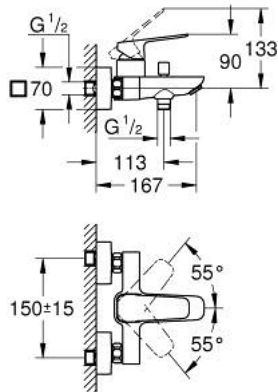

10 181 300 00 **GROHE CUBE0 SINGLE-LEVER BATH MIXER 1/2"**

PRODUCT DESCRIPTION

- Colour: chrome
- wall mounted
- metal lever
- GROHE SilkMove 35 mm ceramic cartridge
- adjustable flow rate limiter
- with temperature limiter
- GROHE LongLife finish
- automatic diverter: bath/shower
- shower bottom outlet with integrated non return-valve
- spout with mousseur
- S-unions
- wall escutcheon
- protected against backflow

10 181 300 00 GROHE CUBEO SINGLE-LEVER BATH MIXER 1/2"

SPARE PARTS

- 1: lever (Spare part-nr. 1060210000)
 - 2: cap (Spare part-nr. 1060220000)
 - 3: Cartridge (Spare part-nr. 46374000)
 - 4: Diverter knob (Spare part-nr. 64309000)
 - 5: Mousseur (Spare part-nr. 13952000)
 - 6: Diverter (Spare part-nr. 65655000)
 - 7: Non-return valve (Spare part-nr. 08565000)
 - 8: s-union (Spare part-nr. 1060230000)
 - 8.1: Escutcheon (Spare part-nr. 106024000M)
 - 9: Extension 3/4", 20 mm (Spare part-nr. 0713000M)*
 - 10: Socket Spanner (Spare part-nr. 19332000)*
 - 11: Special spanner (Spare part-nr. 19377000)*
- * Optional accessories