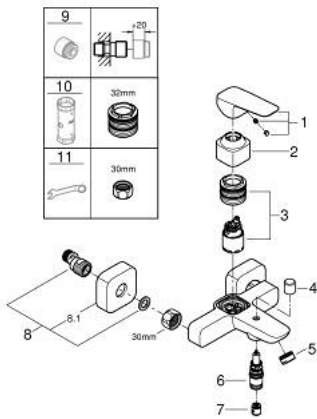

10 181 300 00 **GROHE CUBE0 SINGLE-LEVER BATH MIXER 1/2"**

PRODUCT DESCRIPTION

- Colour: chrome
- wall mounted
- metal lever
- GROHE SilkMove 35 mm ceramic cartridge
- adjustable flow rate limiter
- with temperature limiter
- GROHE LongLife finish
- automatic diverter: bath/shower
- shower bottom outlet with integrated non return-valve
- spout with mousseur
- S-unions
- wall escutcheon
- protected against backflow

10 181 300 00 GROHE CUBEO SINGLE-LEVER BATH MIXER 1/2"

SPARE PARTS

- 1: lever (Spare part-nr. 1060210000)
 - 2: cap (Spare part-nr. 1060220000)
 - 3: Cartridge (Spare part-nr. 46374000)
 - 4: Diverter knob (Spare part-nr. 64309000)
 - 5: Mousseur (Spare part-nr. 13952000)
 - 6: Diverter (Spare part-nr. 65655000)
 - 7: Non-return valve (Spare part-nr. 08565000)
 - 8: s-union (Spare part-nr. 1060230000)
 - 8.1: Escutcheon (Spare part-nr. 106024000M)
 - 9: Extension 3/4", 20 mm (Spare part-nr. 0713000M)*
 - 10: Socket Spanner (Spare part-nr. 19332000)*
 - 11: Special spanner (Spare part-nr. 19377000)*
- * Optional accessories