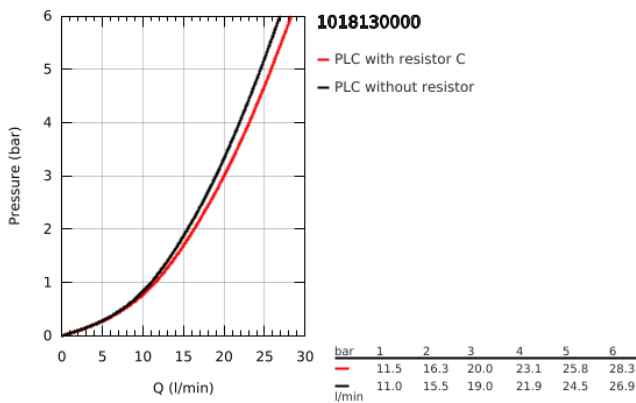

10 181 300 00 **GROHE CUBE0 SINGLE-LEVER BATH MIXER 1/2"**

PRODUCT DESCRIPTION

- Colour: chrome
- wall mounted
- metal lever
- GROHE SilkMove 35 mm ceramic cartridge
- adjustable flow rate limiter
- with temperature limiter
- GROHE LongLife finish
- automatic diverter: bath/shower
- shower bottom outlet with integrated non return-valve
- spout with mousseur
- S-unions
- wall escutcheon
- protected against backflow

10 181 300 00 GROHE CUBEO SINGLE-LEVER BATH MIXER 1/2"

SPARE PARTS

- 1: lever (Spare part-nr. 1060210000)
 - 2: cap (Spare part-nr. 1060220000)
 - 3: Cartridge (Spare part-nr. 46374000)
 - 4: Diverter knob (Spare part-nr. 64309000)
 - 5: Mousseur (Spare part-nr. 13952000)
 - 6: Diverter (Spare part-nr. 65655000)
 - 7: Non-return valve (Spare part-nr. 08565000)
 - 8: s-union (Spare part-nr. 1060230000)
 - 8.1: Escutcheon (Spare part-nr. 106024000M)
 - 9: Extension 3/4", 20 mm (Spare part-nr. 0713000M)*
 - 10: Socket Spanner (Spare part-nr. 19332000)*
 - 11: Special spanner (Spare part-nr. 19377000)*
- * Optional accessories