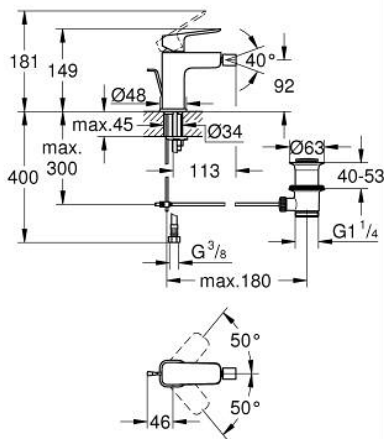

10 181 024 30 **GROHE CUBE0 SINGLE-LEVER BIDET MIXER 1/2"**
S-SIZE

PRODUCT DESCRIPTION

- Colour: matte black
- single hole installation
- metal lever
- GROHE SilkMove 28 mm ceramic cartridge
- adjustable flow rate limiter
- with temperature limiter
- GROHE EcoJoy - less water, perfect flow
- maximum flow rate (at 3 bar): 5 l/min
- with ball joint
- pop-up waste set 1 1/4"
- flexible connection hoses

10 181 024 30 **GROHE CUBEO SINGLE-LEVER BIDET MIXER 1/2"**
S-SIZE

SPARE PARTS

- 1: Cubeo Lever (Spare part-nr. 1060132430)
 - 2: Cap (Spare part-nr. 465812430)
 - 3: Fitting ring (Spare part-nr. 07419000)
 - 4: Cartridge (Spare part-nr. 46580000)
 - 5: lift rod (Spare part-nr. 659362430)
 - 6: Ball-joint aerator (Spare part-nr. 485522430)
 - 7: Cubeo Rosette (Spare part-nr. 1060152430)
 - 8: Shank mounting kit (Spare part-nr. 46249000)
 - 9: Waste set 1 1/4" (Spare part-nr. 289102430)
 - 9.1: Plug (Spare part-nr. 071822430)
 - 9.2: Eccentric rod (Spare part-nr. 07052000)
 - 10: Mounting wrench (Spare part-nr. 19017000)*
 - 11: Eccentric rod (Spare part-nr. 07341000)*
- * Optional accessories