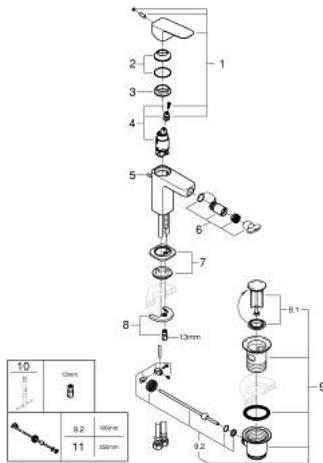

10 181 024 30 **GROHE CUBE0 SINGLE-LEVER BIDET MIXER 1/2"**
S-SIZE

PRODUCT DESCRIPTION

- Colour: matte black
- single hole installation
- metal lever
- GROHE SilkMove 28 mm ceramic cartridge
- adjustable flow rate limiter
- with temperature limiter
- GROHE EcoJoy - less water, perfect flow
- maximum flow rate (at 3 bar): 5 l/min
- with ball joint
- pop-up waste set 1 1/4"
- flexible connection hoses

10 181 024 30 **GROHE CUBEO SINGLE-LEVER BIDET MIXER 1/2"**
S-SIZE

SPARE PARTS

- 1: Cubeo Lever (Spare part-nr. 1060132430)
 - 2: Cap (Spare part-nr. 465812430)
 - 3: Fitting ring (Spare part-nr. 07419000)
 - 4: Cartridge (Spare part-nr. 46580000)
 - 5: lift rod (Spare part-nr. 659362430)
 - 6: Ball-joint aerator (Spare part-nr. 485522430)
 - 7: Cubeo Rosette (Spare part-nr. 1060152430)
 - 8: Shank mounting kit (Spare part-nr. 46249000)
 - 9: Waste set 1 1/4" (Spare part-nr. 289102430)
 - 9.1: Plug (Spare part-nr. 071822430)
 - 9.2: Eccentric rod (Spare part-nr. 07052000)
 - 10: Mounting wrench (Spare part-nr. 19017000)*
 - 11: Eccentric rod (Spare part-nr. 07341000)*
- * Optional accessories