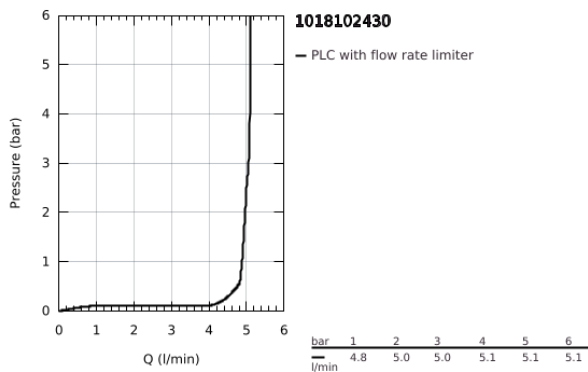

10 181 024 30 **GROHE CUBE0 SINGLE-LEVER BIDET MIXER 1/2"**
S-SIZE

PRODUCT DESCRIPTION

- Colour: matte black
- single hole installation
- metal lever
- GROHE SilkMove 28 mm ceramic cartridge
- adjustable flow rate limiter
- with temperature limiter
- GROHE EcoJoy - less water, perfect flow
- maximum flow rate (at 3 bar): 5 l/min
- with ball joint
- pop-up waste set 1 1/4"
- flexible connection hoses

10 181 024 30 **GROHE CUBEO SINGLE-LEVER BIDET MIXER 1/2"**
S-SIZE

SPARE PARTS

- 1: Cubeo Lever (Spare part-nr. 1060132430)
 - 2: Cap (Spare part-nr. 465812430)
 - 3: Fitting ring (Spare part-nr. 07419000)
 - 4: Cartridge (Spare part-nr. 46580000)
 - 5: lift rod (Spare part-nr. 659362430)
 - 6: Ball-joint aerator (Spare part-nr. 485522430)
 - 7: Cubeo Rosette (Spare part-nr. 1060152430)
 - 8: Shank mounting kit (Spare part-nr. 46249000)
 - 9: Waste set 1 1/4" (Spare part-nr. 289102430)
 - 9.1: Plug (Spare part-nr. 071822430)
 - 9.2: Eccentric rod (Spare part-nr. 07052000)
 - 10: Mounting wrench (Spare part-nr. 19017000)*
 - 11: Eccentric rod (Spare part-nr. 07341000)*
- * Optional accessories