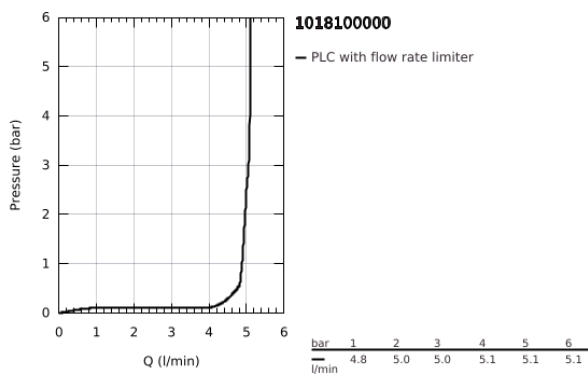

10 181 000 00 **GROHE CUBE0 SINGLE-LEVER BIDET MIXER 1/2"**
S-SIZE

PRODUCT DESCRIPTION

- Colour: chrome
- single hole installation
- metal lever
- GROHE SilkMove 28 mm ceramic cartridge
- adjustable flow rate limiter
- with temperature limiter
- GROHE EcoJoy - less water, perfect flow
- maximum flow rate (at 3 bar): 5 l/min
- with ball joint
- pop-up waste set 1 1/4"
- flexible connection hoses

10 181 000 00 **GROHE CUBEO SINGLE-LEVER BIDET MIXER 1/2"**
S-SIZE

SPARE PARTS

- 1: Cubeo Lever (Spare part-nr. 1060130000)
 - 2: Cap (Spare part-nr. 46581000)
 - 3: Fitting ring (Spare part-nr. 07419000)
 - 4: Cartridge (Spare part-nr. 46580000)
 - 5: Lift rod (Spare part-nr. 65936PD0)
 - 6: Ball-joint aerator (Spare part-nr. 48552000)
 - 7: Cubeo Rosette (Spare part-nr. 1060150000)
 - 8: Shank mounting kit (Spare part-nr. 46249000)
 - 9: Waste set 1 1/4" (Spare part-nr. 28910000)
 - 9.1: Plug (Spare part-nr. 07182000)
 - 9.2: Eccentric rod (Spare part-nr. 07052000)
 - 10: Mounting wrench (Spare part-nr. 19017000)*
 - 11: Eccentric rod (Spare part-nr. 07341000)*
- * Optional accessories