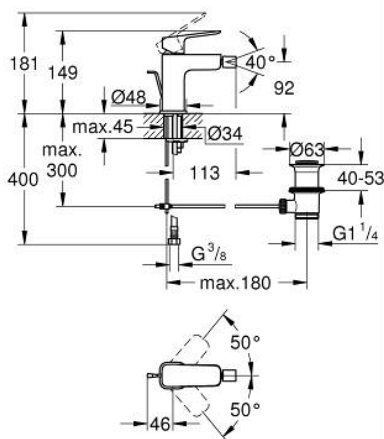

10 181 000 00 **GROHE CUBE0 SINGLE-LEVER BIDET MIXER 1/2"**
S-SIZE

PRODUCT DESCRIPTION

- Colour: chrome
- single hole installation
- metal lever
- GROHE SilkMove 28 mm ceramic cartridge
- adjustable flow rate limiter
- with temperature limiter
- GROHE EcoJoy - less water, perfect flow
- maximum flow rate (at 3 bar): 5 l/min
- with ball joint
- pop-up waste set 1 1/4"
- flexible connection hoses

10 181 000 00 **GROHE CUBEO SINGLE-LEVER BIDET MIXER 1/2"**
S-SIZE

SPARE PARTS

- 1: Cubeo Lever (Spare part-nr. 1060130000)
 - 2: Cap (Spare part-nr. 46581000)
 - 3: Fitting ring (Spare part-nr. 07419000)
 - 4: Cartridge (Spare part-nr. 46580000)
 - 5: Lift rod (Spare part-nr. 65936PD0)
 - 6: Ball-joint aerator (Spare part-nr. 48552000)
 - 7: Cubeo Rosette (Spare part-nr. 1060150000)
 - 8: Shank mounting kit (Spare part-nr. 46249000)
 - 9: Waste set 1 1/4" (Spare part-nr. 28910000)
 - 9.1: Plug (Spare part-nr. 07182000)
 - 9.2: Eccentric rod (Spare part-nr. 07052000)
 - 10: Mounting wrench (Spare part-nr. 19017000)*
 - 11: Eccentric rod (Spare part-nr. 07341000)*
- * Optional accessories