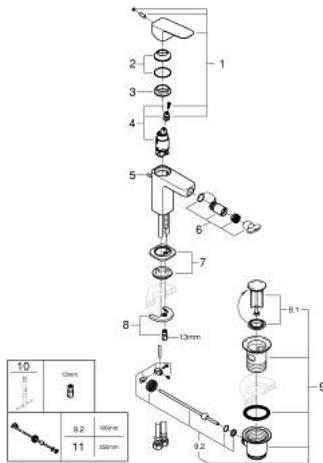

10 181 000 00 **GROHE CUBE0 SINGLE-LEVER BIDET MIXER 1/2"**
S-SIZE

PRODUCT DESCRIPTION

- Colour: chrome
- single hole installation
- metal lever
- GROHE SilkMove 28 mm ceramic cartridge
- adjustable flow rate limiter
- with temperature limiter
- GROHE EcoJoy - less water, perfect flow
- maximum flow rate (at 3 bar): 5 l/min
- with ball joint
- pop-up waste set 1 1/4"
- flexible connection hoses

10 181 000 00 **GROHE CUBEO SINGLE-LEVER BIDET MIXER 1/2"**
S-SIZE

SPARE PARTS

- 1: Cubeo Lever (Spare part-nr. 1060130000)
 - 2: Cap (Spare part-nr. 46581000)
 - 3: Fitting ring (Spare part-nr. 07419000)
 - 4: Cartridge (Spare part-nr. 46580000)
 - 5: Lift rod (Spare part-nr. 65936PD0)
 - 6: Ball-joint aerator (Spare part-nr. 48552000)
 - 7: Cubeo Rosette (Spare part-nr. 1060150000)
 - 8: Shank mounting kit (Spare part-nr. 46249000)
 - 9: Waste set 1 1/4" (Spare part-nr. 28910000)
 - 9.1: Plug (Spare part-nr. 07182000)
 - 9.2: Eccentric rod (Spare part-nr. 07052000)
 - 10: Mounting wrench (Spare part-nr. 19017000)*
 - 11: Eccentric rod (Spare part-nr. 07341000)*
- * Optional accessories