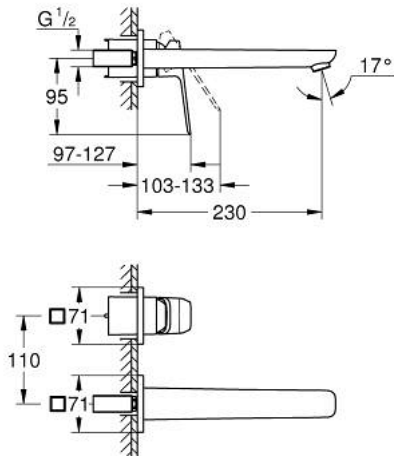

10 178 924 30 GROHE CUBE0 2-HOLE BASIN MIXER L-SIZE

PRODUCT DESCRIPTION

- Colour: matte black
- wall mounted
- metal lever
- without concealed body
- for use with rough-in set 23 200 003, 23 200 000
- metal rosette
- GROHE EcoJoy - less water, perfect flow
- maximum flow rate (at 3 bar): 5 l/min
- GROHE AquaGuide adjustable mousseur
- centre distance 110 mm
- projection 230 mm

10 178 924 30 **GROHE CUBE0 2-HOLE BASIN MIXER**
L-SIZE

SPARE PARTS

- 1: lever (Spare part-nr. 1060212430)
- 2: Flow straightener (Spare part-nr. 468372430)
- 3: Extension (Spare part-nr. 46627000)*

* Optional accessories