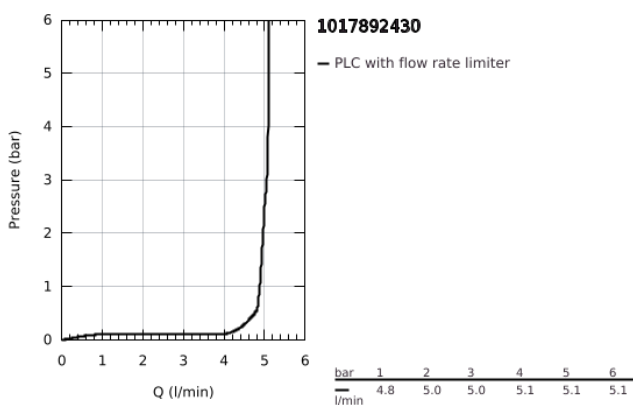

10 178 924 30 GROHE CUBE0 2-HOLE BASIN MIXER L-SIZE

PRODUCT DESCRIPTION

- Colour: matte black
- wall mounted
- metal lever
- without concealed body
- for use with rough-in set 23 200 003, 23 200 000
- metal rosette
- GROHE EcoJoy - less water, perfect flow
- maximum flow rate (at 3 bar): 5 l/min
- GROHE AquaGuide adjustable mousseur
- centre distance 110 mm
- projection 230 mm

10 178 924 30 **GROHE CUBE0 2-HOLE BASIN MIXER**
L-SIZE

SPARE PARTS

- 1: lever (Spare part-nr. 1060212430)
- 2: Flow straightener (Spare part-nr. 468372430)
- 3: Extension (Spare part-nr. 46627000)*

* Optional accessories