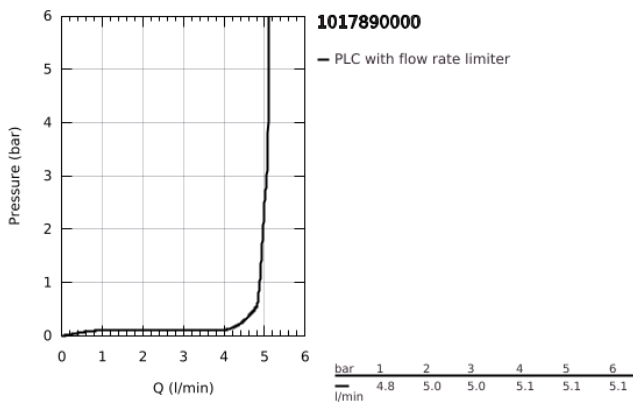

10 178 900 00 **GROHE CUBE0 2-HOLE BASIN MIXER**
L-SIZE

PRODUCT DESCRIPTION

- Colour: chrome
- wall mounted
- metal lever
- without concealed body
- for use with rough-in set 23 200 003, 23 200 000
- metal rosette
- GROHE LongLife finish
- GROHE EcoJoy - less water, perfect flow
- maximum flow rate (at 3 bar): 5 l/min
- GROHE AquaGuide adjustable mousseur
- centre distance 110 mm
- projection 230 mm

10 178 900 00 **GROHE CUBE0 2-HOLE BASIN MIXER**
L-SIZE

SPARE PARTS

- 1: lever (Spare part-nr. 1060210000)
- 2: Flow straightener (Spare part-nr. 46837000)
- 3: Extension (Spare part-nr. 46627000)*

* Optional accessories