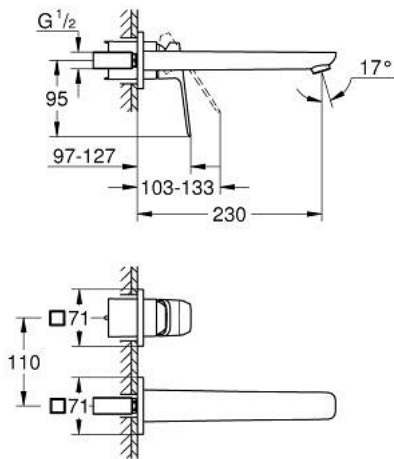

10 178 900 00 **GROHE CUBE0 2-HOLE BASIN MIXER**
L-SIZE

PRODUCT DESCRIPTION

- Colour: chrome
- wall mounted
- metal lever
- without concealed body
- for use with rough-in set 23 200 003, 23 200 000
- metal rosette
- GROHE LongLife finish
- GROHE EcoJoy - less water, perfect flow
- maximum flow rate (at 3 bar): 5 l/min
- GROHE AquaGuide adjustable mousseur
- centre distance 110 mm
- projection 230 mm

10 178 900 00 **GROHE CUBE0 2-HOLE BASIN MIXER**
L-SIZE

SPARE PARTS

- 1: lever (Spare part-nr. 1060210000)
- 2: Flow straightener (Spare part-nr. 46837000)
- 3: Extension (Spare part-nr. 46627000)*

* Optional accessories