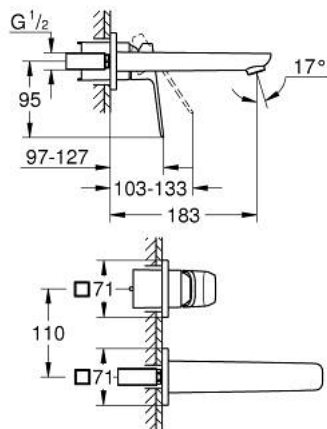

10 178 824 30 GROHE CUBE0 2-HOLE BASIN MIXER M-SIZE

PRODUCT DESCRIPTION

- Colour: matte black
- wall mounted
- metal lever
- for use with rough-in set 23 200 003, 23 200 000
- without concealed body
- metal rosette
- GROHE EcoJoy - less water, perfect flow
- maximum flow rate (at 3 bar): 5 l/min
- GROHE AquaGuide adjustable mousseur
- centre distance 110 mm
- projection 183 mm

10 178 824 30 **GROHE CUBE0 2-HOLE BASIN MIXER**
M-SIZE

SPARE PARTS

- 1: lever (Spare part-nr. 1060212430)
- 2: Flow straightener (Spare part-nr. 468372430)
- 3: Extension (Spare part-nr. 46627000)*

* Optional accessories