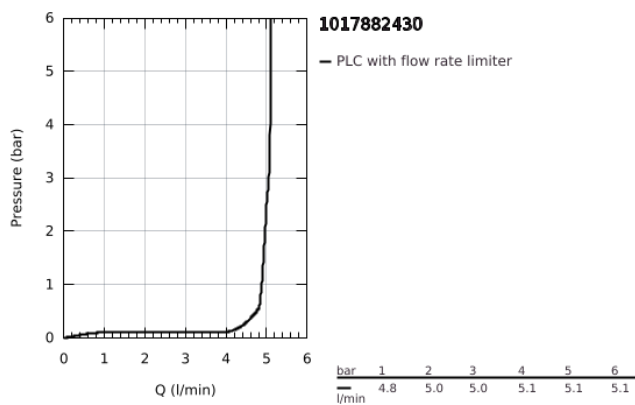

10 178 824 30 GROHE CUBE0 2-HOLE BASIN MIXER M-SIZE

PRODUCT DESCRIPTION

- Colour: matte black
- wall mounted
- metal lever
- for use with rough-in set 23 200 003, 23 200 000
- without concealed body
- metal rosette
- GROHE EcoJoy - less water, perfect flow
- maximum flow rate (at 3 bar): 5 l/min
- GROHE AquaGuide adjustable mousseur
- centre distance 110 mm
- projection 183 mm

10 178 824 30 **GROHE CUBE0 2-HOLE BASIN MIXER**
M-SIZE

SPARE PARTS

- 1: lever (Spare part-nr. 1060212430)
- 2: Flow straightener (Spare part-nr. 468372430)
- 3: Extension (Spare part-nr. 46627000)*

* Optional accessories