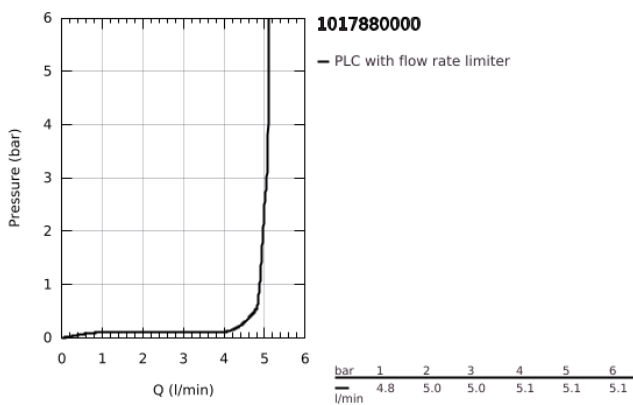

10 178 800 00 **GROHE CUBE0 2-HOLE BASIN MIXER**
M-SIZE

PRODUCT DESCRIPTION

- Colour: chrome
- wall mounted
- metal lever
- for use with rough-in set 23 200 003, 23 200 000
- without concealed body
- metal rosette
- GROHE LongLife finish
- GROHE EcoJoy - less water, perfect flow
- maximum flow rate (at 3 bar): 5 l/min
- GROHE AquaGuide adjustable mousseur
- centre distance 110 mm
- projection 183 mm

10 178 800 00 **GROHE CUBE0 2-HOLE BASIN MIXER**
M-SIZE

SPARE PARTS

- 1: lever (Spare part-nr. 1060210000)
- 2: Flow straightener (Spare part-nr. 46837000)
- 3: Extension (Spare part-nr. 46627000)*

* Optional accessories