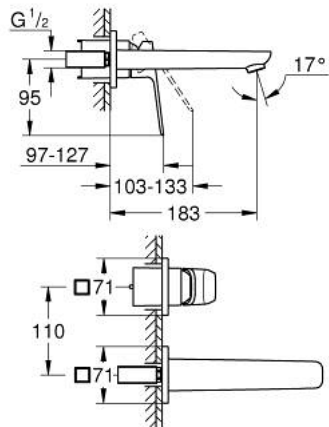

10 178 800 00 **GROHE CUBE0 2-HOLE BASIN MIXER**
M-SIZE

PRODUCT DESCRIPTION

- Colour: chrome
- wall mounted
- metal lever
- for use with rough-in set 23 200 003, 23 200 000
- without concealed body
- metal rosette
- GROHE LongLife finish
- GROHE EcoJoy - less water, perfect flow
- maximum flow rate (at 3 bar): 5 l/min
- GROHE AquaGuide adjustable mousseur
- centre distance 110 mm
- projection 183 mm

10 178 800 00 **GROHE CUBE0 2-HOLE BASIN MIXER**
M-SIZE

SPARE PARTS

- 1: lever (Spare part-nr. 1060210000)
- 2: Flow straightener (Spare part-nr. 46837000)
- 3: Extension (Spare part-nr. 46627000)*

* Optional accessories