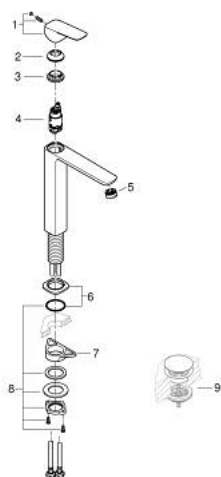

10 178 024 30 **GROHE CUBE0 SINGLE-LEVER BASIN MIXER 1/2"**
XL-SIZE

PRODUCT DESCRIPTION

- Colour: matte black
- single hole installation
- for free-standing basins
- metal lever
- GROHE SilkMove 28 mm ceramic cartridge
- EcoMode - cold water flow in mid-lever position saves energy
- adjustable flow rate limiter
- with temperature limiter
- GROHE EcoJoy - less water, perfect flow
- maximum flow rate (at 3 bar): 5 l/min
- GROHE AquaGuide adjustable mousseur
- GROHE FastFixation installation system
- smooth body
- flexible connection hoses

10 178 024 30 **GROHE CUBEO SINGLE-LEVER BASIN MIXER 1/2"**
XL-SIZE

SPARE PARTS

- 1: lever (Spare part-nr. 1060182430)
 - 2: Cap (Spare part-nr. 465812430)
 - 3: Fitting ring (Spare part-nr. 07419000)
 - 4: Cubeo Cartridge (Spare part-nr. 1060179990)
 - 5: Flow straightener (Spare part-nr. 468372430)
 - 6: escutcheon (Spare part-nr. 1060162430)
 - 7: Support plate (Spare part-nr. 05334000)
 - 8: Shank fastening assembly (Spare part-nr. 48384000)
 - 9: Waste set with push-open plug (Spare part-nr. 658072430)*
- * Optional accessories