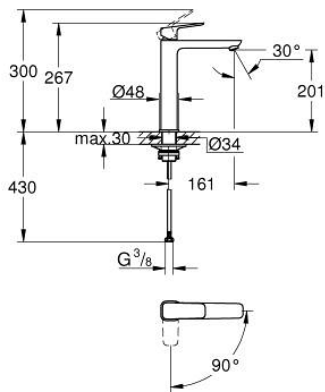

10 178 024 30 **GROHE CUBE0 SINGLE-LEVER BASIN MIXER 1/2"**
XL-SIZE

PRODUCT DESCRIPTION

- Colour: matte black
- single hole installation
- for free-standing basins
- metal lever
- GROHE SilkMove 28 mm ceramic cartridge
- EcoMode - cold water flow in mid-lever position saves energy
- adjustable flow rate limiter
- with temperature limiter
- GROHE EcoJoy - less water, perfect flow
- maximum flow rate (at 3 bar): 5 l/min
- GROHE AquaGuide adjustable mousseur
- GROHE FastFixation installation system
- smooth body
- flexible connection hoses

10 178 024 30 **GROHE CUBEO SINGLE-LEVER BASIN MIXER 1/2"**
XL-SIZE

SPARE PARTS

- 1: lever (Spare part-nr. 1060182430)
 - 2: Cap (Spare part-nr. 465812430)
 - 3: Fitting ring (Spare part-nr. 07419000)
 - 4: Cubeo Cartridge (Spare part-nr. 1060179990)
 - 5: Flow straightener (Spare part-nr. 468372430)
 - 6: escutcheon (Spare part-nr. 1060162430)
 - 7: Support plate (Spare part-nr. 05334000)
 - 8: Shank fastening assembly (Spare part-nr. 48384000)
 - 9: Waste set with push-open plug (Spare part-nr. 658072430)*
- * Optional accessories