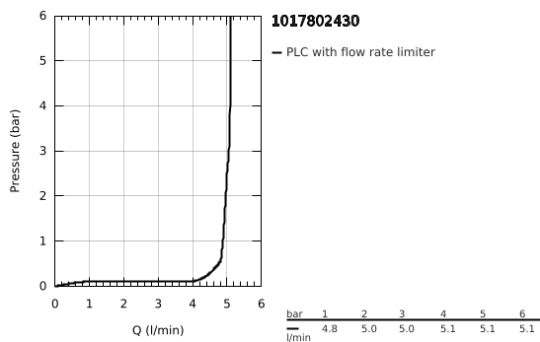

10 178 024 30 **GROHE CUBE0 SINGLE-LEVER BASIN MIXER 1/2"**
XL-SIZE

PRODUCT DESCRIPTION

- Colour: matte black
- single hole installation
- for free-standing basins
- metal lever
- GROHE SilkMove 28 mm ceramic cartridge
- EcoMode - cold water flow in mid-lever position saves energy
- adjustable flow rate limiter
- with temperature limiter
- GROHE EcoJoy - less water, perfect flow
- maximum flow rate (at 3 bar): 5 l/min
- GROHE AquaGuide adjustable mousseur
- GROHE FastFixation installation system
- smooth body
- flexible connection hoses

10 178 024 30 **GROHE CUBEO SINGLE-LEVER BASIN MIXER 1/2"**
XL-SIZE

SPARE PARTS

- 1: lever (Spare part-nr. 1060182430)
 - 2: Cap (Spare part-nr. 465812430)
 - 3: Fitting ring (Spare part-nr. 07419000)
 - 4: Cubeo Cartridge (Spare part-nr. 1060179990)
 - 5: Flow straightener (Spare part-nr. 468372430)
 - 6: escutcheon (Spare part-nr. 1060162430)
 - 7: Support plate (Spare part-nr. 05334000)
 - 8: Shank fastening assembly (Spare part-nr. 48384000)
 - 9: Waste set with push-open plug (Spare part-nr. 658072430)*
- * Optional accessories