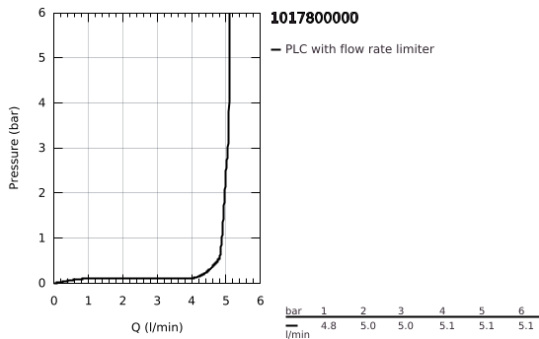

10 178 000 00 **GROHE CUBE0 SINGLE-LEVER BASIN MIXER 1/2"**
XL-SIZE

PRODUCT DESCRIPTION

- Colour: chrome
- single hole installation
- for free-standing basins
- metal lever
- GROHE SilkMove 28 mm ceramic cartridge
- OpenCold - cold water flow in mid-lever position
- adjustable flow rate limiter
- with temperature limiter
- GROHE LongLife finish
- GROHE EcoJoy - less water, perfect flow
- maximum flow rate (at 3 bar): 5 l/min
- GROHE AquaGuide adjustable mousseur
- GROHE FastFixation installation system
- smooth body
- flexible connection hoses

10 178 000 00 **GROHE CUBEO SINGLE-LEVER BASIN MIXER 1/2"**
XL-SIZE

SPARE PARTS

- 1: Cubeo Lever (Spare part-nr. 1060180000)
 - 2: Cap (Spare part-nr. 46581000)
 - 3: Fitting ring (Spare part-nr. 07419000)
 - 4: Cubeo Cartridge (Spare part-nr. 1060179990)
 - 5: Flow straightener (Spare part-nr. 46837000)
 - 6: escutcheon (Spare part-nr. 1060160000)
 - 7: Support plate (Spare part-nr. 05334000)
 - 8: Shank fastening assembly (Spare part-nr. 48384000)
 - 9: Waste set with push-open plug (Spare part-nr. 65807000)*
- * Optional accessories