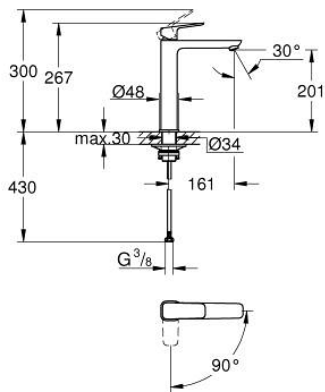

10 178 000 00 **GROHE CUBE0 SINGLE-LEVER BASIN MIXER 1/2"**
XL-SIZE

PRODUCT DESCRIPTION

- Colour: chrome
- single hole installation
- for free-standing basins
- metal lever
- GROHE SilkMove 28 mm ceramic cartridge
- OpenCold - cold water flow in mid-lever position
- adjustable flow rate limiter
- with temperature limiter
- GROHE LongLife finish
- GROHE EcoJoy - less water, perfect flow
- maximum flow rate (at 3 bar): 5 l/min
- GROHE AquaGuide adjustable mousseur
- GROHE FastFixation installation system
- smooth body
- flexible connection hoses

10 178 000 00 **GROHE CUBEO SINGLE-LEVER BASIN MIXER 1/2"**
XL-SIZE

SPARE PARTS

- 1: Cubeo Lever (Spare part-nr. 1060180000)
 - 2: Cap (Spare part-nr. 46581000)
 - 3: Fitting ring (Spare part-nr. 07419000)
 - 4: Cubeo Cartridge (Spare part-nr. 1060179990)
 - 5: Flow straightener (Spare part-nr. 46837000)
 - 6: escutcheon (Spare part-nr. 1060160000)
 - 7: Support plate (Spare part-nr. 05334000)
 - 8: Shank fastening assembly (Spare part-nr. 48384000)
 - 9: Waste set with push-open plug (Spare part-nr. 65807000)*
- * Optional accessories