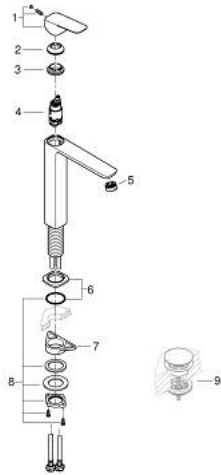

10 178 000 00 **GROHE CUBE0 SINGLE-LEVER BASIN MIXER 1/2"**
XL-SIZE

PRODUCT DESCRIPTION

- Colour: chrome
- single hole installation
- for free-standing basins
- metal lever
- GROHE SilkMove 28 mm ceramic cartridge
- OpenCold - cold water flow in mid-lever position
- adjustable flow rate limiter
- with temperature limiter
- GROHE LongLife finish
- GROHE EcoJoy - less water, perfect flow
- maximum flow rate (at 3 bar): 5 l/min
- GROHE AquaGuide adjustable mousseur
- GROHE FastFixation installation system
- smooth body
- flexible connection hoses

10 178 000 00 **GROHE CUBEO SINGLE-LEVER BASIN MIXER 1/2"**
XL-SIZE

SPARE PARTS

- 1: Cubeo Lever (Spare part-nr. 1060180000)
 - 2: Cap (Spare part-nr. 46581000)
 - 3: Fitting ring (Spare part-nr. 07419000)
 - 4: Cubeo Cartridge (Spare part-nr. 1060179990)
 - 5: Flow straightener (Spare part-nr. 46837000)
 - 6: escutcheon (Spare part-nr. 1060160000)
 - 7: Support plate (Spare part-nr. 05334000)
 - 8: Shank fastening assembly (Spare part-nr. 48384000)
 - 9: Waste set with push-open plug (Spare part-nr. 65807000)*
- * Optional accessories