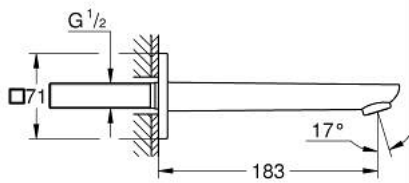

10 177 924 30 GROHE CUBE0 BATH SPOUT

PRODUCT DESCRIPTION

- Colour: matte black
- wall mounted
- mousseur
- projection 183 mm
- male thread 1/2"

10 177 924 30 GROHE CUBE0 BATH SPOUT

SPARE PARTS

1: Flow straightener (Spare part-nr. 468372430)