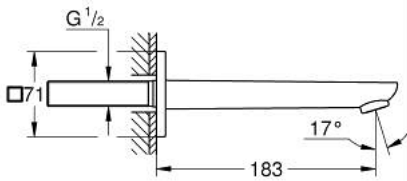

10 177 900 00 **GROHE CUBE0 BATH SPOUT**

PRODUCT DESCRIPTION

- Colour: chrome
- wall mounted
- GROHE LongLife finish
- mousseur
- projection 183 mm
- male thread 1/2"

10 177 900 00 GROHE CUBE0 BATH SPOUT

SPARE PARTS

1: Flow straightener (Spare part-nr. 46837000)

2: Extension (Spare part-nr. 46627000)*

* Optional accessories