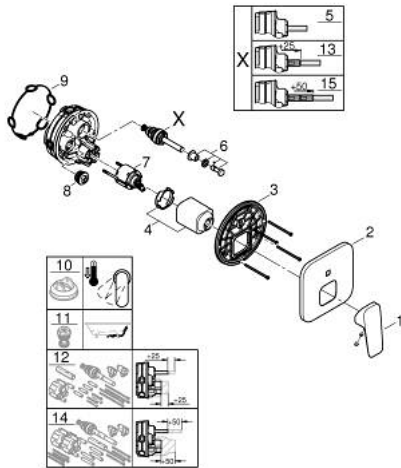

10 177 824 30 GROHE CUBE0 SINGLE-LEVER MIXER WITH 2-WAY DIVERTER

PRODUCT DESCRIPTION

- Colour: matte black
- trim set for GROHE Rapido SmartBox (35 600/35 604)
- GROHE SilkMove 46 mm ceramic cartridge
- GROHE FastFixation escutcheon with covered shaft sealing and covered fixing
- metal escutcheon, retroactively 6° adjustable
- automatic 2-way diverter
- metal lever
- without roughing-in set 35 600/35 604 (please order separately)
- flow performance: outlet B = 27 l/min, outlet C = 27 l/min

10 177 824 30 GROHE CUBEO SINGLE-LEVER MIXER WITH 2-WAY DIVERTER

SPARE PARTS

- 1: lever (Spare part-nr. 1063382430)
 - 2: escutcheon (Spare part-nr. 1047202430)
 - 3: Mounting plate (Spare part-nr. 48438000)
 - 4: cap (Spare part-nr. 1047192430)
 - 5: Diverter (Spare part-nr. 48634000)
 - 6: diverter knob (Spare part-nr. 1047212430)
 - 7: Cartridge (Spare part-nr. 46048000)
 - 8: Non-return valve (Spare part-nr. 49085000)
 - 9: Seal (Spare part-nr. 48360000)
 - 10: Temperature limiter (Spare part-nr. 46375000)*
 - 11: Backflow protection combination (Spare part-nr. 14055000)*
 - 12: Universal extension set single-lever mixers, 25 mm (Spare part-nr. 1405600)*
 - 13: diverter (Spare part-nr. 48635000)*
 - 14: Universal extension set single-lever mixers, 50 mm (Spare part-nr. 1405700)*
 - 15: diverter (Spare part-nr. 48636000)*
- * Optional accessories