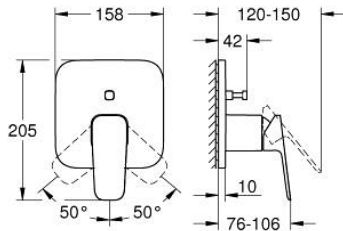

10 177 824 30 GROHE CUBE0 SINGLE-LEVER MIXER WITH 2-WAY DIVERTER

PRODUCT DESCRIPTION

- Colour: matte black
- trim set for GROHE Rapido SmartBox (35 600/35 604)
- GROHE SilkMove 46 mm ceramic cartridge
- GROHE FastFixation escutcheon with covered shaft sealing and covered fixing
- metal escutcheon, retroactively 6° adjustable
- automatic 2-way diverter
- metal lever
- without roughing-in set 35 600/35 604 (please order separately)
- flow performance: outlet B = 27 l/min, outlet C = 27 l/min

10 177 824 30 GROHE CUBEO SINGLE-LEVER MIXER WITH 2-WAY DIVERTER

SPARE PARTS

- 1: lever (Spare part-nr. 1063382430)
 - 2: escutcheon (Spare part-nr. 1047202430)
 - 3: Mounting plate (Spare part-nr. 48438000)
 - 4: cap (Spare part-nr. 1047192430)
 - 5: Diverter (Spare part-nr. 48634000)
 - 6: diverter knob (Spare part-nr. 1047212430)
 - 7: Cartridge (Spare part-nr. 46048000)
 - 8: Non-return valve (Spare part-nr. 49085000)
 - 9: Seal (Spare part-nr. 48360000)
 - 10: Temperature limiter (Spare part-nr. 46375000)*
 - 11: Backflow protection combination (Spare part-nr. 14055000)*
 - 12: Universal extension set single-lever mixers, 25 mm (Spare part-nr. 1405600)*
 - 13: diverter (Spare part-nr. 48635000)*
 - 14: Universal extension set single-lever mixers, 50 mm (Spare part-nr. 1405700)*
 - 15: diverter (Spare part-nr. 48636000)*
- * Optional accessories