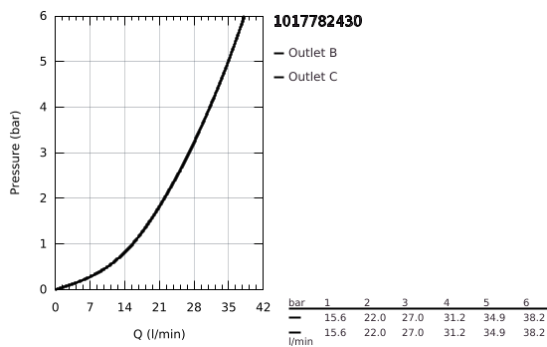

10 177 824 30 GROHE CUBE0 SINGLE-LEVER MIXER WITH 2-WAY DIVERTER

PRODUCT DESCRIPTION

- Colour: matte black
- trim set for GROHE Rapido SmartBox (35 600/35 604)
- GROHE SilkMove 46 mm ceramic cartridge
- GROHE FastFixation escutcheon with covered shaft sealing and covered fixing
- metal escutcheon, retroactively 6° adjustable
- automatic 2-way diverter
- metal lever
- without roughing-in set 35 600/35 604 (please order separately)
- flow performance: outlet B = 27 l/min, outlet C = 27 l/min

10 177 824 30 GROHE CUBEO SINGLE-LEVER MIXER WITH 2-WAY DIVERTER

SPARE PARTS

- 1: lever (Spare part-nr. 1063382430)
 - 2: escutcheon (Spare part-nr. 1047202430)
 - 3: Mounting plate (Spare part-nr. 48438000)
 - 4: cap (Spare part-nr. 1047192430)
 - 5: Diverter (Spare part-nr. 48634000)
 - 6: diverter knob (Spare part-nr. 1047212430)
 - 7: Cartridge (Spare part-nr. 46048000)
 - 8: Non-return valve (Spare part-nr. 49085000)
 - 9: Seal (Spare part-nr. 48360000)
 - 10: Temperature limiter (Spare part-nr. 46375000)*
 - 11: Backflow protection combination (Spare part-nr. 14055000)*
 - 12: Universal extension set single-lever mixers, 25 mm (Spare part-nr. 1405600)*
 - 13: diverter (Spare part-nr. 48635000)*
 - 14: Universal extension set single-lever mixers, 50 mm (Spare part-nr. 1405700)*
 - 15: diverter (Spare part-nr. 48636000)*
- * Optional accessories