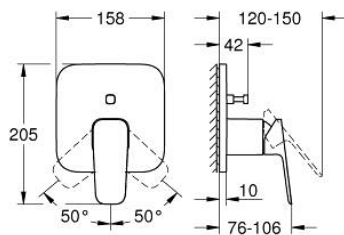

## 10 177 800 00 GROHE CUBEO SINGLE-LEVER MIXER WITH 2-WAY DIVERTER

### PRODUCT DESCRIPTION

- Colour: chrome
- trim set for GROHE Rapido SmartBox (35 600/35 604)
- GROHE SilkMove 46 mm ceramic cartridge
- GROHE FastFixation escutcheon with covered shaft sealing and covered fixing
- metal escutcheon, retroactively 6° adjustable
- automatic 2-way diverter
- metal lever
- without roughing-in set 35 600/35 604 (please order separately)
- flow performance: outlet B = 27 l/min, outlet C = 27 l/min

### SPARE PARTS

- 1: lever (Spare part-nr. 1063380000)
  - 2: escutcheon (Spare part-nr. 1047200000)
  - 3: Mounting plate (Spare part-nr. 48438000)
  - 4: cap (Spare part-nr. 1047190000)
  - 5: Diverter (Spare part-nr. 48634000)
  - 6: diverter knob (Spare part-nr. 1047210000)
  - 7: Cartridge (Spare part-nr. 46048000)
  - 8: Non-return valve (Spare part-nr. 49085000)
  - 9: Seal (Spare part-nr. 48360000)
  - 10: Temperature limiter (Spare part-nr. 46375000)\*
  - 11: Backflow protection combination (Spare part-nr. 14055000)\*
  - 12: Universal extension set single-lever mixers, 25 mm (Spare part-nr. 1405600)\*
  - 13: diverter (Spare part-nr. 48635000)\*
  - 14: Universal extension set single-lever mixers, 50 mm (Spare part-nr. 1405700)\*
  - 15: diverter (Spare part-nr. 48636000)\*
- \* Optional accessories