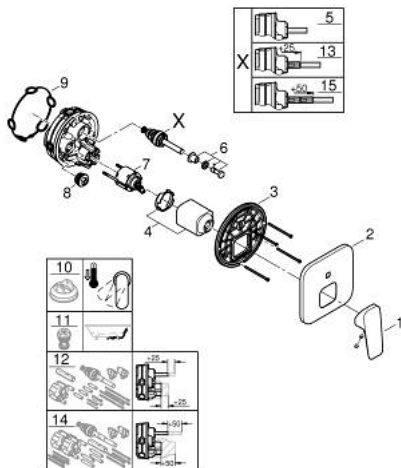

## 10 177 800 00 GROHE CUBEO SINGLE-LEVER MIXER WITH 2-WAY DIVERTER

### PRODUCT DESCRIPTION

- Colour: chrome
- trim set for GROHE Rapido SmartBox (35 600/35 604)
- GROHE SilkMove 46 mm ceramic cartridge
- GROHE FastFixation escutcheon with covered shaft sealing and covered fixing
- metal escutcheon, retroactively 6° adjustable
- automatic 2-way diverter
- metal lever
- without roughing-in set 35 600/35 604 (please order separately)
- flow performance: outlet B = 27 l/min, outlet C = 27 l/min

### SPARE PARTS

- 1: lever (Spare part-nr. 1063380000)
  - 2: escutcheon (Spare part-nr. 1047200000)
  - 3: Mounting plate (Spare part-nr. 48438000)
  - 4: cap (Spare part-nr. 1047190000)
  - 5: Diverter (Spare part-nr. 48634000)
  - 6: diverter knob (Spare part-nr. 1047210000)
  - 7: Cartridge (Spare part-nr. 46048000)
  - 8: Non-return valve (Spare part-nr. 49085000)
  - 9: Seal (Spare part-nr. 48360000)
  - 10: Temperature limiter (Spare part-nr. 46375000)\*
  - 11: Backflow protection combination (Spare part-nr. 14055000)\*
  - 12: Universal extension set single-lever mixers, 25 mm (Spare part-nr. 1405600)\*
  - 13: diverter (Spare part-nr. 48635000)\*
  - 14: Universal extension set single-lever mixers, 50 mm (Spare part-nr. 1405700)\*
  - 15: diverter (Spare part-nr. 48636000)\*
- \* Optional accessories