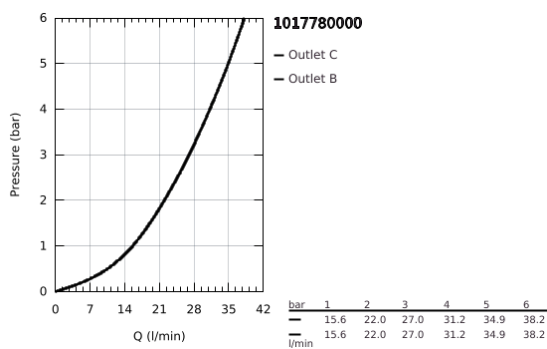

## 10 177 800 00 GROHE CUBEO SINGLE-LEVER MIXER WITH 2-WAY DIVERTER

### PRODUCT DESCRIPTION

- Colour: chrome
- trim set for GROHE Rapido SmartBox (35 600/35 604)
- GROHE SilkMove 46 mm ceramic cartridge
- GROHE FastFixation escutcheon with covered shaft sealing and covered fixing
- metal escutcheon, retroactively 6° adjustable
- automatic 2-way diverter
- metal lever
- without roughing-in set 35 600/35 604 (please order separately)
- flow performance: outlet B = 27 l/min, outlet C = 27 l/min