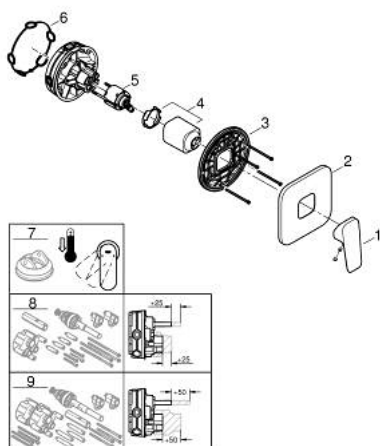

10 177 724 30 GROHE CUBE0 SINGLE-LEVER SHOWER MIXER

PRODUCT DESCRIPTION

- Colour: matte black
- trim set for GROHE Rapido SmartBox (35 600/35 604)
- GROHE SilkMove 46 mm ceramic cartridge
- GROHE FastFixation escutcheon with covered shaft sealing and covered fixing
- metal escutcheon, retroactively 6° adjustable
- metal lever
- without roughing-in set 35 600/35 604 (please order separately)
- outlet B or C = 30 l/min

10 177 724 30 GROHE CUBEO SINGLE-LEVER SHOWER MIXER

SPARE PARTS

- 1: lever (Spare part-nr. 1063382430)
 - 2: escutcheon (Spare part-nr. 1039642430)
 - 3: Mounting plate (Spare part-nr. 48441000)
 - 4: cap (Spare part-nr. 1047192430)
 - 5: Cartridge (Spare part-nr. 46048000)
 - 6: Seal (Spare part-nr. 48360000)
 - 7: Temperature limiter (Spare part-nr. 46375000)*
 - 8: Universal extension set single-lever mixers, 25 mm (Spare part-nr. 14056000)*
 - 9: Universal extension set single-lever mixers, 50 mm (Spare part-nr. 14057000)*
- * Optional accessories