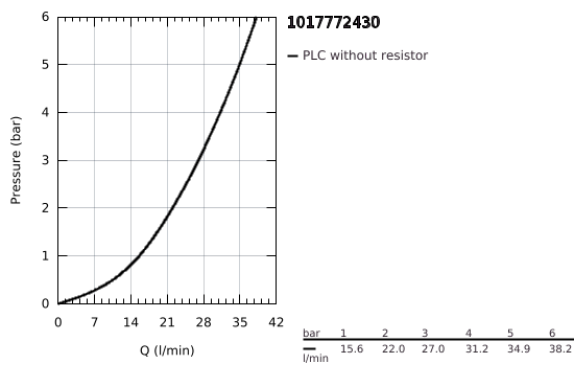

10 177 724 30 GROHE CUBE0 SINGLE-LEVER SHOWER MIXER

PRODUCT DESCRIPTION

- Colour: matte black
- trim set for GROHE Rapido SmartBox (35 600/35 604)
- GROHE SilkMove 46 mm ceramic cartridge
- GROHE FastFixation escutcheon with covered shaft sealing and covered fixing
- metal escutcheon, retroactively 6° adjustable
- metal lever
- without roughing-in set 35 600/35 604 (please order separately)
- outlet B or C = 30 l/min

10 177 724 30 GROHE CUBEO SINGLE-LEVER SHOWER MIXER

SPARE PARTS

- 1: lever (Spare part-nr. 1063382430)
 - 2: escutcheon (Spare part-nr. 1039642430)
 - 3: Mounting plate (Spare part-nr. 48441000)
 - 4: cap (Spare part-nr. 1047192430)
 - 5: Cartridge (Spare part-nr. 46048000)
 - 6: Seal (Spare part-nr. 48360000)
 - 7: Temperature limiter (Spare part-nr. 46375000)*
 - 8: Universal extension set single-lever mixers, 25 mm (Spare part-nr. 14056000)*
 - 9: Universal extension set single-lever mixers, 50 mm (Spare part-nr. 14057000)*
- * Optional accessories