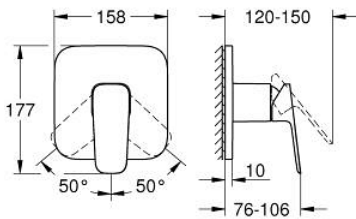

10 177 724 30 GROHE CUBE0 SINGLE-LEVER SHOWER MIXER

PRODUCT DESCRIPTION

- Colour: matte black
- trim set for GROHE Rapido SmartBox (35 600/35 604)
- GROHE SilkMove 46 mm ceramic cartridge
- GROHE FastFixation escutcheon with covered shaft sealing and covered fixing
- metal escutcheon, retroactively 6° adjustable
- metal lever
- without roughing-in set 35 600/35 604 (please order separately)
- outlet B or C = 30 l/min

10 177 724 30 GROHE CUBEO SINGLE-LEVER SHOWER MIXER

SPARE PARTS

- 1: lever (Spare part-nr. 1063382430)
 - 2: escutcheon (Spare part-nr. 1039642430)
 - 3: Mounting plate (Spare part-nr. 48441000)
 - 4: cap (Spare part-nr. 1047192430)
 - 5: Cartridge (Spare part-nr. 46048000)
 - 6: Seal (Spare part-nr. 48360000)
 - 7: Temperature limiter (Spare part-nr. 46375000)*
 - 8: Universal extension set single-lever mixers, 25 mm (Spare part-nr. 14056000)*
 - 9: Universal extension set single-lever mixers, 50 mm (Spare part-nr. 14057000)*
- * Optional accessories