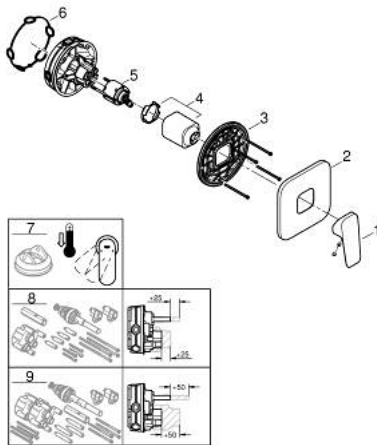

10 177 700 00 GROHE CUBEO SINGLE-LEVER SHOWER MIXER

PRODUCT DESCRIPTION

- Colour: chrome
- trim set for GROHE Rapido SmartBox (35 600/35 604)
- GROHE SilkMove 46 mm ceramic cartridge
- GROHE FastFixation escutcheon with covered shaft sealing and covered fixing
- metal escutcheon, retroactively 6° adjustable
- metal lever
- without roughing-in set 35 600/35 604 (please order separately)
- outlet B or C = 30 l/min

10 177 700 00 GROHE CUBE0 SINGLE-LEVER SHOWER MIXER

SPARE PARTS

- 1: lever (Spare part-nr. 1063380000)
 - 2: escutcheon (Spare part-nr. 1039640000)
 - 3: Mounting plate (Spare part-nr. 48441000)
 - 4: cap (Spare part-nr. 1047190000)
 - 5: Cartridge (Spare part-nr. 46048000)
 - 6: Seal (Spare part-nr. 48360000)
 - 7: Temperature limiter (Spare part-nr. 46375000)*
 - 8: Universal extension set single-lever mixers, 25 mm (Spare part-nr. 14056000)*
 - 9: Universal extension set single-lever mixers, 50 mm (Spare part-nr. 14057000)*
- * Optional accessories