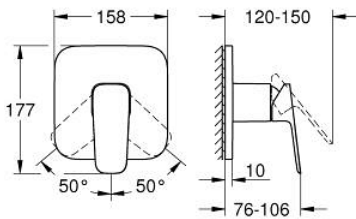

10 177 700 00 GROHE CUBEO SINGLE-LEVER SHOWER MIXER

PRODUCT DESCRIPTION

- Colour: chrome
- trim set for GROHE Rapido SmartBox (35 600/35 604)
- GROHE SilkMove 46 mm ceramic cartridge
- GROHE FastFixation escutcheon with covered shaft sealing and covered fixing
- metal escutcheon, retroactively 6° adjustable
- metal lever
- without roughing-in set 35 600/35 604 (please order separately)
- outlet B or C = 30 l/min

10 177 700 00 GROHE CUBE0 SINGLE-LEVER SHOWER MIXER

SPARE PARTS

- 1: lever (Spare part-nr. 1063380000)
 - 2: escutcheon (Spare part-nr. 1039640000)
 - 3: Mounting plate (Spare part-nr. 48441000)
 - 4: cap (Spare part-nr. 1047190000)
 - 5: Cartridge (Spare part-nr. 46048000)
 - 6: Seal (Spare part-nr. 48360000)
 - 7: Temperature limiter (Spare part-nr. 46375000)*
 - 8: Universal extension set single-lever mixers, 25 mm (Spare part-nr. 14056000)*
 - 9: Universal extension set single-lever mixers, 50 mm (Spare part-nr. 14057000)*
- * Optional accessories