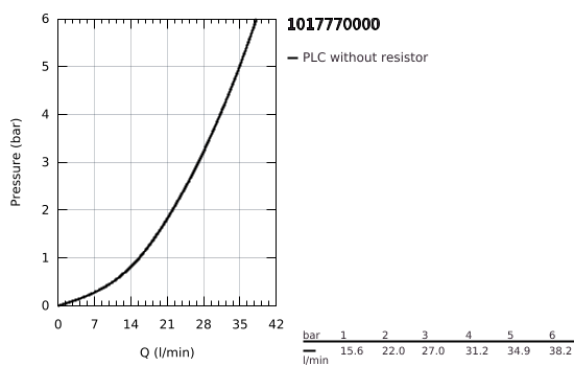

10 177 700 00 GROHE CUBEO SINGLE-LEVER SHOWER MIXER

PRODUCT DESCRIPTION

- Colour: chrome
- trim set for GROHE Rapido SmartBox (35 600/35 604)
- GROHE SilkMove 46 mm ceramic cartridge
- GROHE FastFixation escutcheon with covered shaft sealing and covered fixing
- metal escutcheon, retroactively 6° adjustable
- metal lever
- without roughing-in set 35 600/35 604 (please order separately)
- outlet B or C = 30 l/min

10 177 700 00 GROHE CUBE0 SINGLE-LEVER SHOWER MIXER

SPARE PARTS

- 1: lever (Spare part-nr. 1063380000)
 - 2: escutcheon (Spare part-nr. 1039640000)
 - 3: Mounting plate (Spare part-nr. 48441000)
 - 4: cap (Spare part-nr. 1047190000)
 - 5: Cartridge (Spare part-nr. 46048000)
 - 6: Seal (Spare part-nr. 48360000)
 - 7: Temperature limiter (Spare part-nr. 46375000)*
 - 8: Universal extension set single-lever mixers, 25 mm (Spare part-nr. 14056000)*
 - 9: Universal extension set single-lever mixers, 50 mm (Spare part-nr. 14057000)*
- * Optional accessories