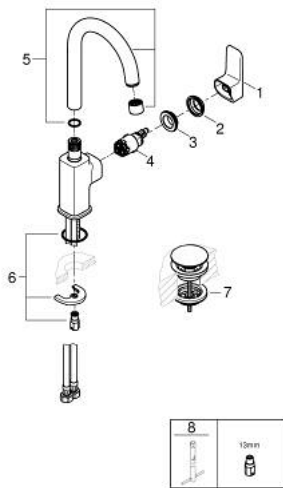

10 177 124 30 GROHE CUBE0 SINGLE-LEVER BASIN MIXER 1/2" L-SIZE

PRODUCT DESCRIPTION

- Colour: matte black
- single hole installation
- metal lever
- GROHE SilkMove 28 mm ceramic cartridge
- EcoMode - cold water flow in mid-lever position saves energy
- with temperature limiter
- GROHE EcoJoy - less water, perfect flow
- maximum flow rate (at 3 bar): 5 l/min
- swivel tubular spout
- GROHE FastFixation installation system
- smooth body with push-open waste set 1 1/4"
- flexible connection hoses
- professional edition

10 177 124 30 **GROHE CUBEO SINGLE-LEVER BASIN MIXER 1/2" L-SIZE**

SPARE PARTS

- 1: lever (Spare part-nr. 1096322430)
 - 2: Cap (Spare part-nr. 465812430)
 - 3: Fitting ring (Spare part-nr. 07419000)
 - 4: cartridge (Spare part-nr. 1096369990)
 - 5: spout (Spare part-nr. 1096332430)
 - 6: Shank mounting kit (Spare part-nr. 46671000)
 - 7: Waste set with push-open plug (Spare part-nr. 658072430)
 - 8: Mounting wrench (Spare part-nr. 19017000)*
- * Optional accessories