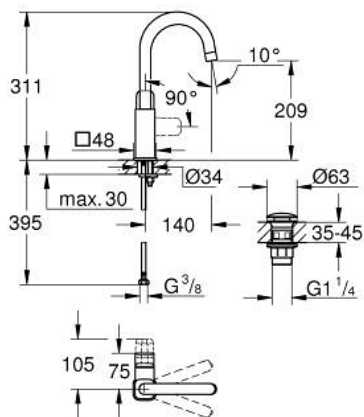

10 177 124 30 GROHE CUBE0 SINGLE-LEVER BASIN MIXER 1/2" L-SIZE

PRODUCT DESCRIPTION

- Colour: matte black
- single hole installation
- metal lever
- GROHE SilkMove 28 mm ceramic cartridge
- EcoMode - cold water flow in mid-lever position saves energy
- with temperature limiter
- GROHE EcoJoy - less water, perfect flow
- maximum flow rate (at 3 bar): 5 l/min
- swivel tubular spout
- GROHE FastFixation installation system
- smooth body with push-open waste set 1 1/4"
- flexible connection hoses
- professional edition

10 177 124 30 **GROHE CUBEO SINGLE-LEVER BASIN MIXER 1/2" L-SIZE**

SPARE PARTS

- 1: lever (Spare part-nr. 1096322430)
 - 2: Cap (Spare part-nr. 465812430)
 - 3: Fitting ring (Spare part-nr. 07419000)
 - 4: cartridge (Spare part-nr. 1096369990)
 - 5: spout (Spare part-nr. 1096332430)
 - 6: Shank mounting kit (Spare part-nr. 46671000)
 - 7: Waste set with push-open plug (Spare part-nr. 658072430)
 - 8: Mounting wrench (Spare part-nr. 19017000)*
- * Optional accessories