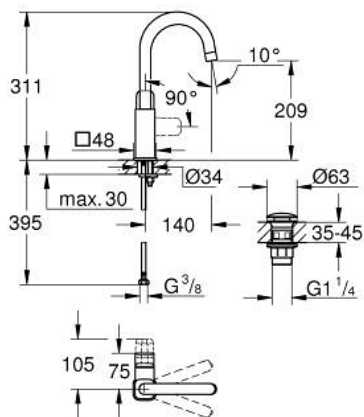

10 177 100 00 GROHE CUBE0 SINGLE-LEVER BASIN MIXER 1/2" L-SIZE

PRODUCT DESCRIPTION

- Colour: chrome
- single hole installation
- metal lever
- GROHE SilkMove 28 mm ceramic cartridge
- OpenCold - cold water flow in mid-lever position
- with temperature limiter
- GROHE LongLife finish
- GROHE EcoJoy - less water, perfect flow
- maximum flow rate (at 3 bar): 5 l/min
- swivel tubular spout
- GROHE FastFixation installation system
- smooth body with push-open waste set 1 1/4"
- flexible connection hoses
- professional edition

10 177 100 00 **GROHE CUBEO SINGLE-LEVER BASIN MIXER 1/2" L-SIZE**

SPARE PARTS

- 1: lever (Spare part-nr. 1096320000)
 - 2: Cap (Spare part-nr. 46581000)
 - 3: Fitting ring (Spare part-nr. 07419000)
 - 4: cartridge (Spare part-nr. 1096369990)
 - 5: spout (Spare part-nr. 1096330000)
 - 6: Shank mounting kit (Spare part-nr. 46671000)
 - 7: Waste set with push-open plug (Spare part-nr. 65807000)
 - 8: Mounting wrench (Spare part-nr. 19017000)*
- * Optional accessories