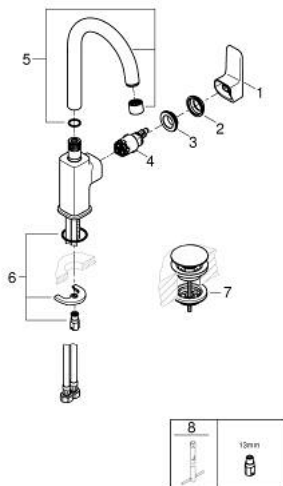

10 177 100 00 GROHE CUBE0 SINGLE-LEVER BASIN MIXER 1/2" L-SIZE

PRODUCT DESCRIPTION

- Colour: chrome
- single hole installation
- metal lever
- GROHE SilkMove 28 mm ceramic cartridge
- OpenCold - cold water flow in mid-lever position
- with temperature limiter
- GROHE LongLife finish
- GROHE EcoJoy - less water, perfect flow
- maximum flow rate (at 3 bar): 5 l/min
- swivel tubular spout
- GROHE FastFixation installation system
- smooth body with push-open waste set 1 1/4"
- flexible connection hoses
- professional edition

10 177 100 00 **GROHE CUBEO SINGLE-LEVER BASIN MIXER 1/2" L-SIZE**

SPARE PARTS

- 1: lever (Spare part-nr. 1096320000)
 - 2: Cap (Spare part-nr. 46581000)
 - 3: Fitting ring (Spare part-nr. 07419000)
 - 4: cartridge (Spare part-nr. 1096369990)
 - 5: spout (Spare part-nr. 1096330000)
 - 6: Shank mounting kit (Spare part-nr. 46671000)
 - 7: Waste set with push-open plug (Spare part-nr. 65807000)
 - 8: Mounting wrench (Spare part-nr. 19017000)*
- * Optional accessories