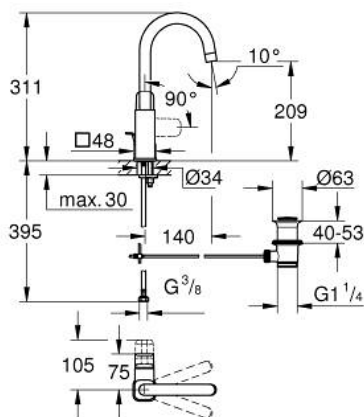

10 176 724 30 GROHE CUBE0 SINGLE-LEVER BASIN MIXER 1/2" L-SIZE

PRODUCT DESCRIPTION

- Colour: matte black
- single hole installation
- metal lever
- GROHE SilkMove 28 mm ceramic cartridge
- EcoMode - cold water flow in mid-lever position saves energy
- with temperature limiter
- GROHE EcoJoy - less water, perfect flow
- maximum flow rate (at 3 bar): 5 l/min
- swivel tubular spout
- GROHE FastFixation installation system
- pop-up waste set 1 1/4"
- flexible connection hoses

10 176 724 30 GROHE CUBEO SINGLE-LEVER BASIN MIXER 1/2" L-SIZE

SPARE PARTS

- 1: lever (Spare part-nr. 1096322430)
 - 2: Cap (Spare part-nr. 465812430)
 - 3: Fitting ring (Spare part-nr. 07419000)
 - 4: cartridge (Spare part-nr. 1096369990)
 - 5: spout (Spare part-nr. 1096332430)
 - 6: lift rod (Spare part-nr. 659362430)
 - 7: Shank mounting kit (Spare part-nr. 46671000)
 - 8: Waste set 1 1/4" (Spare part-nr. 289102430)
 - 8.1: Plug (Spare part-nr. 071822430)
 - 8.2: Eccentric rod (Spare part-nr. 07052000)
 - 9: Mounting wrench (Spare part-nr. 19017000)*
 - 10: Eccentric rod (Spare part-nr. 07341000)*
- * Optional accessories