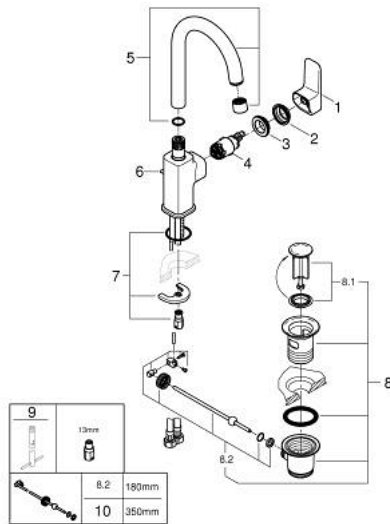

10 176 724 30 GROHE CUBE0 SINGLE-LEVER BASIN MIXER 1/2" L-SIZE

PRODUCT DESCRIPTION

- Colour: matte black
- single hole installation
- metal lever
- GROHE SilkMove 28 mm ceramic cartridge
- EcoMode - cold water flow in mid-lever position saves energy
- with temperature limiter
- GROHE EcoJoy - less water, perfect flow
- maximum flow rate (at 3 bar): 5 l/min
- swivel tubular spout
- GROHE FastFixation installation system
- pop-up waste set 1 1/4"
- flexible connection hoses

10 176 724 30 GROHE CUBEO SINGLE-LEVER BASIN MIXER 1/2" L-SIZE

SPARE PARTS

- 1: lever (Spare part-nr. 1096322430)
 - 2: Cap (Spare part-nr. 465812430)
 - 3: Fitting ring (Spare part-nr. 07419000)
 - 4: cartridge (Spare part-nr. 1096369990)
 - 5: spout (Spare part-nr. 1096332430)
 - 6: lift rod (Spare part-nr. 659362430)
 - 7: Shank mounting kit (Spare part-nr. 46671000)
 - 8: Waste set 1 1/4" (Spare part-nr. 289102430)
 - 8.1: Plug (Spare part-nr. 071822430)
 - 8.2: Eccentric rod (Spare part-nr. 07052000)
 - 9: Mounting wrench (Spare part-nr. 19017000)*
 - 10: Eccentric rod (Spare part-nr. 07341000)*
- * Optional accessories