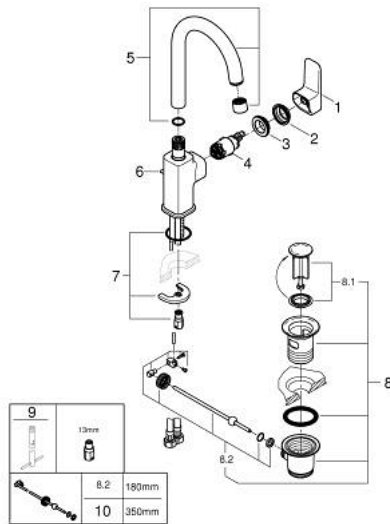

## 10 176 700 00 GROHE CUBEO SINGLE-LEVER BASIN MIXER 1/2" L-SIZE

### SPARE PARTS

- 1: lever (Spare part-nr. 1096320000)
  - 2: Cap (Spare part-nr. 46581000)
  - 3: Fitting ring (Spare part-nr. 07419000)
  - 4: cartridge (Spare part-nr. 1096369990)
  - 5: spout (Spare part-nr. 1096330000)
  - 6: lift rod US (Spare part-nr. 65936000)
  - 7: Shank mounting kit (Spare part-nr. 46671000)
  - 8: Waste set 1 1/4" (Spare part-nr. 28910000)
  - 8.1: Plug (Spare part-nr. 07182000)
  - 8.2: Eccentric rod (Spare part-nr. 07052000)
  - 9: Mounting wrench (Spare part-nr. 19017000)\*
  - 10: Eccentric rod (Spare part-nr. 07341000)\*
- \* Optional accessories