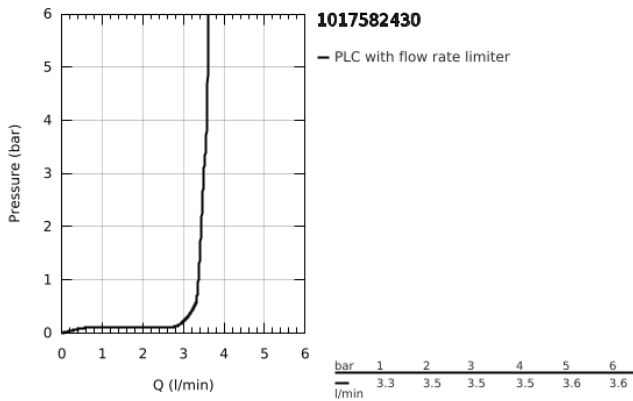

10 175 824 30 **GROHE CUBE0 SINGLE-LEVER BASIN MIXER 1/2"**
M-SIZE

PRODUCT DESCRIPTION

- Colour: matte black
- single hole installation
- metal lever
- GROHE SilkMove 28 mm ceramic cartridge
- OpenCold - cold water flow in mid-lever position
- adjustable flow rate limiter
- with temperature limiter
- Low Flow Rate for exceptional efficiency
- maximum flow rate (at 3 bar): 3.5 l/min
- GROHE FastFixation installation system
- pop-up waste set 1 1/4"
- flexible connection hoses

10 175 824 30 **GROHE CUBEO SINGLE-LEVER BASIN MIXER 1/2"**
M-SIZE

SPARE PARTS

- 1: lever (Spare part-nr. 1060182430)
 - 2: Cap (Spare part-nr. 465812430)
 - 3: Fitting ring (Spare part-nr. 07419000)
 - 4: Cubeo Cartridge (Spare part-nr. 1060179990)
 - 5: Mousseur (Spare part-nr. 481592430)
 - 6: lift rod (Spare part-nr. 659362430)
 - 7: Cubeo Rosette (Spare part-nr. 1060152430)
 - 8: Shank mounting kit (Spare part-nr. 46645000)
 - 9: Waste set 1 1/4" (Spare part-nr. 289102430)
 - 9.1: Plug (Spare part-nr. 071822430)
 - 9.2: Eccentric rod (Spare part-nr. 07052000)
 - 10: Eccentric rod (Spare part-nr. 07341000)*
 - 11: Mounting wrench (Spare part-nr. 19017000)*
- * Optional accessories