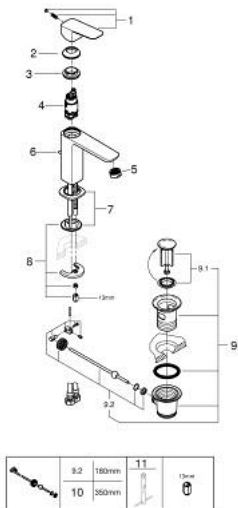

10 175 824 30 **GROHE CUBE0 SINGLE-LEVER BASIN MIXER 1/2"**
M-SIZE

PRODUCT DESCRIPTION

- Colour: matte black
- single hole installation
- metal lever
- GROHE SilkMove 28 mm ceramic cartridge
- OpenCold - cold water flow in mid-lever position
- adjustable flow rate limiter
- with temperature limiter
- Low Flow Rate for exceptional efficiency
- maximum flow rate (at 3 bar): 3.5 l/min
- GROHE FastFixation installation system
- pop-up waste set 1 1/4"
- flexible connection hoses

10 175 824 30 **GROHE CUBEO SINGLE-LEVER BASIN MIXER 1/2"**
M-SIZE

SPARE PARTS

- 1: lever (Spare part-nr. 1060182430)
 - 2: Cap (Spare part-nr. 465812430)
 - 3: Fitting ring (Spare part-nr. 07419000)
 - 4: Cubeo Cartridge (Spare part-nr. 1060179990)
 - 5: Mousseur (Spare part-nr. 481592430)
 - 6: lift rod (Spare part-nr. 659362430)
 - 7: Cubeo Rosette (Spare part-nr. 1060152430)
 - 8: Shank mounting kit (Spare part-nr. 46645000)
 - 9: Waste set 1 1/4" (Spare part-nr. 289102430)
 - 9.1: Plug (Spare part-nr. 071822430)
 - 9.2: Eccentric rod (Spare part-nr. 07052000)
 - 10: Eccentric rod (Spare part-nr. 07341000)*
 - 11: Mounting wrench (Spare part-nr. 19017000)*
- * Optional accessories