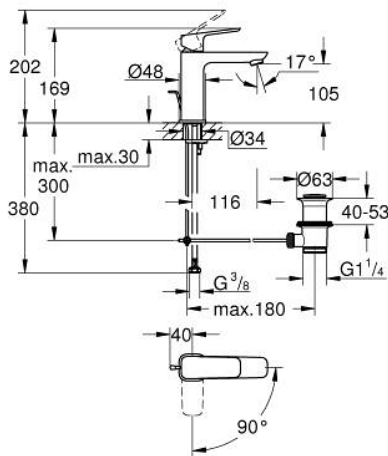

10 175 800 00 **GROHE CUBE0 SINGLE-LEVER BASIN MIXER 1/2"**
M-SIZE

PRODUCT DESCRIPTION

- Colour: chrome
- single hole installation
- metal lever
- GROHE SilkMove 28 mm ceramic cartridge
- EcoMode - cold water flow in mid-lever position saves energy
- adjustable flow rate limiter
- with temperature limiter
- GROHE LongLife finish
- Low Flow Rate for exceptional efficiency
- maximum flow rate (at 3 bar): 3.5 l/min
- GROHE FastFixation installation system
- pop-up waste set 1 1/4"
- flexible connection hoses

10 175 800 00 **GROHE CUBEO SINGLE-LEVER BASIN MIXER 1/2"**
M-SIZE

SPARE PARTS

- 1: CUBEO Lever (Spare part-nr. 1060180000)
 - 2: Cap (Spare part-nr. 46581000)
 - 3: Fitting ring (Spare part-nr. 07419000)
 - 4: CUBEO Cartridge (Spare part-nr. 1060179990)
 - 5: Mousseur (Spare part-nr. 48159000)
 - 6: Lift rod (Spare part-nr. 65936PD0)
 - 7: CUBEO Rosette (Spare part-nr. 1060150000)
 - 8: Shank mounting kit (Spare part-nr. 46645000)
 - 9: Waste set 1 1/4" (Spare part-nr. 28910000)
 - 9.1: Plug (Spare part-nr. 07182000)
 - 9.2: Eccentric rod (Spare part-nr. 07052000)
 - 10: Eccentric rod (Spare part-nr. 07341000)*
 - 11: Mounting wrench (Spare part-nr. 19017000)*
- * Optional accessories