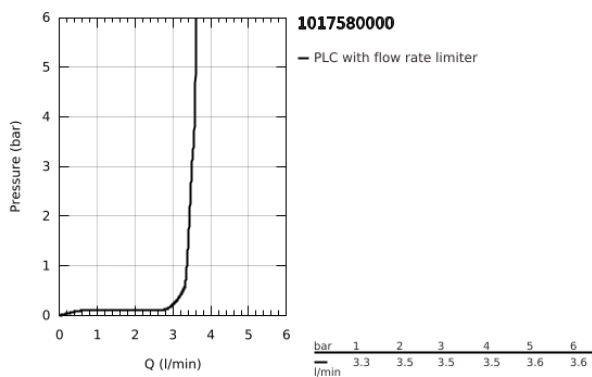

10 175 800 00 **GROHE CUBE0 SINGLE-LEVER BASIN MIXER 1/2"**
M-SIZE

PRODUCT DESCRIPTION

- Colour: chrome
- single hole installation
- metal lever
- GROHE SilkMove 28 mm ceramic cartridge
- EcoMode - cold water flow in mid-lever position saves energy
- adjustable flow rate limiter
- with temperature limiter
- GROHE LongLife finish
- Low Flow Rate for exceptional efficiency
- maximum flow rate (at 3 bar): 3.5 l/min
- GROHE FastFixation installation system
- pop-up waste set 1 1/4"
- flexible connection hoses

10 175 800 00 **GROHE CUBEO SINGLE-LEVER BASIN MIXER 1/2"**
M-SIZE

SPARE PARTS

- 1: CUBEO Lever (Spare part-nr. 1060180000)
 - 2: Cap (Spare part-nr. 46581000)
 - 3: Fitting ring (Spare part-nr. 07419000)
 - 4: CUBEO Cartridge (Spare part-nr. 1060179990)
 - 5: Mousseur (Spare part-nr. 48159000)
 - 6: Lift rod (Spare part-nr. 65936PD0)
 - 7: CUBEO Rosette (Spare part-nr. 1060150000)
 - 8: Shank mounting kit (Spare part-nr. 46645000)
 - 9: Waste set 1 1/4" (Spare part-nr. 28910000)
 - 9.1: Plug (Spare part-nr. 07182000)
 - 9.2: Eccentric rod (Spare part-nr. 07052000)
 - 10: Eccentric rod (Spare part-nr. 07341000)*
 - 11: Mounting wrench (Spare part-nr. 19017000)*
- * Optional accessories