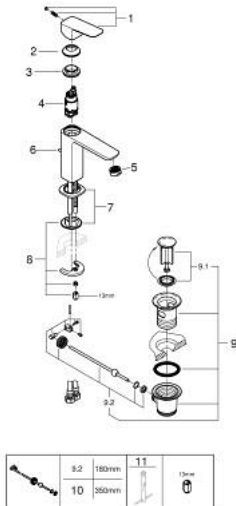

10 175 800 00 **GROHE CUBE0 SINGLE-LEVER BASIN MIXER 1/2"**
M-SIZE

PRODUCT DESCRIPTION

- Colour: chrome
- single hole installation
- metal lever
- GROHE SilkMove 28 mm ceramic cartridge
- EcoMode - cold water flow in mid-lever position saves energy
- adjustable flow rate limiter
- with temperature limiter
- GROHE LongLife finish
- Low Flow Rate for exceptional efficiency
- maximum flow rate (at 3 bar): 3.5 l/min
- GROHE FastFixation installation system
- pop-up waste set 1 1/4"
- flexible connection hoses

10 175 800 00 **GROHE CUBEO SINGLE-LEVER BASIN MIXER 1/2"**
M-SIZE

SPARE PARTS

- 1: CUBEO Lever (Spare part-nr. 1060180000)
 - 2: Cap (Spare part-nr. 46581000)
 - 3: Fitting ring (Spare part-nr. 07419000)
 - 4: CUBEO Cartridge (Spare part-nr. 1060179990)
 - 5: Mousseur (Spare part-nr. 48159000)
 - 6: Lift rod (Spare part-nr. 65936PD0)
 - 7: CUBEO Rosette (Spare part-nr. 1060150000)
 - 8: Shank mounting kit (Spare part-nr. 46645000)
 - 9: Waste set 1 1/4" (Spare part-nr. 28910000)
 - 9.1: Plug (Spare part-nr. 07182000)
 - 9.2: Eccentric rod (Spare part-nr. 07052000)
 - 10: Eccentric rod (Spare part-nr. 07341000)*
 - 11: Mounting wrench (Spare part-nr. 19017000)*
- * Optional accessories