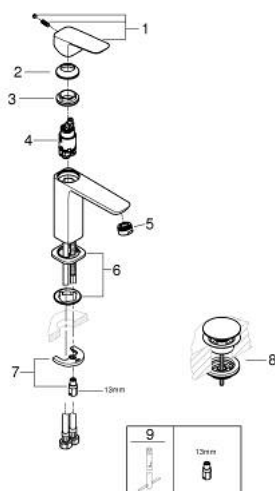

10 175 724 30 **GROHE CUBE0 SINGLE-LEVER BASIN MIXER 1/2"**  
**M-SIZE**

**PRODUCT DESCRIPTION**

- Colour: matte black
- single hole installation
- metal lever
- GROHE SilkMove 28 mm ceramic cartridge
- EcoMode - cold water flow in mid-lever position saves energy
- adjustable flow rate limiter
- with temperature limiter
- GROHE EcoJoy - less water, perfect flow
- maximum flow rate (at 3 bar): 5 l/min
- GROHE FastFixation installation system
- smooth body with push-open waste set 1 1/4"
- flexible connection hoses

10 175 724 30 **GROHE CUBEO SINGLE-LEVER BASIN MIXER 1/2"**  
**M-SIZE**

**SPARE PARTS**

- 1: lever (Spare part-nr. 1060182430)
  - 2: Cap (Spare part-nr. 465812430)
  - 3: Fitting ring (Spare part-nr. 07419000)
  - 4: Cubeo Cartridge (Spare part-nr. 1060179990)
  - 5: Mousseur (Spare part-nr. 481592430)
  - 6: Cubeo Rosette (Spare part-nr. 1060152430)
  - 7: Shank mounting kit (Spare part-nr. 46249000)
  - 8: Waste set with push-open plug (Spare part-nr. 658072430)
  - 9: Mounting wrench (Spare part-nr. 19017000)\*
- \* Optional accessories