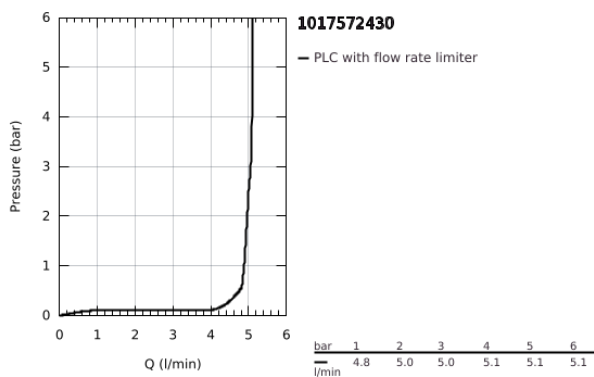

10 175 724 30 **GROHE CUBE0 SINGLE-LEVER BASIN MIXER 1/2"**  
**M-SIZE**

**PRODUCT DESCRIPTION**

- Colour: matte black
- single hole installation
- metal lever
- GROHE SilkMove 28 mm ceramic cartridge
- EcoMode - cold water flow in mid-lever position saves energy
- adjustable flow rate limiter
- with temperature limiter
- GROHE EcoJoy - less water, perfect flow
- maximum flow rate (at 3 bar): 5 l/min
- GROHE FastFixation installation system
- smooth body with push-open waste set 1 1/4"
- flexible connection hoses

10 175 724 30 **GROHE CUBEO SINGLE-LEVER BASIN MIXER 1/2"**  
**M-SIZE**

**SPARE PARTS**

- 1: lever (Spare part-nr. 1060182430)
  - 2: Cap (Spare part-nr. 465812430)
  - 3: Fitting ring (Spare part-nr. 07419000)
  - 4: Cubeo Cartridge (Spare part-nr. 1060179990)
  - 5: Mousseur (Spare part-nr. 481592430)
  - 6: Cubeo Rosette (Spare part-nr. 1060152430)
  - 7: Shank mounting kit (Spare part-nr. 46249000)
  - 8: Waste set with push-open plug (Spare part-nr. 658072430)
  - 9: Mounting wrench (Spare part-nr. 19017000)\*
- \* Optional accessories