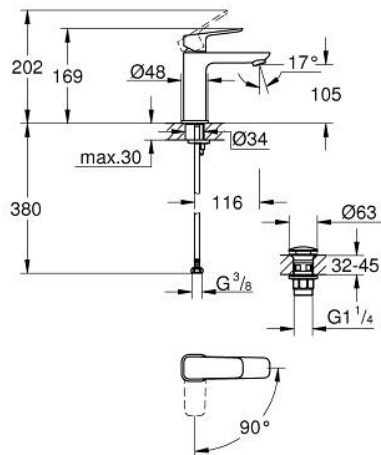

10 175 724 30 **GROHE CUBE0 SINGLE-LEVER BASIN MIXER 1/2"**  
**M-SIZE**

**PRODUCT DESCRIPTION**

- Colour: matte black
- single hole installation
- metal lever
- GROHE SilkMove 28 mm ceramic cartridge
- EcoMode - cold water flow in mid-lever position saves energy
- adjustable flow rate limiter
- with temperature limiter
- GROHE EcoJoy - less water, perfect flow
- maximum flow rate (at 3 bar): 5 l/min
- GROHE FastFixation installation system
- smooth body with push-open waste set 1 1/4"
- flexible connection hoses

10 175 724 30 **GROHE CUBEO SINGLE-LEVER BASIN MIXER 1/2"**  
**M-SIZE**

**SPARE PARTS**

- 1: lever (Spare part-nr. 1060182430)
  - 2: Cap (Spare part-nr. 465812430)
  - 3: Fitting ring (Spare part-nr. 07419000)
  - 4: Cubeo Cartridge (Spare part-nr. 1060179990)
  - 5: Mousseur (Spare part-nr. 481592430)
  - 6: Cubeo Rosette (Spare part-nr. 1060152430)
  - 7: Shank mounting kit (Spare part-nr. 46249000)
  - 8: Waste set with push-open plug (Spare part-nr. 658072430)
  - 9: Mounting wrench (Spare part-nr. 19017000)\*
- \* Optional accessories