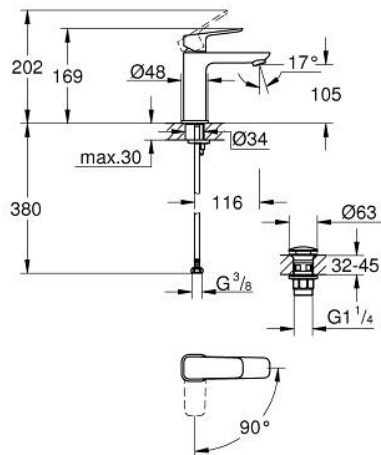

10 175 700 00 **GROHE CUBE0 SINGLE-LEVER BASIN MIXER 1/2"**
M-SIZE

PRODUCT DESCRIPTION

- Colour: chrome
- single hole installation
- metal lever
- GROHE SilkMove 28 mm ceramic cartridge
- EcoMode - cold water flow in mid-lever position saves energy
- adjustable flow rate limiter
- with temperature limiter
- GROHE LongLife finish
- GROHE EcoJoy - less water, perfect flow
- maximum flow rate (at 3 bar): 5 l/min
- GROHE FastFixation installation system
- smooth body with push-open waste set 1 1/4"
- flexible connection hoses

10 175 700 00 **GROHE CUBEO SINGLE-LEVER BASIN MIXER 1/2"**
M-SIZE

SPARE PARTS

- 1: Cubeo Lever (Spare part-nr. 1060180000)
 - 2: Cap (Spare part-nr. 46581000)
 - 3: Fitting ring (Spare part-nr. 07419000)
 - 4: Cubeo Cartridge (Spare part-nr. 1060179990)
 - 5: Mousseur (Spare part-nr. 48159000)
 - 6: Cubeo Rosette (Spare part-nr. 1060150000)
 - 7: Shank mounting kit (Spare part-nr. 46249000)
 - 8: Waste set with push-open plug (Spare part-nr. 65807000)
 - 9: Mounting wrench (Spare part-nr. 19017000)*
- * Optional accessories