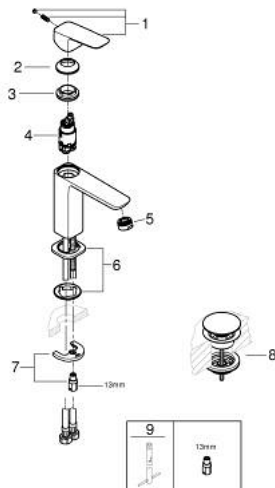

10 175 700 00 **GROHE CUBE0 SINGLE-LEVER BASIN MIXER 1/2"**
M-SIZE

PRODUCT DESCRIPTION

- Colour: chrome
- single hole installation
- metal lever
- GROHE SilkMove 28 mm ceramic cartridge
- EcoMode - cold water flow in mid-lever position saves energy
- adjustable flow rate limiter
- with temperature limiter
- GROHE LongLife finish
- GROHE EcoJoy - less water, perfect flow
- maximum flow rate (at 3 bar): 5 l/min
- GROHE FastFixation installation system
- smooth body with push-open waste set 1 1/4"
- flexible connection hoses

10 175 700 00 **GROHE CUBEO SINGLE-LEVER BASIN MIXER 1/2"**
M-SIZE

SPARE PARTS

- 1: Cubeo Lever (Spare part-nr. 1060180000)
 - 2: Cap (Spare part-nr. 46581000)
 - 3: Fitting ring (Spare part-nr. 07419000)
 - 4: Cubeo Cartridge (Spare part-nr. 1060179990)
 - 5: Mousseur (Spare part-nr. 48159000)
 - 6: Cubeo Rosette (Spare part-nr. 1060150000)
 - 7: Shank mounting kit (Spare part-nr. 46249000)
 - 8: Waste set with push-open plug (Spare part-nr. 65807000)
 - 9: Mounting wrench (Spare part-nr. 19017000)*
- * Optional accessories