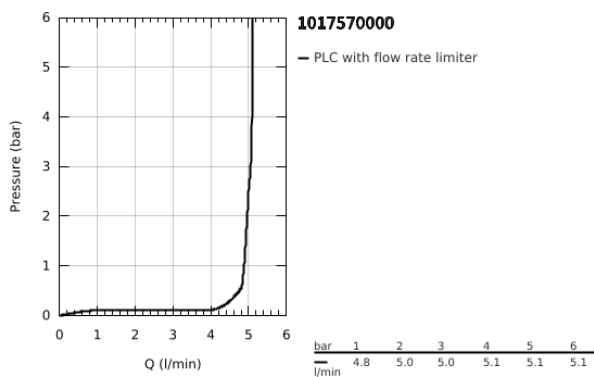

10 175 700 00 **GROHE CUBE0 SINGLE-LEVER BASIN MIXER 1/2"**
M-SIZE

PRODUCT DESCRIPTION

- Colour: chrome
- single hole installation
- metal lever
- GROHE SilkMove 28 mm ceramic cartridge
- EcoMode - cold water flow in mid-lever position saves energy
- adjustable flow rate limiter
- with temperature limiter
- GROHE LongLife finish
- GROHE EcoJoy - less water, perfect flow
- maximum flow rate (at 3 bar): 5 l/min
- GROHE FastFixation installation system
- smooth body with push-open waste set 1 1/4"
- flexible connection hoses

10 175 700 00 **GROHE CUBEO SINGLE-LEVER BASIN MIXER 1/2"**
M-SIZE

SPARE PARTS

- 1: Cubeo Lever (Spare part-nr. 1060180000)
 - 2: Cap (Spare part-nr. 46581000)
 - 3: Fitting ring (Spare part-nr. 07419000)
 - 4: Cubeo Cartridge (Spare part-nr. 1060179990)
 - 5: Mousseur (Spare part-nr. 48159000)
 - 6: Cubeo Rosette (Spare part-nr. 1060150000)
 - 7: Shank mounting kit (Spare part-nr. 46249000)
 - 8: Waste set with push-open plug (Spare part-nr. 65807000)
 - 9: Mounting wrench (Spare part-nr. 19017000)*
- * Optional accessories