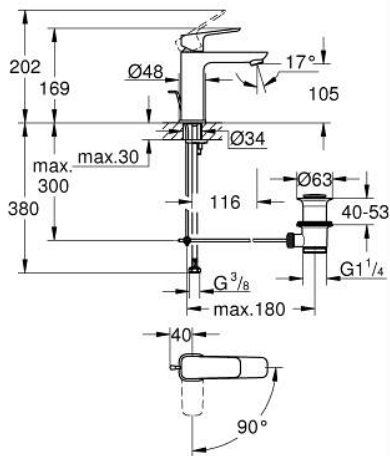

10 175 600 00 **GROHE CUBE0 SINGLE-LEVER BASIN MIXER 1/2"**
M-SIZE

PRODUCT DESCRIPTION

- Colour: chrome
- single hole installation
- metal lever
- GROHE SilkMove 28 mm ceramic cartridge
- EcoMode - cold water flow in mid-lever position saves energy
- adjustable flow rate limiter
- with temperature limiter
- GROHE LongLife finish
- GROHE EcoJoy - less water, perfect flow
- maximum flow rate (at 3 bar): 5 l/min
- GROHE FastFixation installation system
- pop-up waste set 1 1/4"
- flexible connection hoses

10 175 600 00 **GROHE CUBEO SINGLE-LEVER BASIN MIXER 1/2"**
M-SIZE

SPARE PARTS

- 1: Cubeo Lever (Spare part-nr. 1060180000)
 - 2: Cap (Spare part-nr. 46581000)
 - 3: Fitting ring (Spare part-nr. 07419000)
 - 4: Cubeo Cartridge (Spare part-nr. 1060179990)
 - 5: Mousseur (Spare part-nr. 48159000)
 - 6: Lift rod (Spare part-nr. 65936PD0)
 - 7: Cubeo Rosette (Spare part-nr. 1060150000)
 - 8: Shank mounting kit (Spare part-nr. 46249000)
 - 9: Waste set 1 1/4" (Spare part-nr. 28910000)
 - 9.1: Plug (Spare part-nr. 07182000)
 - 9.2: Eccentric rod (Spare part-nr. 07052000)
 - 10: Eccentric rod (Spare part-nr. 07341000)*
 - 11: Mounting wrench (Spare part-nr. 19017000)*
- * Optional accessories