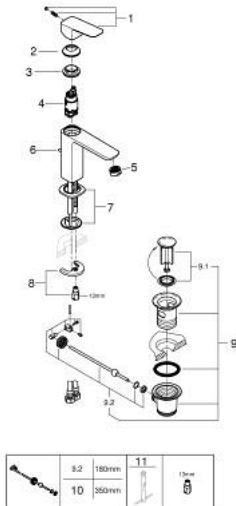

10 175 600 00 **GROHE CUBE0 SINGLE-LEVER BASIN MIXER 1/2"**
M-SIZE

PRODUCT DESCRIPTION

- Colour: chrome
- single hole installation
- metal lever
- GROHE SilkMove 28 mm ceramic cartridge
- EcoMode - cold water flow in mid-lever position saves energy
- adjustable flow rate limiter
- with temperature limiter
- GROHE LongLife finish
- GROHE EcoJoy - less water, perfect flow
- maximum flow rate (at 3 bar): 5 l/min
- GROHE FastFixation installation system
- pop-up waste set 1 1/4"
- flexible connection hoses

10 175 600 00 **GROHE CUBEO SINGLE-LEVER BASIN MIXER 1/2"**
M-SIZE

SPARE PARTS

- 1: Cubeo Lever (Spare part-nr. 1060180000)
 - 2: Cap (Spare part-nr. 46581000)
 - 3: Fitting ring (Spare part-nr. 07419000)
 - 4: Cubeo Cartridge (Spare part-nr. 1060179990)
 - 5: Mousseur (Spare part-nr. 48159000)
 - 6: Lift rod (Spare part-nr. 65936PD0)
 - 7: Cubeo Rosette (Spare part-nr. 1060150000)
 - 8: Shank mounting kit (Spare part-nr. 46249000)
 - 9: Waste set 1 1/4" (Spare part-nr. 28910000)
 - 9.1: Plug (Spare part-nr. 07182000)
 - 9.2: Eccentric rod (Spare part-nr. 07052000)
 - 10: Eccentric rod (Spare part-nr. 07341000)*
 - 11: Mounting wrench (Spare part-nr. 19017000)*
- * Optional accessories