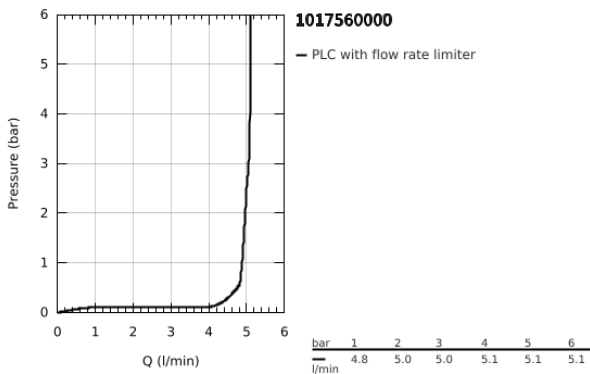

10 175 600 00 **GROHE CUBE0 SINGLE-LEVER BASIN MIXER 1/2"**
M-SIZE

PRODUCT DESCRIPTION

- Colour: chrome
- single hole installation
- metal lever
- GROHE SilkMove 28 mm ceramic cartridge
- EcoMode - cold water flow in mid-lever position saves energy
- adjustable flow rate limiter
- with temperature limiter
- GROHE LongLife finish
- GROHE EcoJoy - less water, perfect flow
- maximum flow rate (at 3 bar): 5 l/min
- GROHE FastFixation installation system
- pop-up waste set 1 1/4"
- flexible connection hoses

10 175 600 00 **GROHE CUBEO SINGLE-LEVER BASIN MIXER 1/2"**
M-SIZE

SPARE PARTS

- 1: Cubeo Lever (Spare part-nr. 1060180000)
 - 2: Cap (Spare part-nr. 46581000)
 - 3: Fitting ring (Spare part-nr. 07419000)
 - 4: Cubeo Cartridge (Spare part-nr. 1060179990)
 - 5: Mousseur (Spare part-nr. 48159000)
 - 6: Lift rod (Spare part-nr. 65936PD0)
 - 7: Cubeo Rosette (Spare part-nr. 1060150000)
 - 8: Shank mounting kit (Spare part-nr. 46249000)
 - 9: Waste set 1 1/4" (Spare part-nr. 28910000)
 - 9.1: Plug (Spare part-nr. 07182000)
 - 9.2: Eccentric rod (Spare part-nr. 07052000)
 - 10: Eccentric rod (Spare part-nr. 07341000)*
 - 11: Mounting wrench (Spare part-nr. 19017000)*
- * Optional accessories