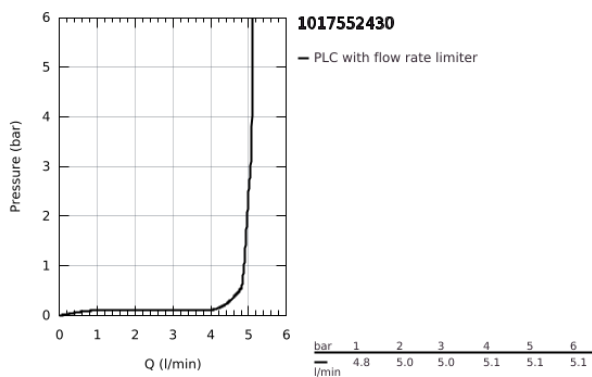

## 10 175 524 30 GROHE CUBE0 SINGLE-LEVER BASIN MIXER 1/2" M-SIZE

### PRODUCT DESCRIPTION

- Colour: matte black
- single hole installation
- metal lever
- GROHE SilkMove 28 mm ceramic cartridge
- adjustable flow rate limiter
- with temperature limiter
- GROHE EcoJoy - less water, perfect flow
- maximum flow rate (at 3 bar): 5 l/min
- GROHE FastFixation installation system
- smooth body
- flexible connection hoses

10 175 524 30 **GROHE CUBEO SINGLE-LEVER BASIN MIXER 1/2"**  
**M-SIZE**

**SPARE PARTS**

- 1: Cubeo Lever (Spare part-nr. 1060132430)
  - 2: Cap (Spare part-nr. 465812430)
  - 3: Fitting ring (Spare part-nr. 07419000)
  - 4: Cartridge (Spare part-nr. 46580000)
  - 5: Mousseur (Spare part-nr. 481592430)
  - 6: Cubeo Rosette (Spare part-nr. 1060152430)
  - 7: Shank mounting kit (Spare part-nr. 46645000)
  - 8: Waste set with push-open plug (Spare part-nr. 658072430)\*
  - 9: Mounting wrench (Spare part-nr. 19017000)\*
- \* Optional accessories