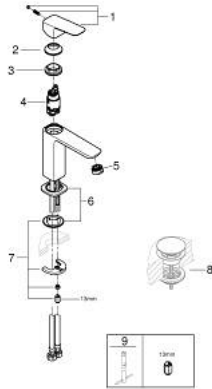

## 10 175 524 30 GROHE CUBE0 SINGLE-LEVER BASIN MIXER 1/2" M-SIZE

### PRODUCT DESCRIPTION

- Colour: matte black
- single hole installation
- metal lever
- GROHE SilkMove 28 mm ceramic cartridge
- adjustable flow rate limiter
- with temperature limiter
- GROHE EcoJoy - less water, perfect flow
- maximum flow rate (at 3 bar): 5 l/min
- GROHE FastFixation installation system
- smooth body
- flexible connection hoses

10 175 524 30 **GROHE CUBEO SINGLE-LEVER BASIN MIXER 1/2"**  
**M-SIZE**

**SPARE PARTS**

- 1: Cubeo Lever (Spare part-nr. 1060132430)
  - 2: Cap (Spare part-nr. 465812430)
  - 3: Fitting ring (Spare part-nr. 07419000)
  - 4: Cartridge (Spare part-nr. 46580000)
  - 5: Mousseur (Spare part-nr. 481592430)
  - 6: Cubeo Rosette (Spare part-nr. 1060152430)
  - 7: Shank mounting kit (Spare part-nr. 46645000)
  - 8: Waste set with push-open plug (Spare part-nr. 658072430)\*
  - 9: Mounting wrench (Spare part-nr. 19017000)\*
- \* Optional accessories