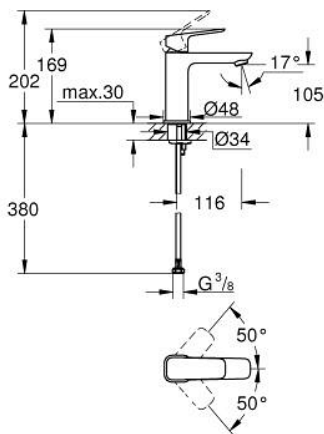

## 10 175 524 30 GROHE CUBE0 SINGLE-LEVER BASIN MIXER 1/2" M-SIZE

### PRODUCT DESCRIPTION

- Colour: matte black
- single hole installation
- metal lever
- GROHE SilkMove 28 mm ceramic cartridge
- adjustable flow rate limiter
- with temperature limiter
- GROHE EcoJoy - less water, perfect flow
- maximum flow rate (at 3 bar): 5 l/min
- GROHE FastFixation installation system
- smooth body
- flexible connection hoses

10 175 524 30 **GROHE CUBEO SINGLE-LEVER BASIN MIXER 1/2"**  
**M-SIZE**

**SPARE PARTS**

- 1: Cubeo Lever (Spare part-nr. 1060132430)
  - 2: Cap (Spare part-nr. 465812430)
  - 3: Fitting ring (Spare part-nr. 07419000)
  - 4: Cartridge (Spare part-nr. 46580000)
  - 5: Mousseur (Spare part-nr. 481592430)
  - 6: Cubeo Rosette (Spare part-nr. 1060152430)
  - 7: Shank mounting kit (Spare part-nr. 46645000)
  - 8: Waste set with push-open plug (Spare part-nr. 658072430)\*
  - 9: Mounting wrench (Spare part-nr. 19017000)\*
- \* Optional accessories