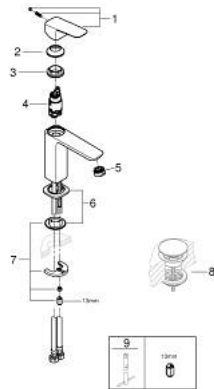

10 175 500 00 **GROHE CUBE0 SINGLE-LEVER BASIN MIXER 1/2"**
M-SIZE

PRODUCT DESCRIPTION

- Colour: chrome
- single hole installation
- metal lever
- GROHE SilkMove 28 mm ceramic cartridge
- adjustable flow rate limiter
- with temperature limiter
- GROHE EcoJoy - less water, perfect flow
- maximum flow rate (at 3 bar): 5 l/min
- GROHE FastFixation installation system
- smooth body
- flexible connection hoses

10 175 500 00 **GROHE CUBEO SINGLE-LEVER BASIN MIXER 1/2"**
M-SIZE

SPARE PARTS

- 1: Cubeo Lever (Spare part-nr. 1060130000)
 - 2: Cap (Spare part-nr. 46581000)
 - 3: Fitting ring (Spare part-nr. 07419000)
 - 4: Cartridge (Spare part-nr. 46580000)
 - 5: Mousseur (Spare part-nr. 48159000)
 - 6: Cubeo Rosette (Spare part-nr. 1060150000)
 - 7: Shank mounting kit (Spare part-nr. 46645000)
 - 8: Waste set with push-open plug (Spare part-nr. 65807000)*
 - 9: Mounting wrench (Spare part-nr. 19017000)*
- * Optional accessories