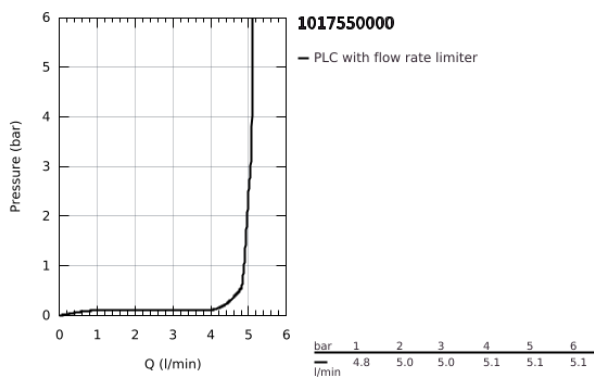

10 175 500 00 **GROHE CUBE0 SINGLE-LEVER BASIN MIXER 1/2"**
M-SIZE

PRODUCT DESCRIPTION

- Colour: chrome
- single hole installation
- metal lever
- GROHE SilkMove 28 mm ceramic cartridge
- adjustable flow rate limiter
- with temperature limiter
- GROHE EcoJoy - less water, perfect flow
- maximum flow rate (at 3 bar): 5 l/min
- GROHE FastFixation installation system
- smooth body
- flexible connection hoses

10 175 500 00 **GROHE CUBEO SINGLE-LEVER BASIN MIXER 1/2"**
M-SIZE

SPARE PARTS

- 1: Cubeo Lever (Spare part-nr. 1060130000)
 - 2: Cap (Spare part-nr. 46581000)
 - 3: Fitting ring (Spare part-nr. 07419000)
 - 4: Cartridge (Spare part-nr. 46580000)
 - 5: Mousseur (Spare part-nr. 48159000)
 - 6: Cubeo Rosette (Spare part-nr. 1060150000)
 - 7: Shank mounting kit (Spare part-nr. 46645000)
 - 8: Waste set with push-open plug (Spare part-nr. 65807000)*
 - 9: Mounting wrench (Spare part-nr. 19017000)*
- * Optional accessories