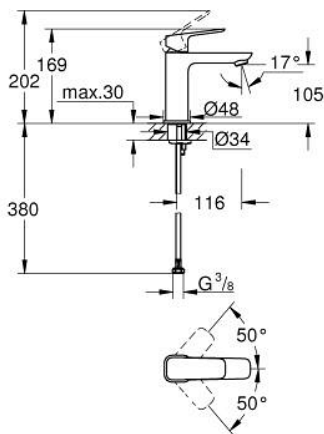

10 175 500 00 **GROHE CUBE0 SINGLE-LEVER BASIN MIXER 1/2"**
M-SIZE

PRODUCT DESCRIPTION

- Colour: chrome
- single hole installation
- metal lever
- GROHE SilkMove 28 mm ceramic cartridge
- adjustable flow rate limiter
- with temperature limiter
- GROHE EcoJoy - less water, perfect flow
- maximum flow rate (at 3 bar): 5 l/min
- GROHE FastFixation installation system
- smooth body
- flexible connection hoses

10 175 500 00 **GROHE CUBEO SINGLE-LEVER BASIN MIXER 1/2"**
M-SIZE

SPARE PARTS

- 1: Cubeo Lever (Spare part-nr. 1060130000)
 - 2: Cap (Spare part-nr. 46581000)
 - 3: Fitting ring (Spare part-nr. 07419000)
 - 4: Cartridge (Spare part-nr. 46580000)
 - 5: Mousseur (Spare part-nr. 48159000)
 - 6: Cubeo Rosette (Spare part-nr. 1060150000)
 - 7: Shank mounting kit (Spare part-nr. 46645000)
 - 8: Waste set with push-open plug (Spare part-nr. 65807000)*
 - 9: Mounting wrench (Spare part-nr. 19017000)*
- * Optional accessories