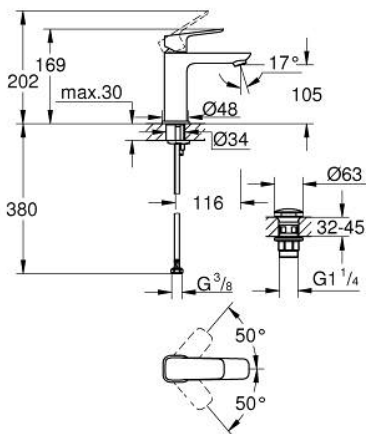

10 175 224 30 **GROHE CUBE0 SINGLE-LEVER BASIN MIXER 1/2"**
M-SIZE

PRODUCT DESCRIPTION

- Colour: matte black
- single hole installation
- metal lever
- GROHE SilkMove 28 mm ceramic cartridge
- adjustable flow rate limiter
- with temperature limiter
- GROHE EcoJoy - less water, perfect flow
- maximum flow rate (at 3 bar): 5 l/min
- GROHE FastFixation installation system
- smooth body with push-open waste set 1 1/4"
- flexible connection hoses

10 175 224 30 **GROHE CUBEO SINGLE-LEVER BASIN MIXER 1/2"**
M-SIZE

SPARE PARTS

- 1: Cubeo Lever (Spare part-nr. 1060132430)
 - 2: Cap (Spare part-nr. 465812430)
 - 3: Fitting ring (Spare part-nr. 07419000)
 - 4: Cartridge (Spare part-nr. 46580000)
 - 5: Mousseur (Spare part-nr. 481592430)
 - 6: Cubeo Rosette (Spare part-nr. 1060152430)
 - 7: Shank mounting kit (Spare part-nr. 46249000)
 - 8: Waste set with push-open plug (Spare part-nr. 658072430)
 - 9: Mounting wrench (Spare part-nr. 19017000)*
- * Optional accessories