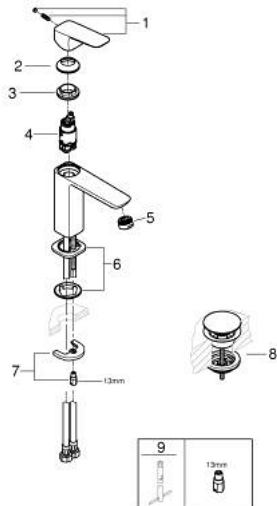

10 175 224 30 **GROHE CUBE0 SINGLE-LEVER BASIN MIXER 1/2"**
M-SIZE

PRODUCT DESCRIPTION

- Colour: matte black
- single hole installation
- metal lever
- GROHE SilkMove 28 mm ceramic cartridge
- adjustable flow rate limiter
- with temperature limiter
- GROHE EcoJoy - less water, perfect flow
- maximum flow rate (at 3 bar): 5 l/min
- GROHE FastFixation installation system
- smooth body with push-open waste set 1 1/4"
- flexible connection hoses

10 175 224 30 **GROHE CUBEO SINGLE-LEVER BASIN MIXER 1/2"**
M-SIZE

SPARE PARTS

- 1: Cubeo Lever (Spare part-nr. 1060132430)
 - 2: Cap (Spare part-nr. 465812430)
 - 3: Fitting ring (Spare part-nr. 07419000)
 - 4: Cartridge (Spare part-nr. 46580000)
 - 5: Mousseur (Spare part-nr. 481592430)
 - 6: Cubeo Rosette (Spare part-nr. 1060152430)
 - 7: Shank mounting kit (Spare part-nr. 46249000)
 - 8: Waste set with push-open plug (Spare part-nr. 658072430)
 - 9: Mounting wrench (Spare part-nr. 19017000)*
- * Optional accessories