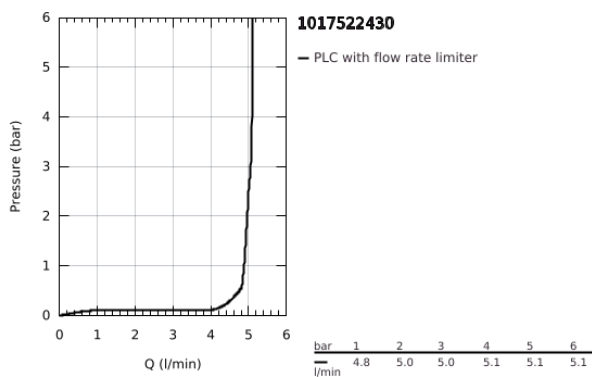

10 175 224 30 **GROHE CUBE0 SINGLE-LEVER BASIN MIXER 1/2"**
M-SIZE

PRODUCT DESCRIPTION

- Colour: matte black
- single hole installation
- metal lever
- GROHE SilkMove 28 mm ceramic cartridge
- adjustable flow rate limiter
- with temperature limiter
- GROHE EcoJoy - less water, perfect flow
- maximum flow rate (at 3 bar): 5 l/min
- GROHE FastFixation installation system
- smooth body with push-open waste set 1 1/4"
- flexible connection hoses

10 175 224 30 **GROHE CUBEO SINGLE-LEVER BASIN MIXER 1/2"**
M-SIZE

SPARE PARTS

- 1: Cubeo Lever (Spare part-nr. 1060132430)
 - 2: Cap (Spare part-nr. 465812430)
 - 3: Fitting ring (Spare part-nr. 07419000)
 - 4: Cartridge (Spare part-nr. 46580000)
 - 5: Mousseur (Spare part-nr. 481592430)
 - 6: Cubeo Rosette (Spare part-nr. 1060152430)
 - 7: Shank mounting kit (Spare part-nr. 46249000)
 - 8: Waste set with push-open plug (Spare part-nr. 658072430)
 - 9: Mounting wrench (Spare part-nr. 19017000)*
- * Optional accessories