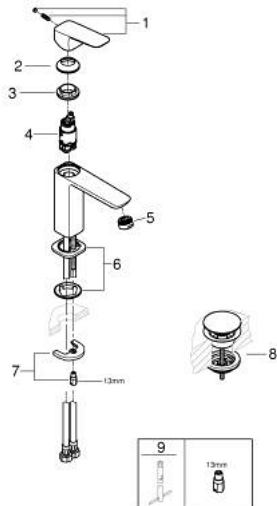

10 175 200 00 **GROHE CUBE0 SINGLE-LEVER BASIN MIXER 1/2"**
M-SIZE

PRODUCT DESCRIPTION

- Colour: chrome
- single hole installation
- metal lever
- GROHE SilkMove 28 mm ceramic cartridge
- adjustable flow rate limiter
- with temperature limiter
- GROHE LongLife finish
- GROHE EcoJoy - less water, perfect flow
- maximum flow rate (at 3 bar): 5 l/min
- GROHE FastFixation installation system
- smooth body with push-open waste set 1 1/4"
- flexible connection hoses

10 175 200 00 **GROHE CUBEO SINGLE-LEVER BASIN MIXER 1/2"**
M-SIZE

SPARE PARTS

- 1: Cubeo Lever (Spare part-nr. 1060130000)
 - 2: Cap (Spare part-nr. 46581000)
 - 3: Fitting ring (Spare part-nr. 07419000)
 - 4: Cartridge (Spare part-nr. 46580000)
 - 5: Mousseur (Spare part-nr. 48159000)
 - 6: Cubeo Rosette (Spare part-nr. 1060150000)
 - 7: Shank mounting kit (Spare part-nr. 46249000)
 - 8: Waste set with push-open plug (Spare part-nr. 65807000)
 - 9: Mounting wrench (Spare part-nr. 19017000)*
- * Optional accessories