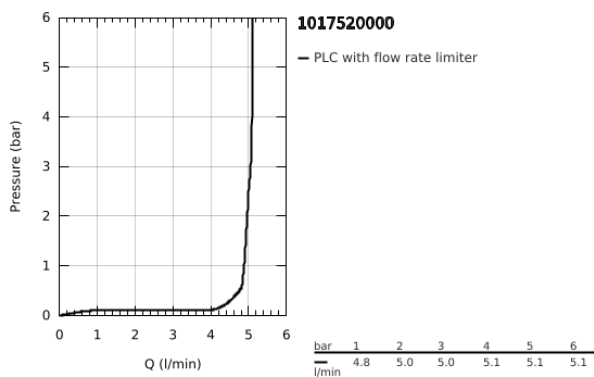

10 175 200 00 **GROHE CUBE0 SINGLE-LEVER BASIN MIXER 1/2"**
M-SIZE

PRODUCT DESCRIPTION

- Colour: chrome
- single hole installation
- metal lever
- GROHE SilkMove 28 mm ceramic cartridge
- adjustable flow rate limiter
- with temperature limiter
- GROHE LongLife finish
- GROHE EcoJoy - less water, perfect flow
- maximum flow rate (at 3 bar): 5 l/min
- GROHE FastFixation installation system
- smooth body with push-open waste set 1 1/4"
- flexible connection hoses

10 175 200 00 **GROHE CUBEO SINGLE-LEVER BASIN MIXER 1/2"**
M-SIZE

SPARE PARTS

- 1: Cubeo Lever (Spare part-nr. 1060130000)
 - 2: Cap (Spare part-nr. 46581000)
 - 3: Fitting ring (Spare part-nr. 07419000)
 - 4: Cartridge (Spare part-nr. 46580000)
 - 5: Mousseur (Spare part-nr. 48159000)
 - 6: Cubeo Rosette (Spare part-nr. 1060150000)
 - 7: Shank mounting kit (Spare part-nr. 46249000)
 - 8: Waste set with push-open plug (Spare part-nr. 65807000)
 - 9: Mounting wrench (Spare part-nr. 19017000)*
- * Optional accessories