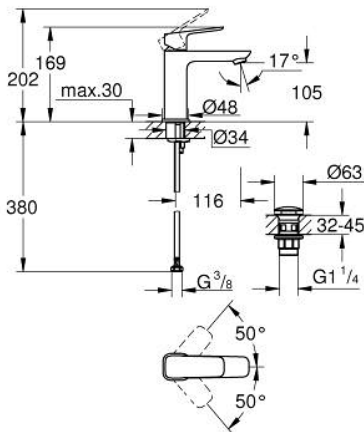

10 175 200 00 **GROHE CUBE0 SINGLE-LEVER BASIN MIXER 1/2"**
M-SIZE

PRODUCT DESCRIPTION

- Colour: chrome
- single hole installation
- metal lever
- GROHE SilkMove 28 mm ceramic cartridge
- adjustable flow rate limiter
- with temperature limiter
- GROHE LongLife finish
- GROHE EcoJoy - less water, perfect flow
- maximum flow rate (at 3 bar): 5 l/min
- GROHE FastFixation installation system
- smooth body with push-open waste set 1 1/4"
- flexible connection hoses

10 175 200 00 **GROHE CUBEO SINGLE-LEVER BASIN MIXER 1/2"**
M-SIZE

SPARE PARTS

- 1: Cubeo Lever (Spare part-nr. 1060130000)
 - 2: Cap (Spare part-nr. 46581000)
 - 3: Fitting ring (Spare part-nr. 07419000)
 - 4: Cartridge (Spare part-nr. 46580000)
 - 5: Mousseur (Spare part-nr. 48159000)
 - 6: Cubeo Rosette (Spare part-nr. 1060150000)
 - 7: Shank mounting kit (Spare part-nr. 46249000)
 - 8: Waste set with push-open plug (Spare part-nr. 65807000)
 - 9: Mounting wrench (Spare part-nr. 19017000)*
- * Optional accessories