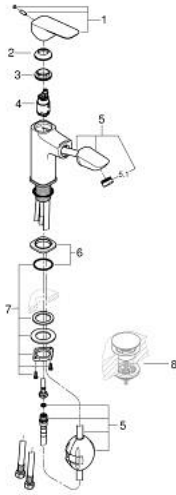

10 175 024 30 **GROHE CUBE0 SINGLE-LEVER BASIN MIXER 1/2"**
M-SIZE

PRODUCT DESCRIPTION

- Colour: matte black
- pull out spout
- single hole installation
- metal lever
- GROHE SilkMove 28 mm ceramic cartridge
- adjustable flow rate limiter
- with temperature limiter
- maximum flow rate (at 3 bar): 5 l/min
- rapid installation system
- MagneticDocking guarantees easy retraction and smooth docking of the spray head back to the starting position
- smooth body
- flexible connection hoses

10 175 024 30 **GROHE CUBE0 SINGLE-LEVER BASIN MIXER 1/2"**
M-SIZE

SPARE PARTS

- 1: lever (Spare part-nr. 1106832430)
 - 2: cap (Spare part-nr. 1106842430)
 - 3: Fitting ring (Spare part-nr. 46715000)
 - 4: Cartridge (Spare part-nr. 46963000)
 - 5: pull out spray (Spare part-nr. 1106852430)
 - 5.1: flow control (Spare part-nr. 1106862430)
 - 6: escutcheon (Spare part-nr. 1106872430)
 - 7: Shank fastening assembly (Spare part-nr. 48384000)
 - 8: Waste set with push-open plug (Spare part-nr. 658072430)*
- * Optional accessories