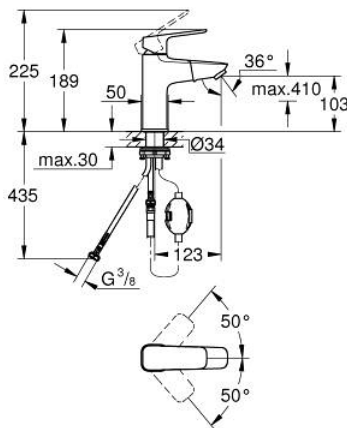

10 175 024 30 **GROHE CUBE0 SINGLE-LEVER BASIN MIXER 1/2"**
M-SIZE

PRODUCT DESCRIPTION

- Colour: matte black
- pull out spout
- single hole installation
- metal lever
- GROHE SilkMove 28 mm ceramic cartridge
- adjustable flow rate limiter
- with temperature limiter
- maximum flow rate (at 3 bar): 5 l/min
- rapid installation system
- MagneticDocking guarantees easy retraction and smooth docking of the spray head back to the starting position
- smooth body
- flexible connection hoses

10 175 024 30 **GROHE CUBE0 SINGLE-LEVER BASIN MIXER 1/2"**
M-SIZE

SPARE PARTS

- 1: lever (Spare part-nr. 1106832430)
 - 2: cap (Spare part-nr. 1106842430)
 - 3: Fitting ring (Spare part-nr. 46715000)
 - 4: Cartridge (Spare part-nr. 46963000)
 - 5: pull out spray (Spare part-nr. 1106852430)
 - 5.1: flow control (Spare part-nr. 1106862430)
 - 6: escutcheon (Spare part-nr. 1106872430)
 - 7: Shank fastening assembly (Spare part-nr. 48384000)
 - 8: Waste set with push-open plug (Spare part-nr. 658072430)*
- * Optional accessories