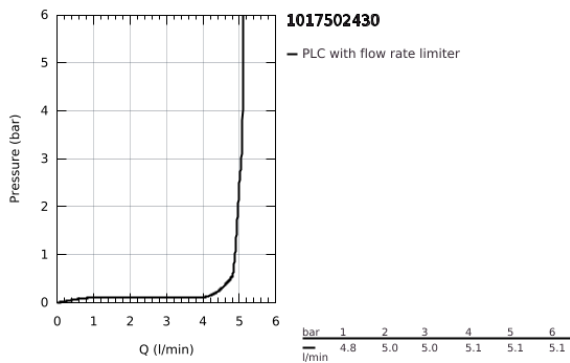

10 175 024 30 **GROHE CUBE0 SINGLE-LEVER BASIN MIXER 1/2"**
M-SIZE

PRODUCT DESCRIPTION

- Colour: matte black
- pull out spout
- single hole installation
- metal lever
- GROHE SilkMove 28 mm ceramic cartridge
- adjustable flow rate limiter
- with temperature limiter
- maximum flow rate (at 3 bar): 5 l/min
- rapid installation system
- MagneticDocking guarantees easy retraction and smooth docking of the spray head back to the starting position
- smooth body
- flexible connection hoses

10 175 024 30 **GROHE CUBE0 SINGLE-LEVER BASIN MIXER 1/2"**
M-SIZE

SPARE PARTS

- 1: lever (Spare part-nr. 1106832430)
 - 2: cap (Spare part-nr. 1106842430)
 - 3: Fitting ring (Spare part-nr. 46715000)
 - 4: Cartridge (Spare part-nr. 46963000)
 - 5: pull out spray (Spare part-nr. 1106852430)
 - 5.1: flow control (Spare part-nr. 1106862430)
 - 6: escutcheon (Spare part-nr. 1106872430)
 - 7: Shank fastening assembly (Spare part-nr. 48384000)
 - 8: Waste set with push-open plug (Spare part-nr. 658072430)*
- * Optional accessories