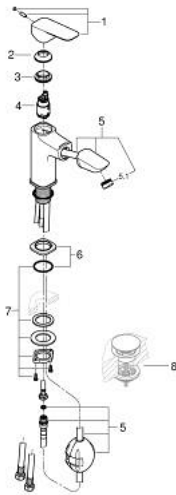

10 175 000 00 **GROHE CUBE0 SINGLE-LEVER BASIN MIXER 1/2"**  
**M-SIZE**

**PRODUCT DESCRIPTION**

- Colour: chrome
- pull out spout
- single hole installation
- metal lever
- GROHE SilkMove 28 mm ceramic cartridge
- adjustable flow rate limiter
- with temperature limiter
- GROHE LongLife finish
- maximum flow rate (at 3 bar): 5 l/min
- rapid installation system
- MagneticDocking guarantees easy retraction and smooth docking of the spray head back to the starting position
- smooth body
- flexible connection hoses

10 175 000 00 **GROHE CUBE0 SINGLE-LEVER BASIN MIXER 1/2"**  
**M-SIZE**

**SPARE PARTS**

- 1: lever (Spare part-nr. 1106830000)
  - 2: cap (Spare part-nr. 1106840000)
  - 3: Fitting ring (Spare part-nr. 46715000)
  - 4: Cartridge (Spare part-nr. 46963000)
  - 5: pull out spray (Spare part-nr. 1106850000)
  - 5.1: flow control (Spare part-nr. 1106860000)
  - 6: escutcheon (Spare part-nr. 1106870000)
  - 7: Shank fastening assembly (Spare part-nr. 48384000)
  - 8: Waste set with push-open plug (Spare part-nr. 65807000)\*
- \* Optional accessories