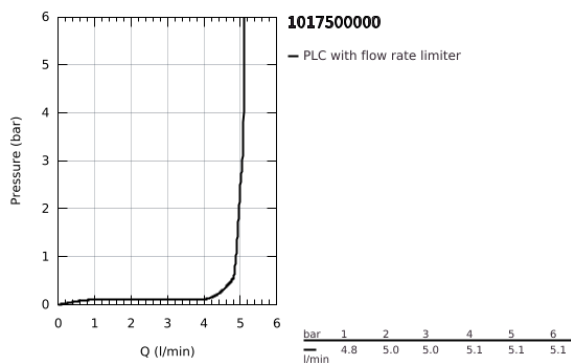

10 175 000 00 **GROHE CUBE0 SINGLE-LEVER BASIN MIXER 1/2"**  
**M-SIZE**

**PRODUCT DESCRIPTION**

- Colour: chrome
- pull out spout
- single hole installation
- metal lever
- GROHE SilkMove 28 mm ceramic cartridge
- adjustable flow rate limiter
- with temperature limiter
- GROHE LongLife finish
- maximum flow rate (at 3 bar): 5 l/min
- rapid installation system
- MagneticDocking guarantees easy retraction and smooth docking of the spray head back to the starting position
- smooth body
- flexible connection hoses

10 175 000 00 **GROHE CUBE0 SINGLE-LEVER BASIN MIXER 1/2"**  
**M-SIZE**

**SPARE PARTS**

- 1: lever (Spare part-nr. 1106830000)
  - 2: cap (Spare part-nr. 1106840000)
  - 3: Fitting ring (Spare part-nr. 46715000)
  - 4: Cartridge (Spare part-nr. 46963000)
  - 5: pull out spray (Spare part-nr. 1106850000)
  - 5.1: flow control (Spare part-nr. 1106860000)
  - 6: escutcheon (Spare part-nr. 1106870000)
  - 7: Shank fastening assembly (Spare part-nr. 48384000)
  - 8: Waste set with push-open plug (Spare part-nr. 65807000)\*
- \* Optional accessories