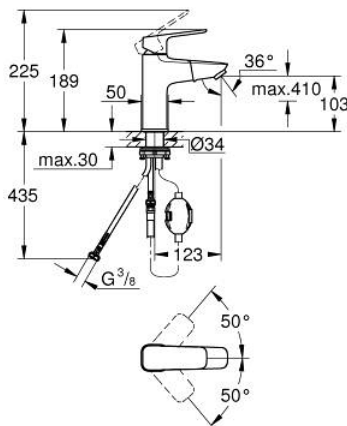

10 175 000 00 **GROHE CUBE0 SINGLE-LEVER BASIN MIXER 1/2"**  
**M-SIZE**

**PRODUCT DESCRIPTION**

- Colour: chrome
- pull out spout
- single hole installation
- metal lever
- GROHE SilkMove 28 mm ceramic cartridge
- adjustable flow rate limiter
- with temperature limiter
- GROHE LongLife finish
- maximum flow rate (at 3 bar): 5 l/min
- rapid installation system
- MagneticDocking guarantees easy retraction and smooth docking of the spray head back to the starting position
- smooth body
- flexible connection hoses

10 175 000 00 **GROHE CUBE0 SINGLE-LEVER BASIN MIXER 1/2"**  
**M-SIZE**

**SPARE PARTS**

- 1: lever (Spare part-nr. 1106830000)
  - 2: cap (Spare part-nr. 1106840000)
  - 3: Fitting ring (Spare part-nr. 46715000)
  - 4: Cartridge (Spare part-nr. 46963000)
  - 5: pull out spray (Spare part-nr. 1106850000)
  - 5.1: flow control (Spare part-nr. 1106860000)
  - 6: escutcheon (Spare part-nr. 1106870000)
  - 7: Shank fastening assembly (Spare part-nr. 48384000)
  - 8: Waste set with push-open plug (Spare part-nr. 65807000)\*
- \* Optional accessories