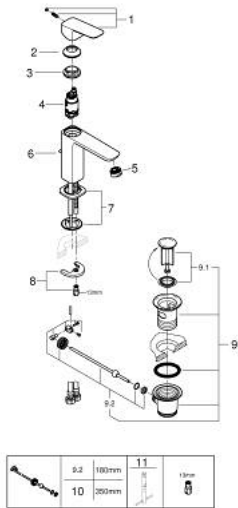

10 174 924 30 **GROHE CUBE0 SINGLE-LEVER BASIN MIXER 1/2"**
M-SIZE

PRODUCT DESCRIPTION

- Colour: matte black
- single hole installation
- metal lever
- GROHE SilkMove 28 mm ceramic cartridge
- adjustable flow rate limiter
- with temperature limiter
- GROHE EcoJoy - less water, perfect flow
- maximum flow rate (at 3 bar): 5 l/min
- GROHE FastFixation installation system
- pop-up waste set 1 1/4"
- flexible connection hoses

10 174 924 30 **GROHE CUBEO SINGLE-LEVER BASIN MIXER 1/2"**
M-SIZE

SPARE PARTS

- 1: Cubeo Lever (Spare part-nr. 1060132430)
 - 2: Cap (Spare part-nr. 465812430)
 - 3: Fitting ring (Spare part-nr. 07419000)
 - 4: Cartridge (Spare part-nr. 46580000)
 - 5: Mousseur (Spare part-nr. 481592430)
 - 6: lift rod (Spare part-nr. 659362430)
 - 7: Cubeo Rosette (Spare part-nr. 1060152430)
 - 8: Shank mounting kit (Spare part-nr. 46249000)
 - 9: Waste set 1 1/4" (Spare part-nr. 289102430)
 - 9.1: Plug (Spare part-nr. 071822430)
 - 9.2: Eccentric rod (Spare part-nr. 07052000)
 - 10: Eccentric rod (Spare part-nr. 07341000)*
 - 11: Mounting wrench (Spare part-nr. 19017000)*
- * Optional accessories