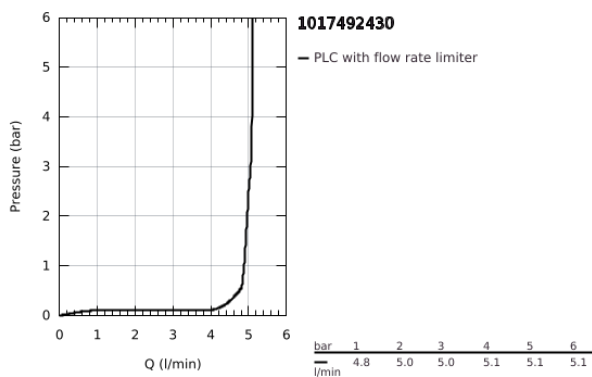

10 174 924 30 **GROHE CUBE0 SINGLE-LEVER BASIN MIXER 1/2"**
M-SIZE

PRODUCT DESCRIPTION

- Colour: matte black
- single hole installation
- metal lever
- GROHE SilkMove 28 mm ceramic cartridge
- adjustable flow rate limiter
- with temperature limiter
- GROHE EcoJoy - less water, perfect flow
- maximum flow rate (at 3 bar): 5 l/min
- GROHE FastFixation installation system
- pop-up waste set 1 1/4"
- flexible connection hoses

10 174 924 30 **GROHE CUBEO SINGLE-LEVER BASIN MIXER 1/2"**
M-SIZE

SPARE PARTS

- 1: Cubeo Lever (Spare part-nr. 1060132430)
 - 2: Cap (Spare part-nr. 465812430)
 - 3: Fitting ring (Spare part-nr. 07419000)
 - 4: Cartridge (Spare part-nr. 46580000)
 - 5: Mousseur (Spare part-nr. 481592430)
 - 6: lift rod (Spare part-nr. 659362430)
 - 7: Cubeo Rosette (Spare part-nr. 1060152430)
 - 8: Shank mounting kit (Spare part-nr. 46249000)
 - 9: Waste set 1 1/4" (Spare part-nr. 289102430)
 - 9.1: Plug (Spare part-nr. 071822430)
 - 9.2: Eccentric rod (Spare part-nr. 07052000)
 - 10: Eccentric rod (Spare part-nr. 07341000)*
 - 11: Mounting wrench (Spare part-nr. 19017000)*
- * Optional accessories