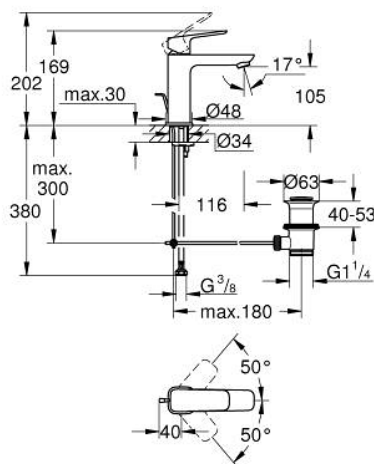

10 174 924 30 **GROHE CUBE0 SINGLE-LEVER BASIN MIXER 1/2"**
M-SIZE

PRODUCT DESCRIPTION

- Colour: matte black
- single hole installation
- metal lever
- GROHE SilkMove 28 mm ceramic cartridge
- adjustable flow rate limiter
- with temperature limiter
- GROHE EcoJoy - less water, perfect flow
- maximum flow rate (at 3 bar): 5 l/min
- GROHE FastFixation installation system
- pop-up waste set 1 1/4"
- flexible connection hoses

10 174 924 30 **GROHE CUBEO SINGLE-LEVER BASIN MIXER 1/2"**
M-SIZE

SPARE PARTS

- 1: Cubeo Lever (Spare part-nr. 1060132430)
 - 2: Cap (Spare part-nr. 465812430)
 - 3: Fitting ring (Spare part-nr. 07419000)
 - 4: Cartridge (Spare part-nr. 46580000)
 - 5: Mousseur (Spare part-nr. 481592430)
 - 6: lift rod (Spare part-nr. 659362430)
 - 7: Cubeo Rosette (Spare part-nr. 1060152430)
 - 8: Shank mounting kit (Spare part-nr. 46249000)
 - 9: Waste set 1 1/4" (Spare part-nr. 289102430)
 - 9.1: Plug (Spare part-nr. 071822430)
 - 9.2: Eccentric rod (Spare part-nr. 07052000)
 - 10: Eccentric rod (Spare part-nr. 07341000)*
 - 11: Mounting wrench (Spare part-nr. 19017000)*
- * Optional accessories