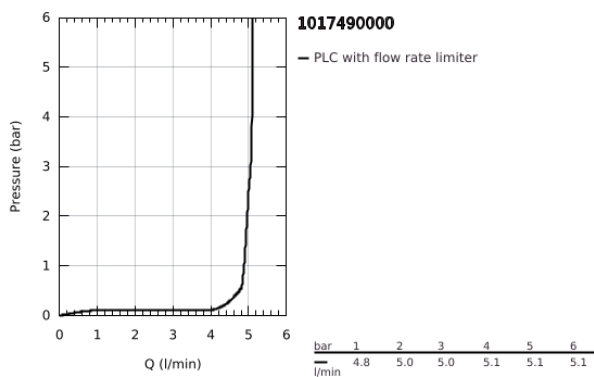

10 174 900 00 **GROHE CUBE0 SINGLE-LEVER BASIN MIXER 1/2"**
M-SIZE

PRODUCT DESCRIPTION

- Colour: chrome
- single hole installation
- metal lever
- GROHE SilkMove 28 mm ceramic cartridge
- adjustable flow rate limiter
- with temperature limiter
- GROHE EcoJoy - less water, perfect flow
- maximum flow rate (at 3 bar): 5 l/min
- GROHE FastFixation installation system
- pop-up waste set 1 1/4"
- flexible connection hoses

10 174 900 00 **GROHE CUBEO SINGLE-LEVER BASIN MIXER 1/2"**
M-SIZE

SPARE PARTS

- 1: Cubeo Lever (Spare part-nr. 1060130000)
 - 2: Cap (Spare part-nr. 46581000)
 - 3: Fitting ring (Spare part-nr. 07419000)
 - 4: Cartridge (Spare part-nr. 46580000)
 - 5: Mousseur (Spare part-nr. 48159000)
 - 6: Lift rod (Spare part-nr. 65936PD0)
 - 7: Cubeo Rosette (Spare part-nr. 1060150000)
 - 8: Shank mounting kit (Spare part-nr. 46249000)
 - 9: Waste set 1 1/4" (Spare part-nr. 28910000)
 - 9.1: Plug (Spare part-nr. 07182000)
 - 9.2: Eccentric rod (Spare part-nr. 07052000)
 - 10: Eccentric rod (Spare part-nr. 07341000)*
 - 11: Mounting wrench (Spare part-nr. 19017000)*
- * Optional accessories