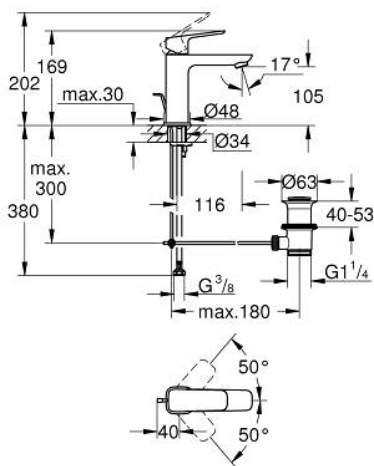

10 174 900 00 **GROHE CUBE0 SINGLE-LEVER BASIN MIXER 1/2"**
M-SIZE

PRODUCT DESCRIPTION

- Colour: chrome
- single hole installation
- metal lever
- GROHE SilkMove 28 mm ceramic cartridge
- adjustable flow rate limiter
- with temperature limiter
- GROHE EcoJoy - less water, perfect flow
- maximum flow rate (at 3 bar): 5 l/min
- GROHE FastFixation installation system
- pop-up waste set 1 1/4"
- flexible connection hoses

10 174 900 00 **GROHE CUBEO SINGLE-LEVER BASIN MIXER 1/2"**
M-SIZE

SPARE PARTS

- 1: Cubeo Lever (Spare part-nr. 1060130000)
 - 2: Cap (Spare part-nr. 46581000)
 - 3: Fitting ring (Spare part-nr. 07419000)
 - 4: Cartridge (Spare part-nr. 46580000)
 - 5: Mousseur (Spare part-nr. 48159000)
 - 6: Lift rod (Spare part-nr. 65936PD0)
 - 7: Cubeo Rosette (Spare part-nr. 1060150000)
 - 8: Shank mounting kit (Spare part-nr. 46249000)
 - 9: Waste set 1 1/4" (Spare part-nr. 28910000)
 - 9.1: Plug (Spare part-nr. 07182000)
 - 9.2: Eccentric rod (Spare part-nr. 07052000)
 - 10: Eccentric rod (Spare part-nr. 07341000)*
 - 11: Mounting wrench (Spare part-nr. 19017000)*
- * Optional accessories