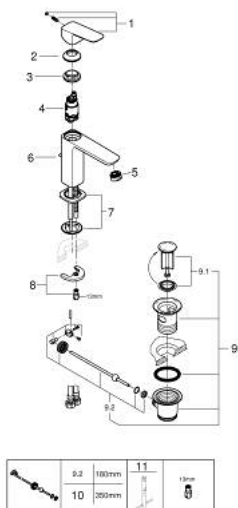

10 174 900 00 **GROHE CUBE0 SINGLE-LEVER BASIN MIXER 1/2"**
M-SIZE

PRODUCT DESCRIPTION

- Colour: chrome
- single hole installation
- metal lever
- GROHE SilkMove 28 mm ceramic cartridge
- adjustable flow rate limiter
- with temperature limiter
- GROHE EcoJoy - less water, perfect flow
- maximum flow rate (at 3 bar): 5 l/min
- GROHE FastFixation installation system
- pop-up waste set 1 1/4"
- flexible connection hoses

10 174 900 00 **GROHE CUBEO SINGLE-LEVER BASIN MIXER 1/2"**
M-SIZE

SPARE PARTS

- 1: Cubeo Lever (Spare part-nr. 1060130000)
 - 2: Cap (Spare part-nr. 46581000)
 - 3: Fitting ring (Spare part-nr. 07419000)
 - 4: Cartridge (Spare part-nr. 46580000)
 - 5: Mousseur (Spare part-nr. 48159000)
 - 6: Lift rod (Spare part-nr. 65936PD0)
 - 7: Cubeo Rosette (Spare part-nr. 1060150000)
 - 8: Shank mounting kit (Spare part-nr. 46249000)
 - 9: Waste set 1 1/4" (Spare part-nr. 28910000)
 - 9.1: Plug (Spare part-nr. 07182000)
 - 9.2: Eccentric rod (Spare part-nr. 07052000)
 - 10: Eccentric rod (Spare part-nr. 07341000)*
 - 11: Mounting wrench (Spare part-nr. 19017000)*
- * Optional accessories