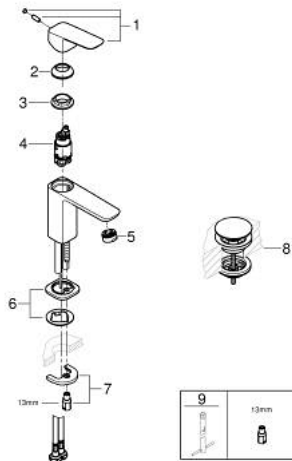

10 173 224 30 **GROHE CUBE0 SINGLE-LEVER BASIN MIXER 1/2"**
S-SIZE

PRODUCT DESCRIPTION

- Colour: matte black
- single hole installation
- metal lever
- GROHE SilkMove 28 mm ceramic cartridge
- EcoMode - cold water flow in mid-lever position saves energy
- adjustable flow rate limiter
- with temperature limiter
- GROHE EcoJoy - less water, perfect flow
- maximum flow rate (at 3 bar): 5 l/min
- GROHE FastFixation installation system
- smooth body with push-open waste set 1 1/4"
- flexible connection hoses

10 173 224 30 **GROHE CUBEO SINGLE-LEVER BASIN MIXER 1/2"**
S-SIZE

SPARE PARTS

- 1: lever (Spare part-nr. 1060182430)
 - 2: Cap (Spare part-nr. 465812430)
 - 3: Fitting ring (Spare part-nr. 07419000)
 - 4: Cubeo Cartridge (Spare part-nr. 1060179990)
 - 5: Mousseur (Spare part-nr. 481592430)
 - 6: Cubeo Rosette (Spare part-nr. 1060152430)
 - 7: Shank mounting kit (Spare part-nr. 46249000)
 - 8: Waste set with push-open plug (Spare part-nr. 658072430)
 - 9: Mounting wrench (Spare part-nr. 19017000)*
- * Optional accessories