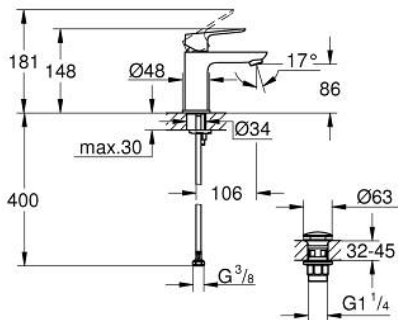

10 173 224 30 **GROHE CUBE0 SINGLE-LEVER BASIN MIXER 1/2"**
S-SIZE

PRODUCT DESCRIPTION

- Colour: matte black
- single hole installation
- metal lever
- GROHE SilkMove 28 mm ceramic cartridge
- EcoMode - cold water flow in mid-lever position saves energy
- adjustable flow rate limiter
- with temperature limiter
- GROHE EcoJoy - less water, perfect flow
- maximum flow rate (at 3 bar): 5 l/min
- GROHE FastFixation installation system
- smooth body with push-open waste set 1 1/4"
- flexible connection hoses

10 173 224 30 **GROHE CUBEO SINGLE-LEVER BASIN MIXER 1/2"**
S-SIZE

SPARE PARTS

- 1: lever (Spare part-nr. 1060182430)
 - 2: Cap (Spare part-nr. 465812430)
 - 3: Fitting ring (Spare part-nr. 07419000)
 - 4: Cubeo Cartridge (Spare part-nr. 1060179990)
 - 5: Mousseur (Spare part-nr. 481592430)
 - 6: Cubeo Rosette (Spare part-nr. 1060152430)
 - 7: Shank mounting kit (Spare part-nr. 46249000)
 - 8: Waste set with push-open plug (Spare part-nr. 658072430)
 - 9: Mounting wrench (Spare part-nr. 19017000)*
- * Optional accessories