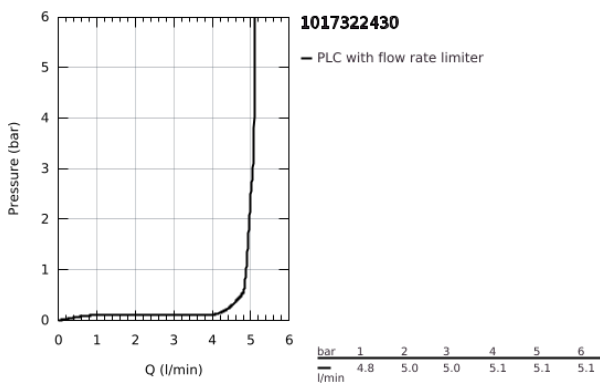

10 173 224 30 **GROHE CUBE0 SINGLE-LEVER BASIN MIXER 1/2"**
S-SIZE

PRODUCT DESCRIPTION

- Colour: matte black
- single hole installation
- metal lever
- GROHE SilkMove 28 mm ceramic cartridge
- EcoMode - cold water flow in mid-lever position saves energy
- adjustable flow rate limiter
- with temperature limiter
- GROHE EcoJoy - less water, perfect flow
- maximum flow rate (at 3 bar): 5 l/min
- GROHE FastFixation installation system
- smooth body with push-open waste set 1 1/4"
- flexible connection hoses

10 173 224 30 **GROHE CUBEO SINGLE-LEVER BASIN MIXER 1/2"**
S-SIZE

SPARE PARTS

- 1: lever (Spare part-nr. 1060182430)
 - 2: Cap (Spare part-nr. 465812430)
 - 3: Fitting ring (Spare part-nr. 07419000)
 - 4: Cubeo Cartridge (Spare part-nr. 1060179990)
 - 5: Mousseur (Spare part-nr. 481592430)
 - 6: Cubeo Rosette (Spare part-nr. 1060152430)
 - 7: Shank mounting kit (Spare part-nr. 46249000)
 - 8: Waste set with push-open plug (Spare part-nr. 658072430)
 - 9: Mounting wrench (Spare part-nr. 19017000)*
- * Optional accessories