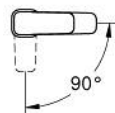

10 173 200 00 **GROHE CUBE0 SINGLE-LEVER BASIN MIXER 1/2"**
S-SIZE

PRODUCT DESCRIPTION

- Colour: chrome
- single hole installation
- metal lever
- GROHE SilkMove 28 mm ceramic cartridge
- EcoMode - cold water flow in mid-lever position saves energy
- adjustable flow rate limiter
- with temperature limiter
- GROHE LongLife finish
- GROHE EcoJoy - less water, perfect flow
- maximum flow rate (at 3 bar): 5 l/min
- GROHE FastFixation installation system
- smooth body with push-open waste set 1 1/4"
- flexible connection hoses

10 173 200 00 **GROHE CUBEO SINGLE-LEVER BASIN MIXER 1/2"**
S-SIZE

SPARE PARTS

- 1: Cubeo Lever (Spare part-nr. 1060180000)
 - 2: Cap (Spare part-nr. 46581000)
 - 3: Fitting ring (Spare part-nr. 07419000)
 - 4: Cubeo Cartridge (Spare part-nr. 1060179990)
 - 5: Mousseur (Spare part-nr. 48159000)
 - 6: Cubeo Rosette (Spare part-nr. 1060150000)
 - 7: Shank mounting kit (Spare part-nr. 46249000)
 - 8: Waste set with push-open plug (Spare part-nr. 65807000)
 - 9: Mounting wrench (Spare part-nr. 19017000)*
- * Optional accessories