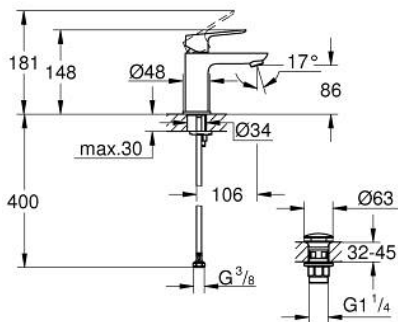

10 173 200 00 **GROHE CUBE0 SINGLE-LEVER BASIN MIXER 1/2"**
S-SIZE

PRODUCT DESCRIPTION

- Colour: chrome
- single hole installation
- metal lever
- GROHE SilkMove 28 mm ceramic cartridge
- EcoMode - cold water flow in mid-lever position saves energy
- adjustable flow rate limiter
- with temperature limiter
- GROHE LongLife finish
- GROHE EcoJoy - less water, perfect flow
- maximum flow rate (at 3 bar): 5 l/min
- GROHE FastFixation installation system
- smooth body with push-open waste set 1 1/4"
- flexible connection hoses

10 173 200 00 **GROHE CUBEO SINGLE-LEVER BASIN MIXER 1/2"**
S-SIZE

SPARE PARTS

- 1: Cubeo Lever (Spare part-nr. 1060180000)
 - 2: Cap (Spare part-nr. 46581000)
 - 3: Fitting ring (Spare part-nr. 07419000)
 - 4: Cubeo Cartridge (Spare part-nr. 1060179990)
 - 5: Mousseur (Spare part-nr. 48159000)
 - 6: Cubeo Rosette (Spare part-nr. 1060150000)
 - 7: Shank mounting kit (Spare part-nr. 46249000)
 - 8: Waste set with push-open plug (Spare part-nr. 65807000)
 - 9: Mounting wrench (Spare part-nr. 19017000)*
- * Optional accessories