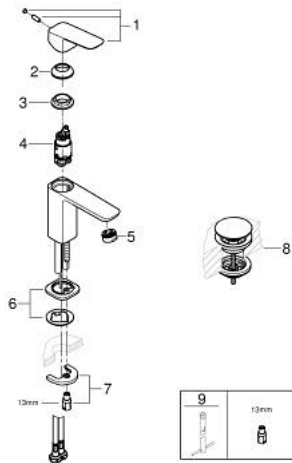

10 173 200 00 **GROHE CUBE0 SINGLE-LEVER BASIN MIXER 1/2"**
S-SIZE

PRODUCT DESCRIPTION

- Colour: chrome
- single hole installation
- metal lever
- GROHE SilkMove 28 mm ceramic cartridge
- EcoMode - cold water flow in mid-lever position saves energy
- adjustable flow rate limiter
- with temperature limiter
- GROHE LongLife finish
- GROHE EcoJoy - less water, perfect flow
- maximum flow rate (at 3 bar): 5 l/min
- GROHE FastFixation installation system
- smooth body with push-open waste set 1 1/4"
- flexible connection hoses

10 173 200 00 **GROHE CUBEO SINGLE-LEVER BASIN MIXER 1/2"**
S-SIZE

SPARE PARTS

- 1: Cubeo Lever (Spare part-nr. 1060180000)
 - 2: Cap (Spare part-nr. 46581000)
 - 3: Fitting ring (Spare part-nr. 07419000)
 - 4: Cubeo Cartridge (Spare part-nr. 1060179990)
 - 5: Mousseur (Spare part-nr. 48159000)
 - 6: Cubeo Rosette (Spare part-nr. 1060150000)
 - 7: Shank mounting kit (Spare part-nr. 46249000)
 - 8: Waste set with push-open plug (Spare part-nr. 65807000)
 - 9: Mounting wrench (Spare part-nr. 19017000)*
- * Optional accessories