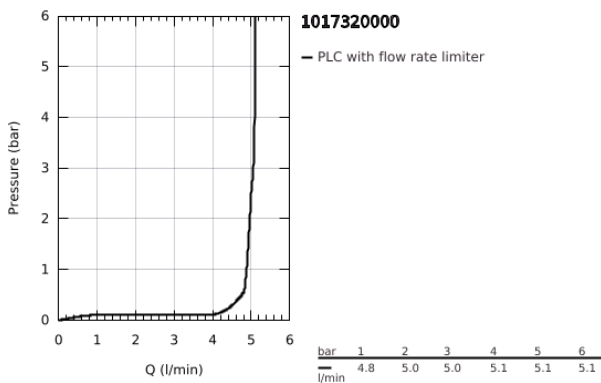

10 173 200 00 **GROHE CUBE0 SINGLE-LEVER BASIN MIXER 1/2"**
S-SIZE

PRODUCT DESCRIPTION

- Colour: chrome
- single hole installation
- metal lever
- GROHE SilkMove 28 mm ceramic cartridge
- EcoMode - cold water flow in mid-lever position saves energy
- adjustable flow rate limiter
- with temperature limiter
- GROHE LongLife finish
- GROHE EcoJoy - less water, perfect flow
- maximum flow rate (at 3 bar): 5 l/min
- GROHE FastFixation installation system
- smooth body with push-open waste set 1 1/4"
- flexible connection hoses

10 173 200 00 **GROHE CUBEO SINGLE-LEVER BASIN MIXER 1/2"**
S-SIZE

SPARE PARTS

- 1: Cubeo Lever (Spare part-nr. 1060180000)
 - 2: Cap (Spare part-nr. 46581000)
 - 3: Fitting ring (Spare part-nr. 07419000)
 - 4: Cubeo Cartridge (Spare part-nr. 1060179990)
 - 5: Mousseur (Spare part-nr. 48159000)
 - 6: Cubeo Rosette (Spare part-nr. 1060150000)
 - 7: Shank mounting kit (Spare part-nr. 46249000)
 - 8: Waste set with push-open plug (Spare part-nr. 65807000)
 - 9: Mounting wrench (Spare part-nr. 19017000)*
- * Optional accessories