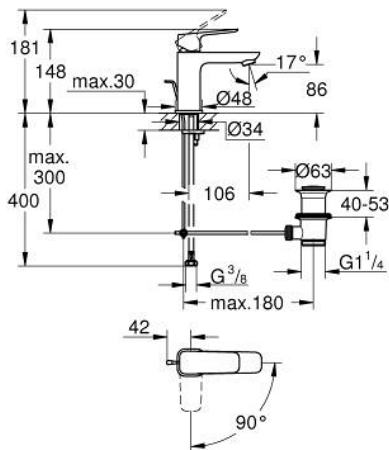

10 173 124 30 **GROHE CUBE0 SINGLE-LEVER BASIN MIXER 1/2"**
S-SIZE

PRODUCT DESCRIPTION

- Colour: matte black
- single hole installation
- metal lever
- GROHE SilkMove 28 mm ceramic cartridge
- OpenCold - cold water flow in mid-lever position
- adjustable flow rate limiter
- with temperature limiter
- Low Flow Rate for exceptional efficiency
- maximum flow rate (at 3 bar): 3.5 l/min
- GROHE FastFixation installation system
- pop-up waste set 1 1/4"
- flexible connection hoses

10 173 124 30 GROHE CUBE0 SINGLE-LEVER BASIN MIXER 1/2" S-SIZE

SPARE PARTS

- 1: lever (Spare part-nr. 1060182430)
 - 2: Cap (Spare part-nr. 465812430)
 - 3: Fitting ring (Spare part-nr. 07419000)
 - 4: cartridge (Spare part-nr. 1150639990)
 - 5: flow control (Spare part-nr. 426042430)
 - 6: lift rod (Spare part-nr. 659362430)
 - 7: Cubeo Rosette (Spare part-nr. 1060152430)
 - 8: Shank mounting kit (Spare part-nr. 46249000)
 - 9: Waste set 1 1/4" (Spare part-nr. 289102430)
 - 9.1: Plug (Spare part-nr. 071822430)
 - 9.2: Eccentric rod (Spare part-nr. 07052000)
 - 10: Mounting wrench (Spare part-nr. 19017000)*
 - 11: Eccentric rod (Spare part-nr. 07341000)*
- * Optional accessories