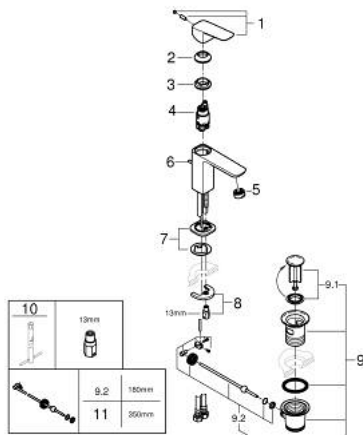

10 173 124 30 **GROHE CUBE0 SINGLE-LEVER BASIN MIXER 1/2"**
S-SIZE

PRODUCT DESCRIPTION

- Colour: matte black
- single hole installation
- metal lever
- GROHE SilkMove 28 mm ceramic cartridge
- OpenCold - cold water flow in mid-lever position
- adjustable flow rate limiter
- with temperature limiter
- Low Flow Rate for exceptional efficiency
- maximum flow rate (at 3 bar): 3.5 l/min
- GROHE FastFixation installation system
- pop-up waste set 1 1/4"
- flexible connection hoses

10 173 124 30 GROHE CUBE0 SINGLE-LEVER BASIN MIXER 1/2" S-SIZE

SPARE PARTS

- 1: lever (Spare part-nr. 1060182430)
 - 2: Cap (Spare part-nr. 465812430)
 - 3: Fitting ring (Spare part-nr. 07419000)
 - 4: cartridge (Spare part-nr. 1150639990)
 - 5: flow control (Spare part-nr. 426042430)
 - 6: lift rod (Spare part-nr. 659362430)
 - 7: Cubeo Rosette (Spare part-nr. 1060152430)
 - 8: Shank mounting kit (Spare part-nr. 46249000)
 - 9: Waste set 1 1/4" (Spare part-nr. 289102430)
 - 9.1: Plug (Spare part-nr. 071822430)
 - 9.2: Eccentric rod (Spare part-nr. 07052000)
 - 10: Mounting wrench (Spare part-nr. 19017000)*
 - 11: Eccentric rod (Spare part-nr. 07341000)*
- * Optional accessories