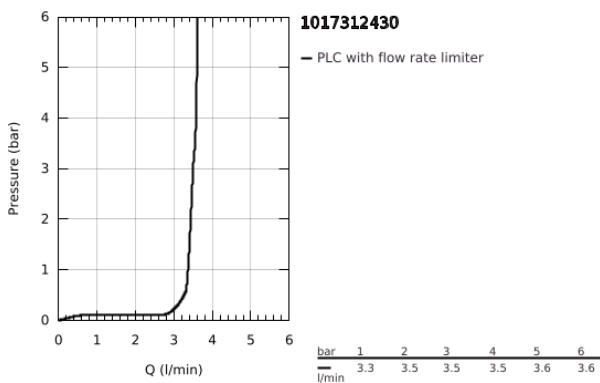

10 173 124 30 **GROHE CUBE0 SINGLE-LEVER BASIN MIXER 1/2"**
S-SIZE

PRODUCT DESCRIPTION

- Colour: matte black
- single hole installation
- metal lever
- GROHE SilkMove 28 mm ceramic cartridge
- OpenCold - cold water flow in mid-lever position
- adjustable flow rate limiter
- with temperature limiter
- Low Flow Rate for exceptional efficiency
- maximum flow rate (at 3 bar): 3.5 l/min
- GROHE FastFixation installation system
- pop-up waste set 1 1/4"
- flexible connection hoses

10 173 124 30 GROHE CUBE0 SINGLE-LEVER BASIN MIXER 1/2" S-SIZE

SPARE PARTS

- 1: lever (Spare part-nr. 1060182430)
 - 2: Cap (Spare part-nr. 465812430)
 - 3: Fitting ring (Spare part-nr. 07419000)
 - 4: cartridge (Spare part-nr. 1150639990)
 - 5: flow control (Spare part-nr. 426042430)
 - 6: lift rod (Spare part-nr. 659362430)
 - 7: Cubeo Rosette (Spare part-nr. 1060152430)
 - 8: Shank mounting kit (Spare part-nr. 46249000)
 - 9: Waste set 1 1/4" (Spare part-nr. 289102430)
 - 9.1: Plug (Spare part-nr. 071822430)
 - 9.2: Eccentric rod (Spare part-nr. 07052000)
 - 10: Mounting wrench (Spare part-nr. 19017000)*
 - 11: Eccentric rod (Spare part-nr. 07341000)*
- * Optional accessories