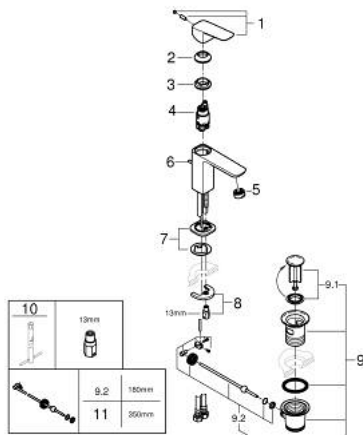

10 173 100 00 **GROHE CUBE0 SINGLE-LEVER BASIN MIXER 1/2"**
S-SIZE

PRODUCT DESCRIPTION

- Colour: chrome
- single hole installation
- metal lever
- GROHE SilkMove 28 mm ceramic cartridge
- OpenCold - cold water flow in mid-lever position
- adjustable flow rate limiter
- with temperature limiter
- GROHE LongLife finish
- Low Flow Rate for exceptional efficiency
- maximum flow rate (at 3 bar): 3.5 l/min
- GROHE FastFixation installation system
- pop-up waste set 1 1/4"
- flexible connection hoses

10 173 100 00 **GROHE CUBEO SINGLE-LEVER BASIN MIXER 1/2"**
S-SIZE

SPARE PARTS

- 1: Cubeo Lever (Spare part-nr. 1060180000)
 - 2: Cap (Spare part-nr. 46581000)
 - 3: Fitting ring (Spare part-nr. 07419000)
 - 4: cartridge (Spare part-nr. 1150639990)
 - 5: Mousseur (Spare part-nr. 42604000)
 - 6: Lift rod (Spare part-nr. 65936PDO)
 - 7: Cubeo Rosette (Spare part-nr. 1060150000)
 - 8: Shank mounting kit (Spare part-nr. 46249000)
 - 9: Waste set 1 1/4" (Spare part-nr. 28910000)
 - 9.1: Plug (Spare part-nr. 07182000)
 - 9.2: Eccentric rod (Spare part-nr. 07052000)
 - 10: Mounting wrench (Spare part-nr. 19017000)*
 - 11: Eccentric rod (Spare part-nr. 07341000)*
- * Optional accessories