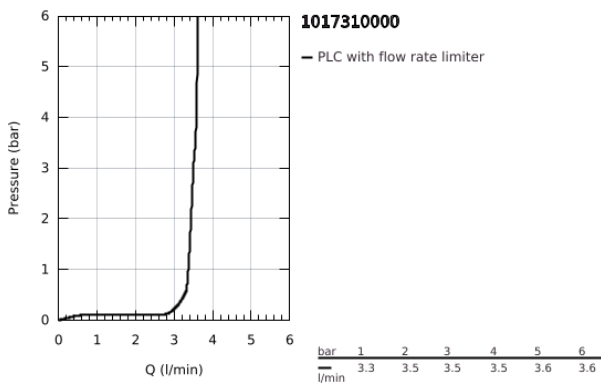

10 173 100 00 **GROHE CUBE0 SINGLE-LEVER BASIN MIXER 1/2"**
S-SIZE

PRODUCT DESCRIPTION

- Colour: chrome
- single hole installation
- metal lever
- GROHE SilkMove 28 mm ceramic cartridge
- OpenCold - cold water flow in mid-lever position
- adjustable flow rate limiter
- with temperature limiter
- GROHE LongLife finish
- Low Flow Rate for exceptional efficiency
- maximum flow rate (at 3 bar): 3.5 l/min
- GROHE FastFixation installation system
- pop-up waste set 1 1/4"
- flexible connection hoses

10 173 100 00 **GROHE CUBEO SINGLE-LEVER BASIN MIXER 1/2"**
S-SIZE

SPARE PARTS

- 1: Cubeo Lever (Spare part-nr. 1060180000)
 - 2: Cap (Spare part-nr. 46581000)
 - 3: Fitting ring (Spare part-nr. 07419000)
 - 4: cartridge (Spare part-nr. 1150639990)
 - 5: Mousseur (Spare part-nr. 42604000)
 - 6: Lift rod (Spare part-nr. 65936PDO)
 - 7: Cubeo Rosette (Spare part-nr. 1060150000)
 - 8: Shank mounting kit (Spare part-nr. 46249000)
 - 9: Waste set 1 1/4" (Spare part-nr. 28910000)
 - 9.1: Plug (Spare part-nr. 07182000)
 - 9.2: Eccentric rod (Spare part-nr. 07052000)
 - 10: Mounting wrench (Spare part-nr. 19017000)*
 - 11: Eccentric rod (Spare part-nr. 07341000)*
- * Optional accessories