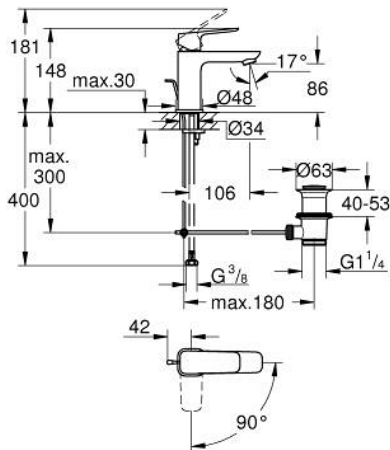

10 173 100 00 **GROHE CUBE0 SINGLE-LEVER BASIN MIXER 1/2"**
S-SIZE

PRODUCT DESCRIPTION

- Colour: chrome
- single hole installation
- metal lever
- GROHE SilkMove 28 mm ceramic cartridge
- OpenCold - cold water flow in mid-lever position
- adjustable flow rate limiter
- with temperature limiter
- GROHE LongLife finish
- Low Flow Rate for exceptional efficiency
- maximum flow rate (at 3 bar): 3.5 l/min
- GROHE FastFixation installation system
- pop-up waste set 1 1/4"
- flexible connection hoses

10 173 100 00 **GROHE CUBEO SINGLE-LEVER BASIN MIXER 1/2"**
S-SIZE

SPARE PARTS

- 1: Cubeo Lever (Spare part-nr. 1060180000)
 - 2: Cap (Spare part-nr. 46581000)
 - 3: Fitting ring (Spare part-nr. 07419000)
 - 4: cartridge (Spare part-nr. 1150639990)
 - 5: Mousseur (Spare part-nr. 42604000)
 - 6: Lift rod (Spare part-nr. 65936PDO)
 - 7: Cubeo Rosette (Spare part-nr. 1060150000)
 - 8: Shank mounting kit (Spare part-nr. 46249000)
 - 9: Waste set 1 1/4" (Spare part-nr. 28910000)
 - 9.1: Plug (Spare part-nr. 07182000)
 - 9.2: Eccentric rod (Spare part-nr. 07052000)
 - 10: Mounting wrench (Spare part-nr. 19017000)*
 - 11: Eccentric rod (Spare part-nr. 07341000)*
- * Optional accessories