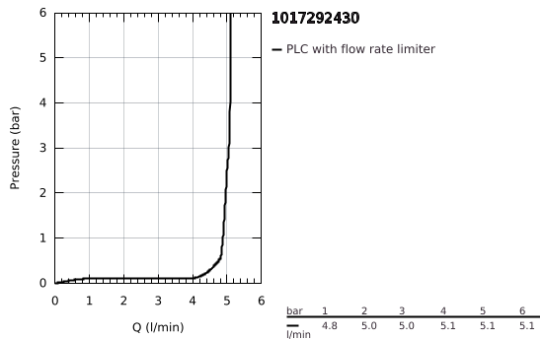

10 172 924 30 **GROHE CUBE0 SINGLE-LEVER BASIN MIXER 1/2"**  
**XL-SIZE**

**PRODUCT DESCRIPTION**

- Colour: matte black
- single hole installation
- for free-standing basins
- metal lever
- GROHE SilkMove 28 mm ceramic cartridge
- adjustable flow rate limiter
- with temperature limiter
- GROHE EcoJoy - less water, perfect flow
- maximum flow rate (at 3 bar): 5 l/min
- GROHE AquaGuide adjustable mousseur
- GROHE FastFixation installation system
- smooth body
- flexible connection hoses

10 172 924 30 **GROHE CUBE0 SINGLE-LEVER BASIN MIXER 1/2"**  
**XL-SIZE**

**SPARE PARTS**

- 1: Cubeo Lever (Spare part-nr. 1060132430)
  - 2: Cap (Spare part-nr. 465812430)
  - 3: Fitting ring (Spare part-nr. 07419000)
  - 4: Cartridge (Spare part-nr. 46580000)
  - 5: Flow straightener (Spare part-nr. 468372430)
  - 6: escutcheon (Spare part-nr. 1060162430)
  - 7: Support plate (Spare part-nr. 05334000)
  - 8: Shank fastening assembly (Spare part-nr. 48384000)
  - 9: Waste set with push-open plug (Spare part-nr. 658072430)\*
- \* Optional accessories