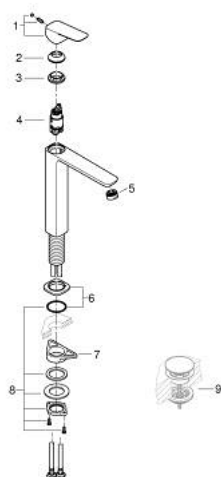

10 172 924 30 **GROHE CUBE0 SINGLE-LEVER BASIN MIXER 1/2"**  
**XL-SIZE**

**PRODUCT DESCRIPTION**

- Colour: matte black
- single hole installation
- for free-standing basins
- metal lever
- GROHE SilkMove 28 mm ceramic cartridge
- adjustable flow rate limiter
- with temperature limiter
- GROHE EcoJoy - less water, perfect flow
- maximum flow rate (at 3 bar): 5 l/min
- GROHE AquaGuide adjustable mousseur
- GROHE FastFixation installation system
- smooth body
- flexible connection hoses

10 172 924 30 **GROHE CUBE0 SINGLE-LEVER BASIN MIXER 1/2"**  
**XL-SIZE**

**SPARE PARTS**

- 1: Cubeo Lever (Spare part-nr. 1060132430)
  - 2: Cap (Spare part-nr. 465812430)
  - 3: Fitting ring (Spare part-nr. 07419000)
  - 4: Cartridge (Spare part-nr. 46580000)
  - 5: Flow straightener (Spare part-nr. 468372430)
  - 6: escutcheon (Spare part-nr. 1060162430)
  - 7: Support plate (Spare part-nr. 05334000)
  - 8: Shank fastening assembly (Spare part-nr. 48384000)
  - 9: Waste set with push-open plug (Spare part-nr. 658072430)\*
- \* Optional accessories