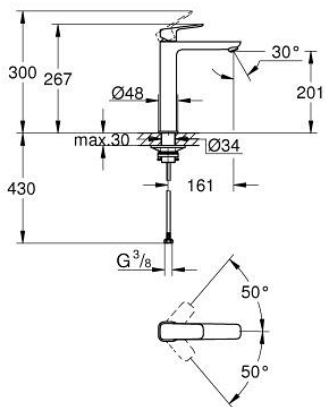

10 172 924 30 **GROHE CUBE0 SINGLE-LEVER BASIN MIXER 1/2"**  
**XL-SIZE**

**PRODUCT DESCRIPTION**

- Colour: matte black
- single hole installation
- for free-standing basins
- metal lever
- GROHE SilkMove 28 mm ceramic cartridge
- adjustable flow rate limiter
- with temperature limiter
- GROHE EcoJoy - less water, perfect flow
- maximum flow rate (at 3 bar): 5 l/min
- GROHE AquaGuide adjustable mousseur
- GROHE FastFixation installation system
- smooth body
- flexible connection hoses

10 172 924 30 **GROHE CUBE0 SINGLE-LEVER BASIN MIXER 1/2"**  
**XL-SIZE**

**SPARE PARTS**

- 1: Cubeo Lever (Spare part-nr. 1060132430)
  - 2: Cap (Spare part-nr. 465812430)
  - 3: Fitting ring (Spare part-nr. 07419000)
  - 4: Cartridge (Spare part-nr. 46580000)
  - 5: Flow straightener (Spare part-nr. 468372430)
  - 6: escutcheon (Spare part-nr. 1060162430)
  - 7: Support plate (Spare part-nr. 05334000)
  - 8: Shank fastening assembly (Spare part-nr. 48384000)
  - 9: Waste set with push-open plug (Spare part-nr. 658072430)\*
- \* Optional accessories