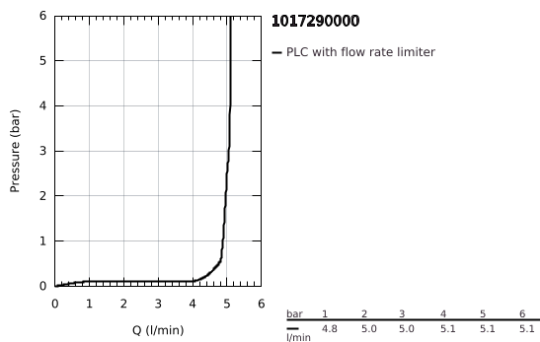

10 172 900 00 **GROHE CUBE0 SINGLE-LEVER BASIN MIXER 1/2"**
XL-SIZE

PRODUCT DESCRIPTION

- Colour: chrome
- single hole installation
- for free-standing basins
- metal lever
- GROHE SilkMove 28 mm ceramic cartridge
- adjustable flow rate limiter
- with temperature limiter
- GROHE EcoJoy - less water, perfect flow
- maximum flow rate (at 3 bar): 5 l/min
- GROHE AquaGuide adjustable mousseur
- GROHE FastFixation installation system
- smooth body
- flexible connection hoses

10 172 900 00 **GROHE CUBE0 SINGLE-LEVER BASIN MIXER 1/2"**
XL-SIZE

SPARE PARTS

- 1: Cubeo Lever (Spare part-nr. 1060130000)
 - 2: Cap (Spare part-nr. 46581000)
 - 3: Fitting ring (Spare part-nr. 07419000)
 - 4: Cartridge (Spare part-nr. 46580000)
 - 5: Flow straightener (Spare part-nr. 46837000)
 - 6: escutcheon (Spare part-nr. 1060160000)
 - 7: Support plate (Spare part-nr. 05334000)
 - 8: Shank fastening assembly (Spare part-nr. 48384000)
 - 9: Waste set with push-open plug (Spare part-nr. 65807000)*
- * Optional accessories