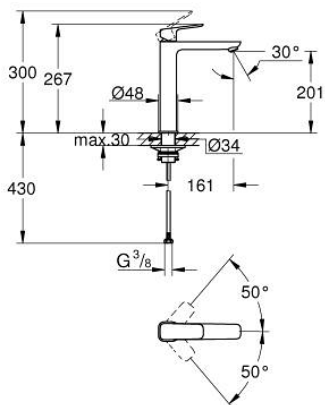

10 172 900 00 **GROHE CUBE0 SINGLE-LEVER BASIN MIXER 1/2"**
XL-SIZE

PRODUCT DESCRIPTION

- Colour: chrome
- single hole installation
- for free-standing basins
- metal lever
- GROHE SilkMove 28 mm ceramic cartridge
- adjustable flow rate limiter
- with temperature limiter
- GROHE EcoJoy - less water, perfect flow
- maximum flow rate (at 3 bar): 5 l/min
- GROHE AquaGuide adjustable mousseur
- GROHE FastFixation installation system
- smooth body
- flexible connection hoses

10 172 900 00 **GROHE CUBE0 SINGLE-LEVER BASIN MIXER 1/2"**
XL-SIZE

SPARE PARTS

- 1: Cubeo Lever (Spare part-nr. 1060130000)
 - 2: Cap (Spare part-nr. 46581000)
 - 3: Fitting ring (Spare part-nr. 07419000)
 - 4: Cartridge (Spare part-nr. 46580000)
 - 5: Flow straightener (Spare part-nr. 46837000)
 - 6: escutcheon (Spare part-nr. 1060160000)
 - 7: Support plate (Spare part-nr. 05334000)
 - 8: Shank fastening assembly (Spare part-nr. 48384000)
 - 9: Waste set with push-open plug (Spare part-nr. 65807000)*
- * Optional accessories