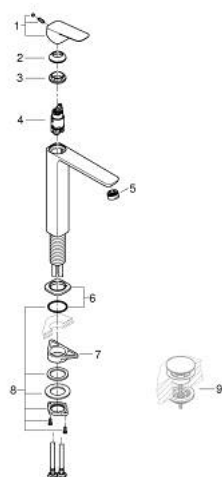

10 172 900 00 **GROHE CUBE0 SINGLE-LEVER BASIN MIXER 1/2"**
XL-SIZE

PRODUCT DESCRIPTION

- Colour: chrome
- single hole installation
- for free-standing basins
- metal lever
- GROHE SilkMove 28 mm ceramic cartridge
- adjustable flow rate limiter
- with temperature limiter
- GROHE EcoJoy - less water, perfect flow
- maximum flow rate (at 3 bar): 5 l/min
- GROHE AquaGuide adjustable mousseur
- GROHE FastFixation installation system
- smooth body
- flexible connection hoses

10 172 900 00 **GROHE CUBE0 SINGLE-LEVER BASIN MIXER 1/2"**
XL-SIZE

SPARE PARTS

- 1: Cubeo Lever (Spare part-nr. 1060130000)
 - 2: Cap (Spare part-nr. 46581000)
 - 3: Fitting ring (Spare part-nr. 07419000)
 - 4: Cartridge (Spare part-nr. 46580000)
 - 5: Flow straightener (Spare part-nr. 46837000)
 - 6: escutcheon (Spare part-nr. 1060160000)
 - 7: Support plate (Spare part-nr. 05334000)
 - 8: Shank fastening assembly (Spare part-nr. 48384000)
 - 9: Waste set with push-open plug (Spare part-nr. 65807000)*
- * Optional accessories